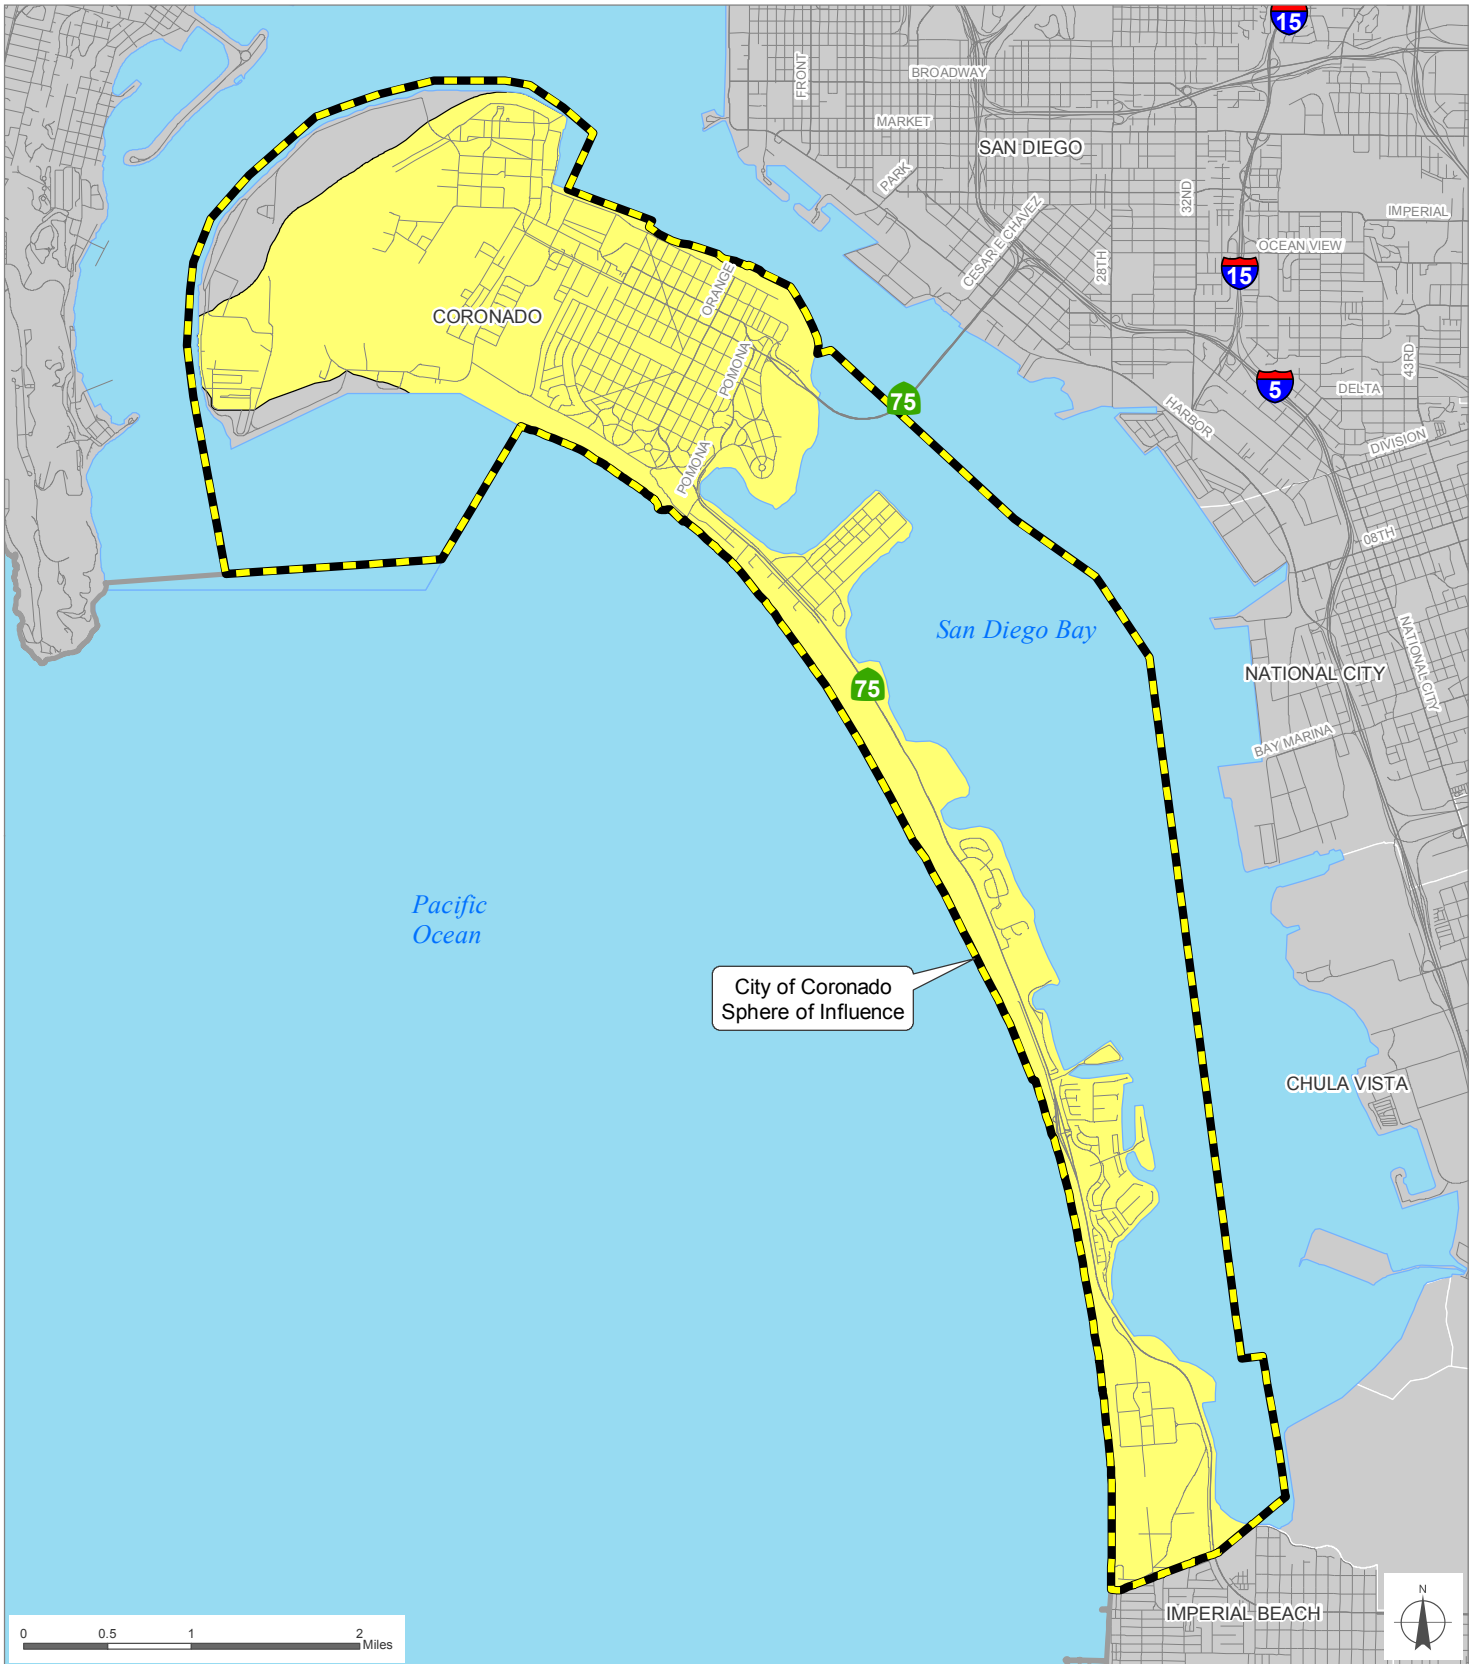

City of Coronado

San Diego County
Local Agency Formation Commission
Regional Service Planning | Subdivision of the State of California

Created by Dieu Ngu -- 2/20/2019

G:\GIS\PROJECTS\Profile_maps\2019 maps\City_Coronado.mxd

SOI Adopted: 3 / 2 / 1987
SOI Affirmed: 8 / 1 / 2005
SOI Affirmed: 3 / 3 / 2008
SOI Affirmed: 5 / 5 / 2014

SOI = Sphere of Influence