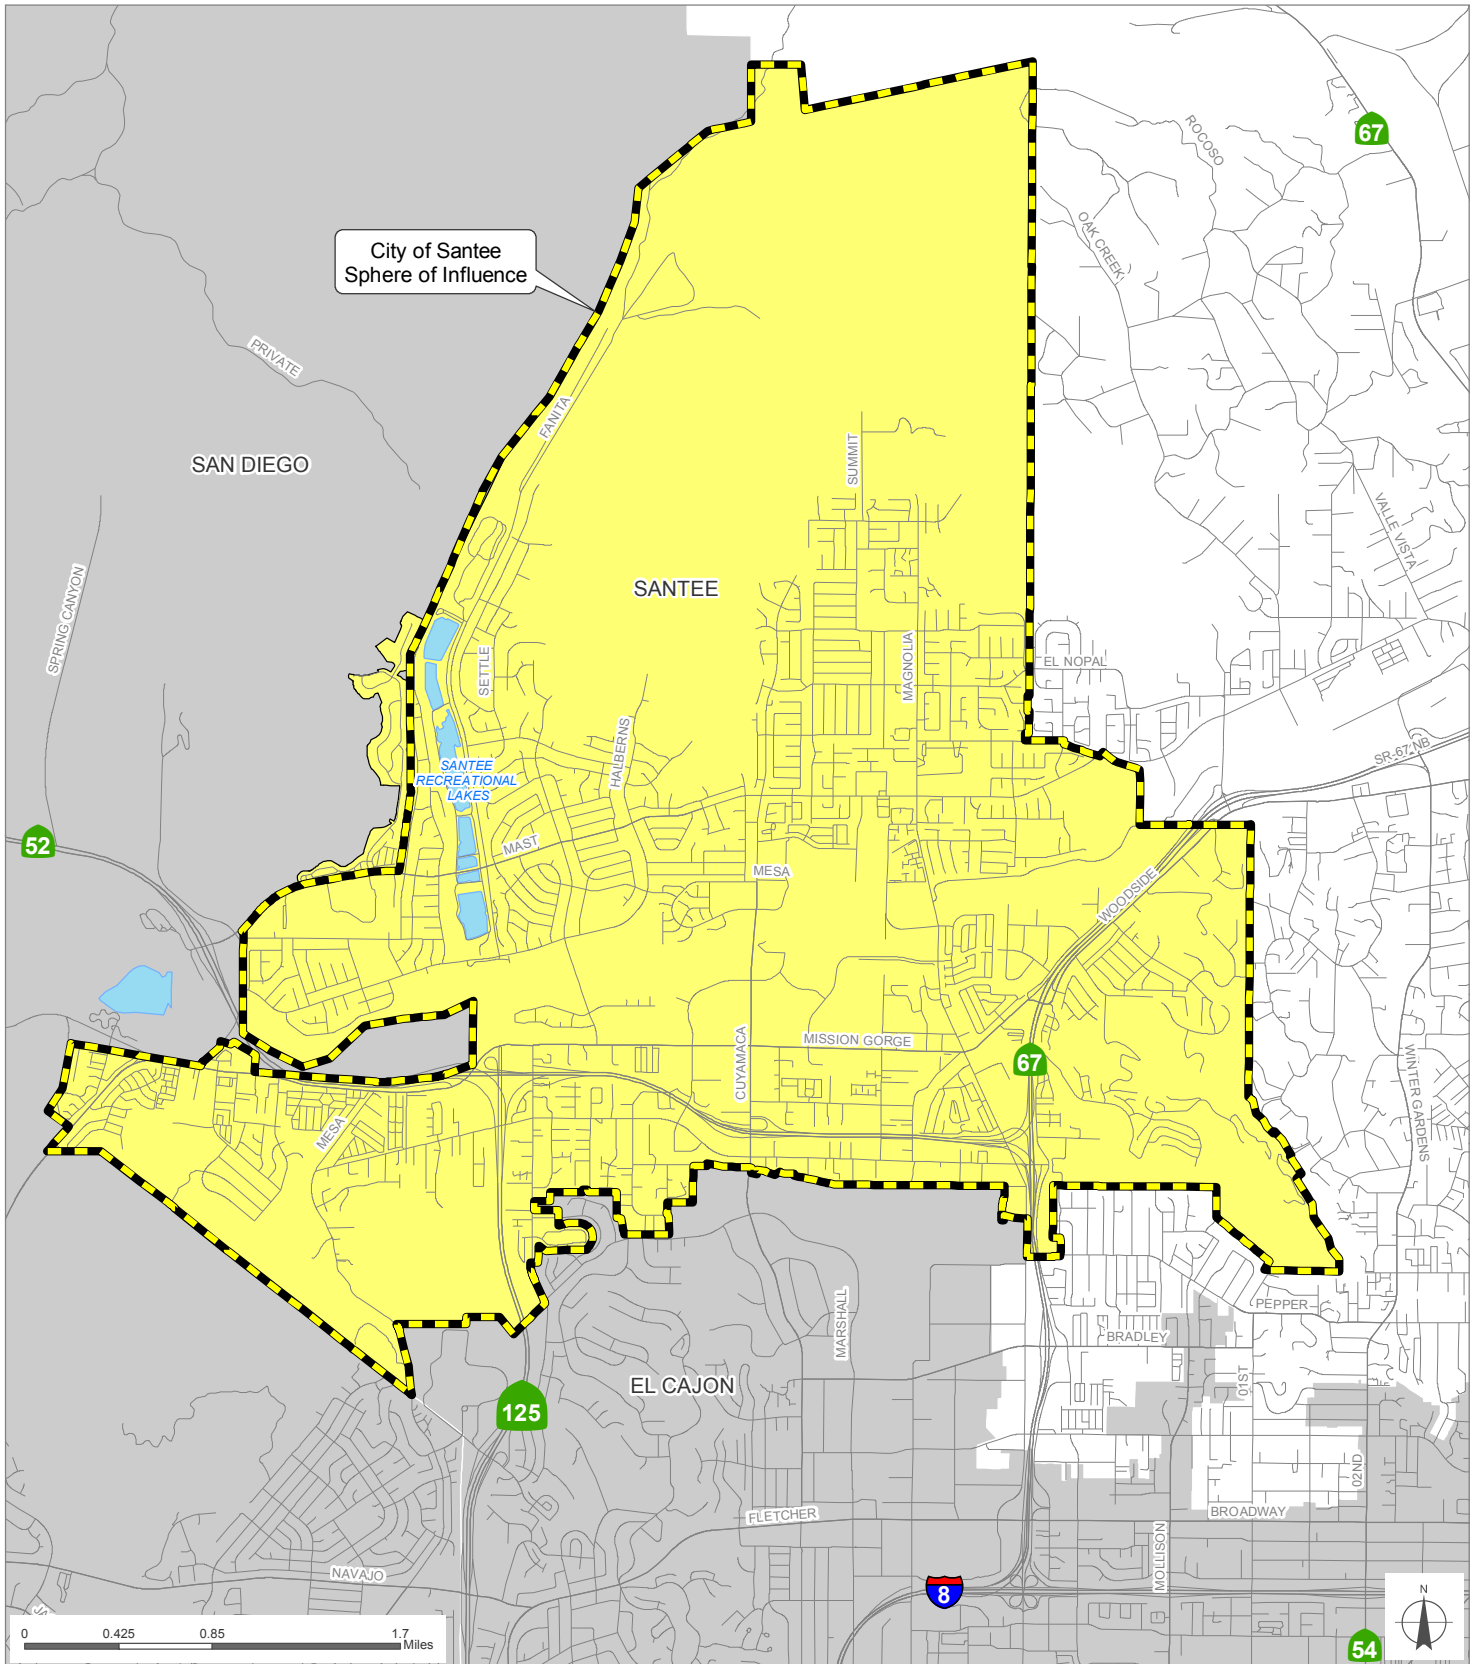

City of Santee

San Diego County
Local Agency Formation Commission
Regional Service Planning | Subdivision of the State of California

Created by Dieu Ngu -- 2/20/2019

G:\GIS\PROJECTS\Profile_maps\2019 maps\City_Santee.mxd

SOI Adopted: 5 / 4 / 1987
SOI Affirmed: 3 / 3 / 2008

SOI = Sphere of Influence