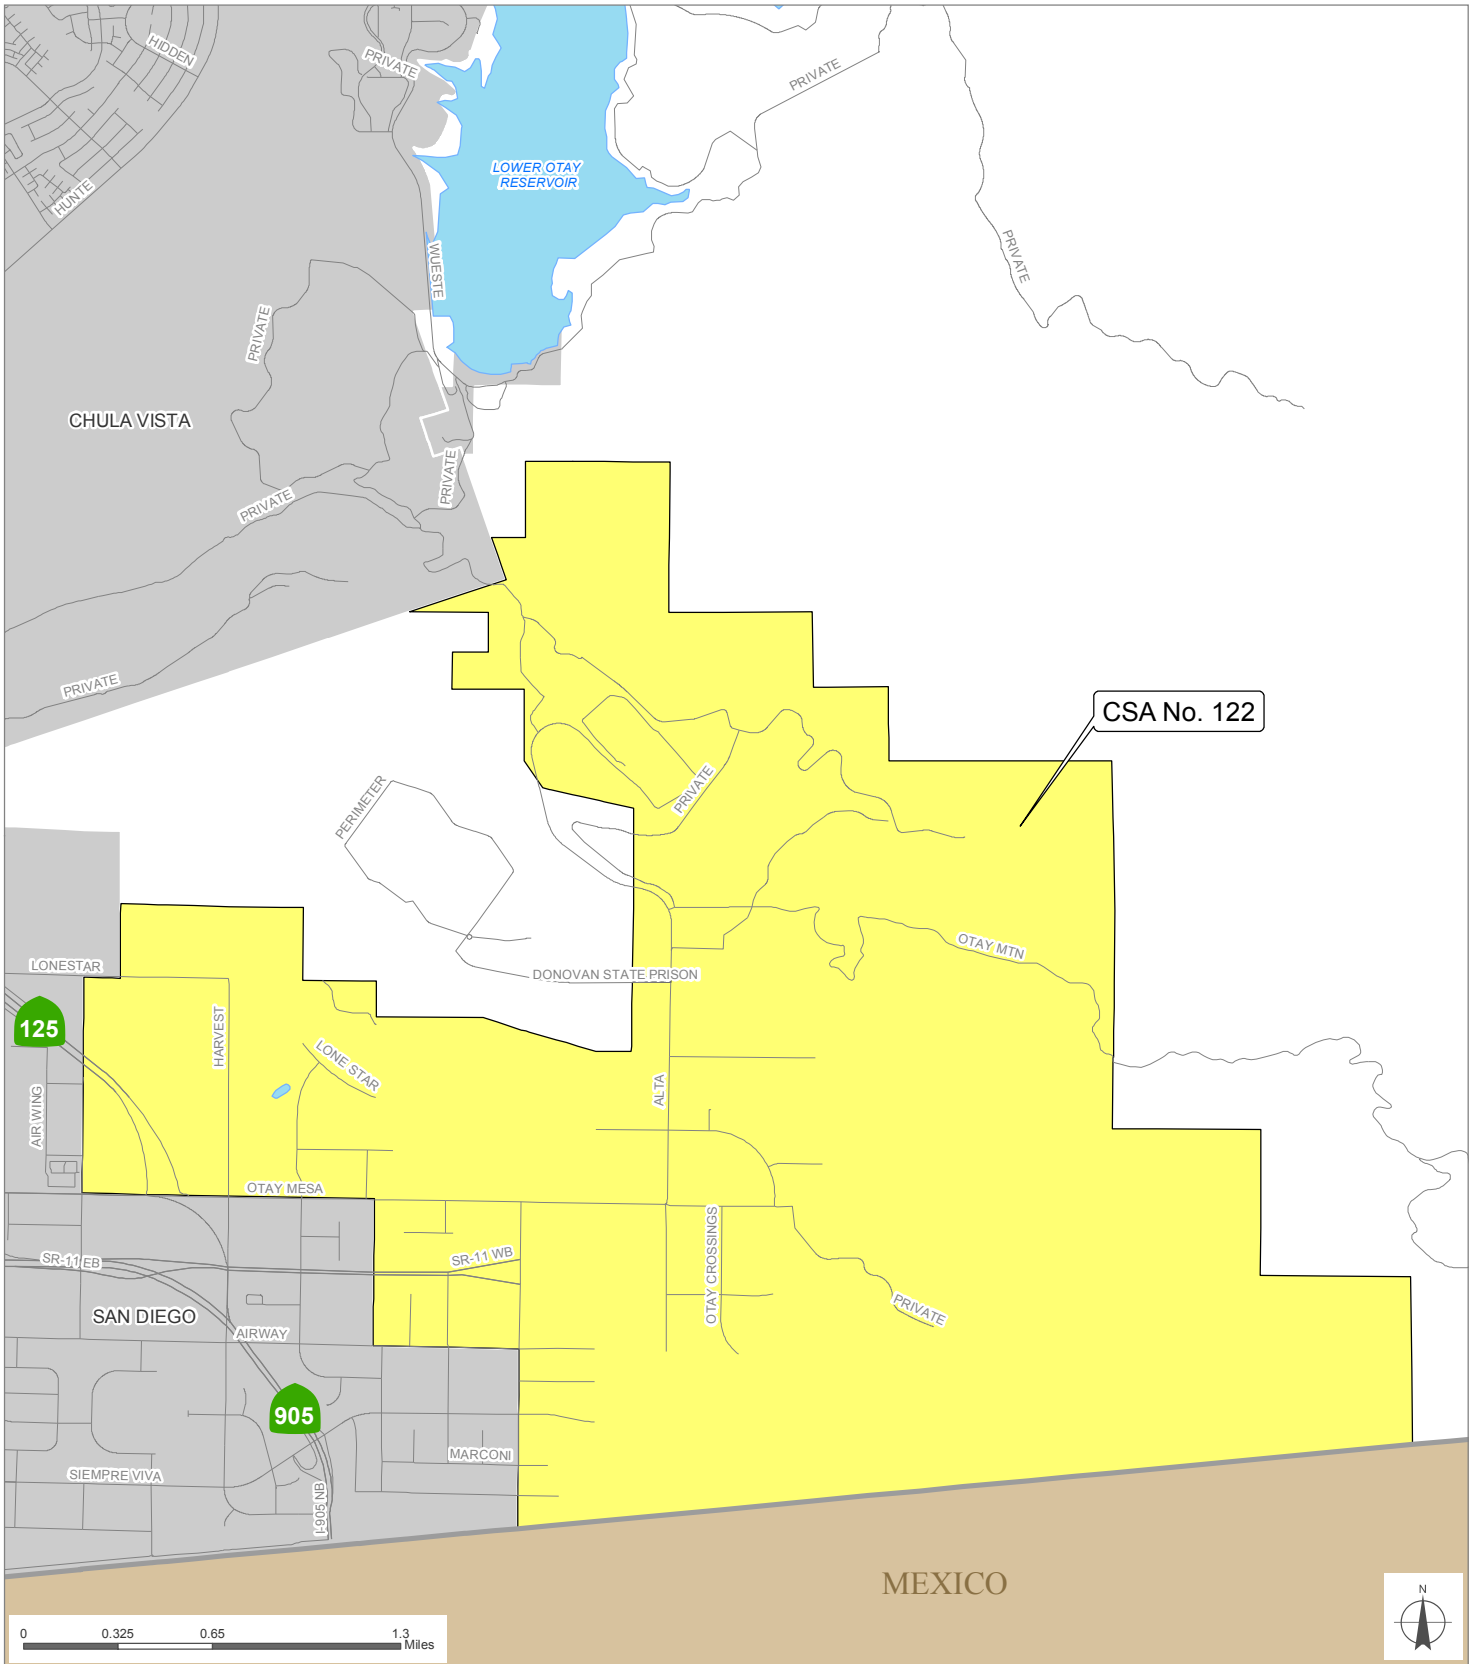

CSA No. 122 (Otay Mesa East)

San Diego County
Local Agency Formation Commission
Regional Service Planning | Subdivision of the State of California

Created by Dieu Ngu -- 2/20/2019

G:\GIS\PROJECTS\Profile_maps\2019 maps\Districts\CSA 122.mxd

Zero SOI Adopted: 11 / 2 / 1987
Zero SOI Affirmed: 8 / 6 / 2007
Zero SOI Affirmed: 4 / 8 / 2013

SOI = Sphere of Influence