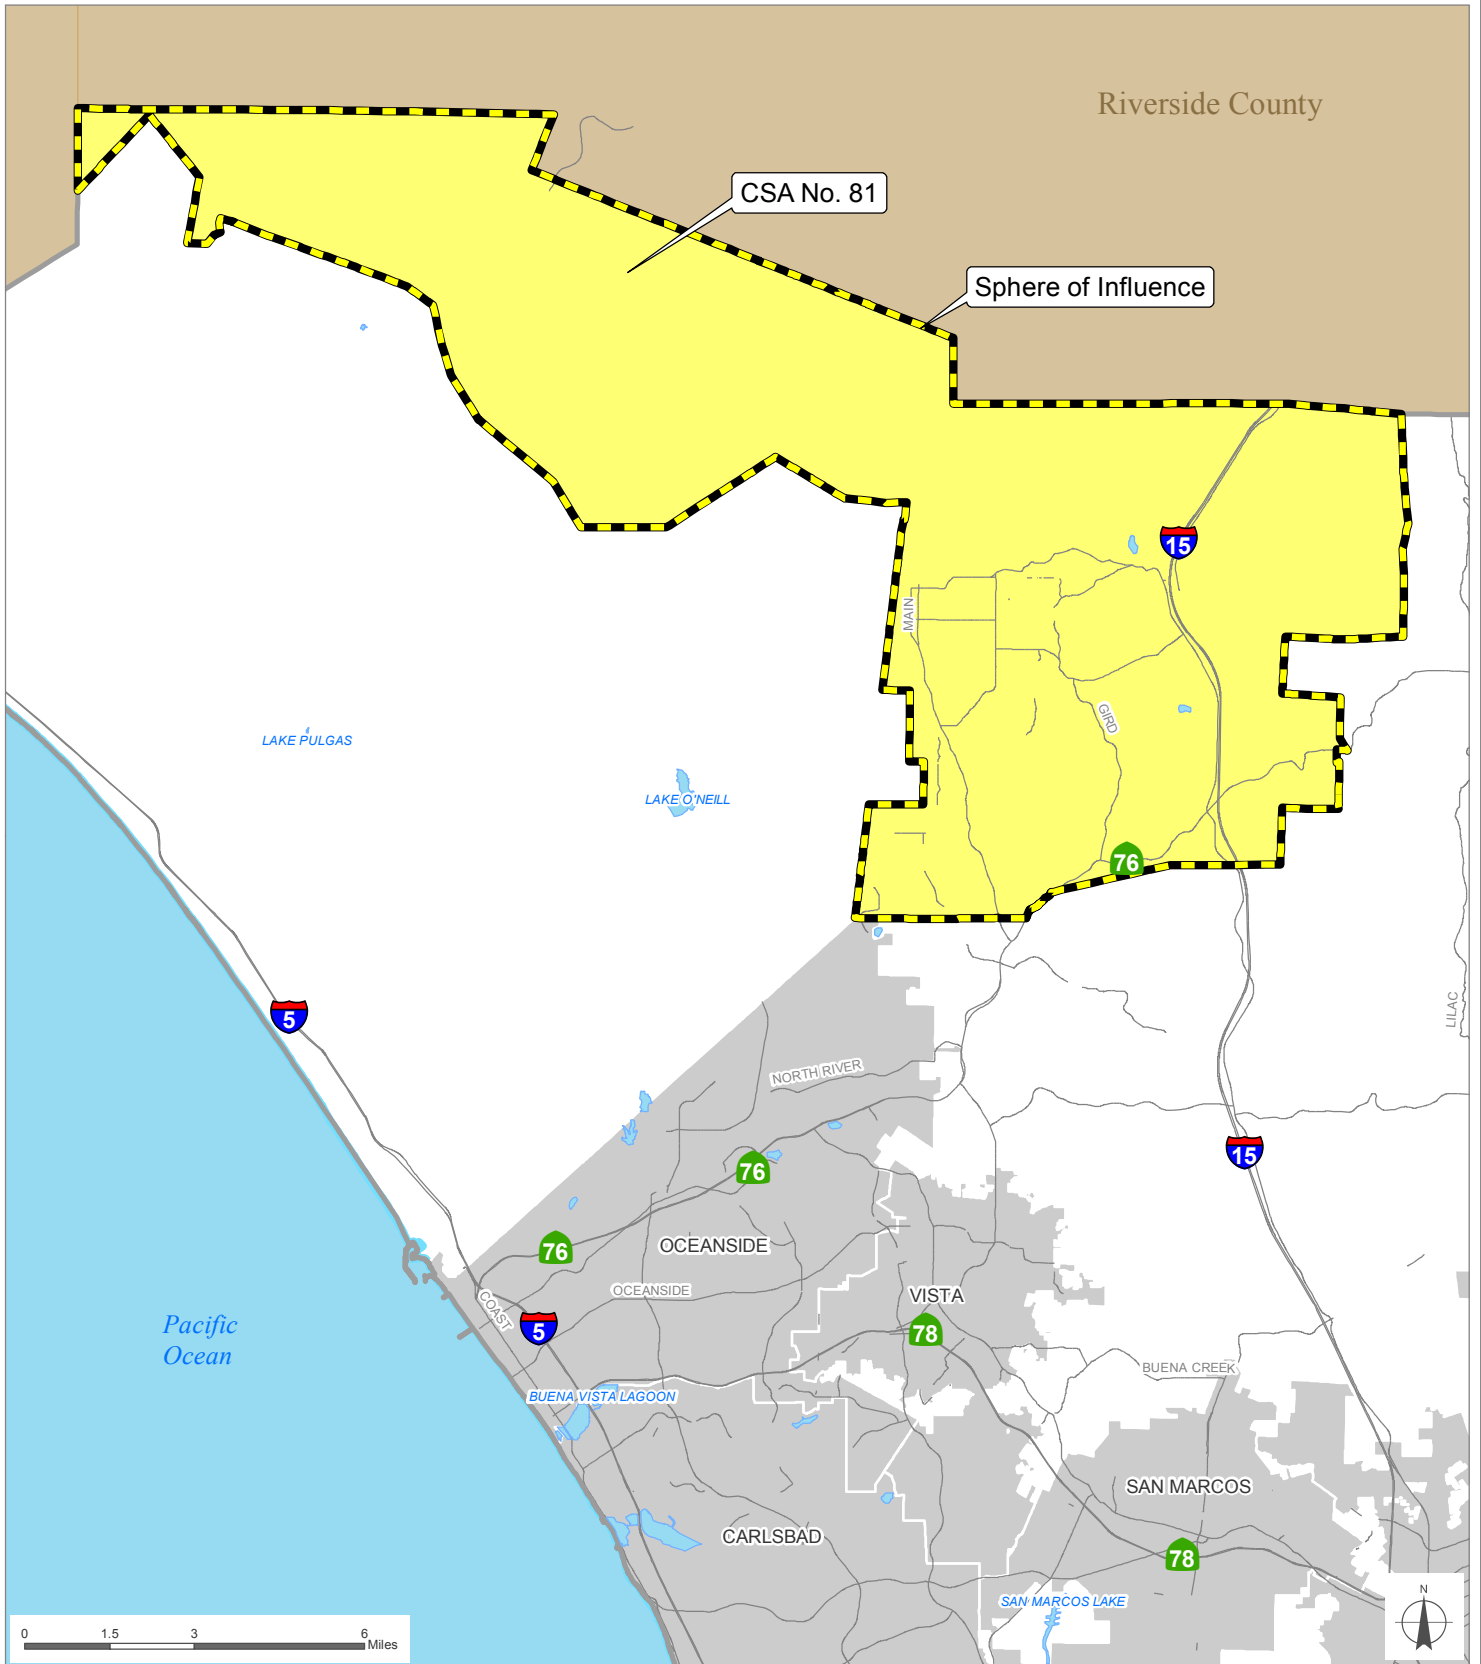

CSA No. 81 (Fallbrook Local Parks)

San Diego County
Local Agency Formation Commission
Regional Service Planning | Subdivision of the State of California

Created by Dieu Ngu -- 2/20/2019

G:\GIS\PROJECTS\Profile_maps\2019 maps\Districts\CSA 81.mxd

SOI Adopted: 12 / 9 / 1987
SOI Affirmed: 8 / 6 / 2007
SOI Affirmed: 4 / 8 / 2013

SOI = Sphere of Influence