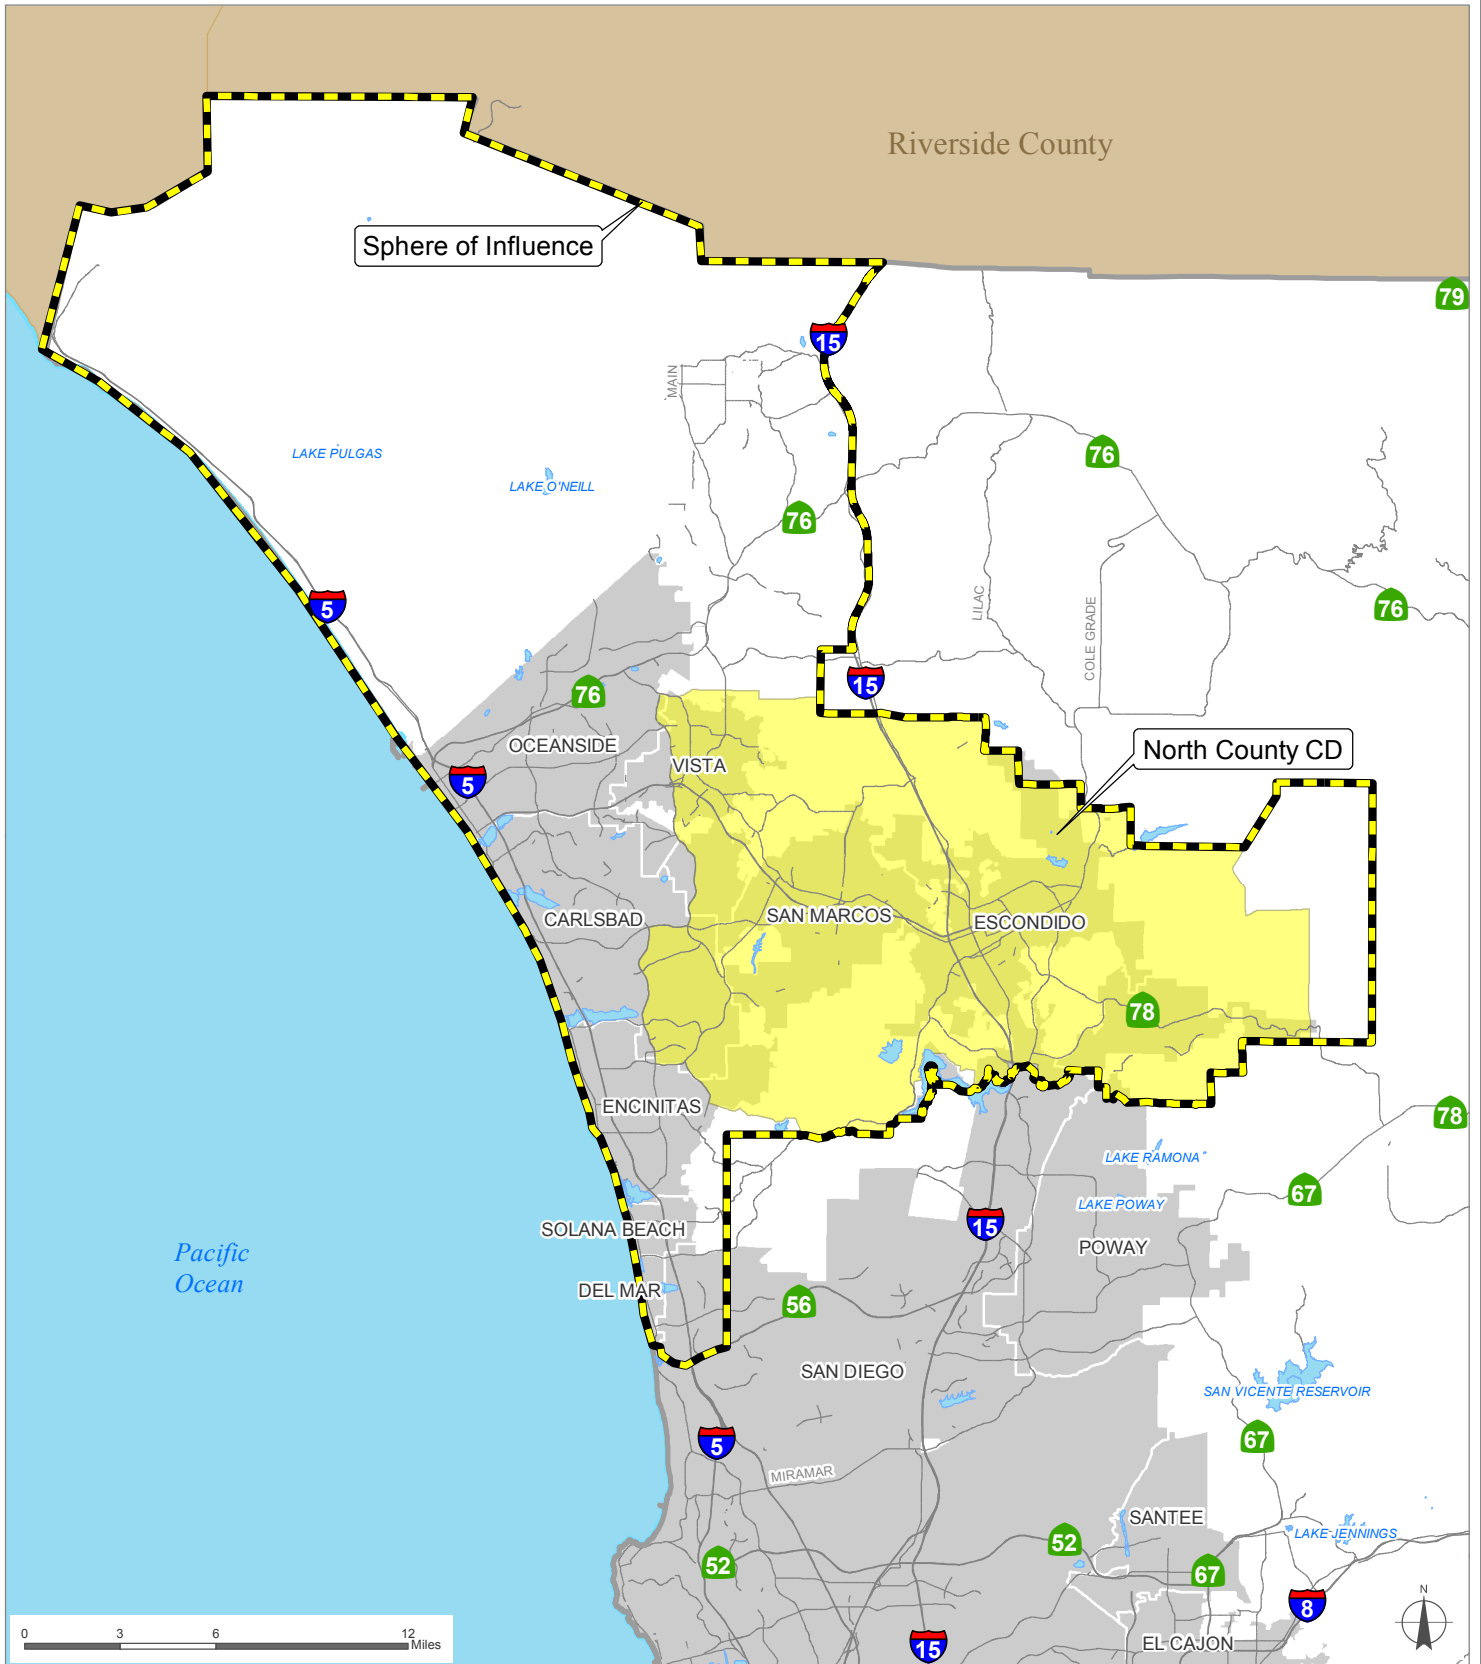

North County CD

San Diego County
Local Agency Formation Commission
Regional Service Planning | Subdivision of the State of California

Created by Dieu Ngu -- 2/21/2019

G:\GIS\PROJECTS\Profile_maps\2019 maps\Districts\CD_North_County.mxd

SOI Adopted: 10 / 6 / 1986
SOI Updated: 4 / 2 / 2007
SOI Affirmed: 8 / 6 / 2007
SOI Amended: 11 / 7 / 2016

SOI = Sphere of Influence