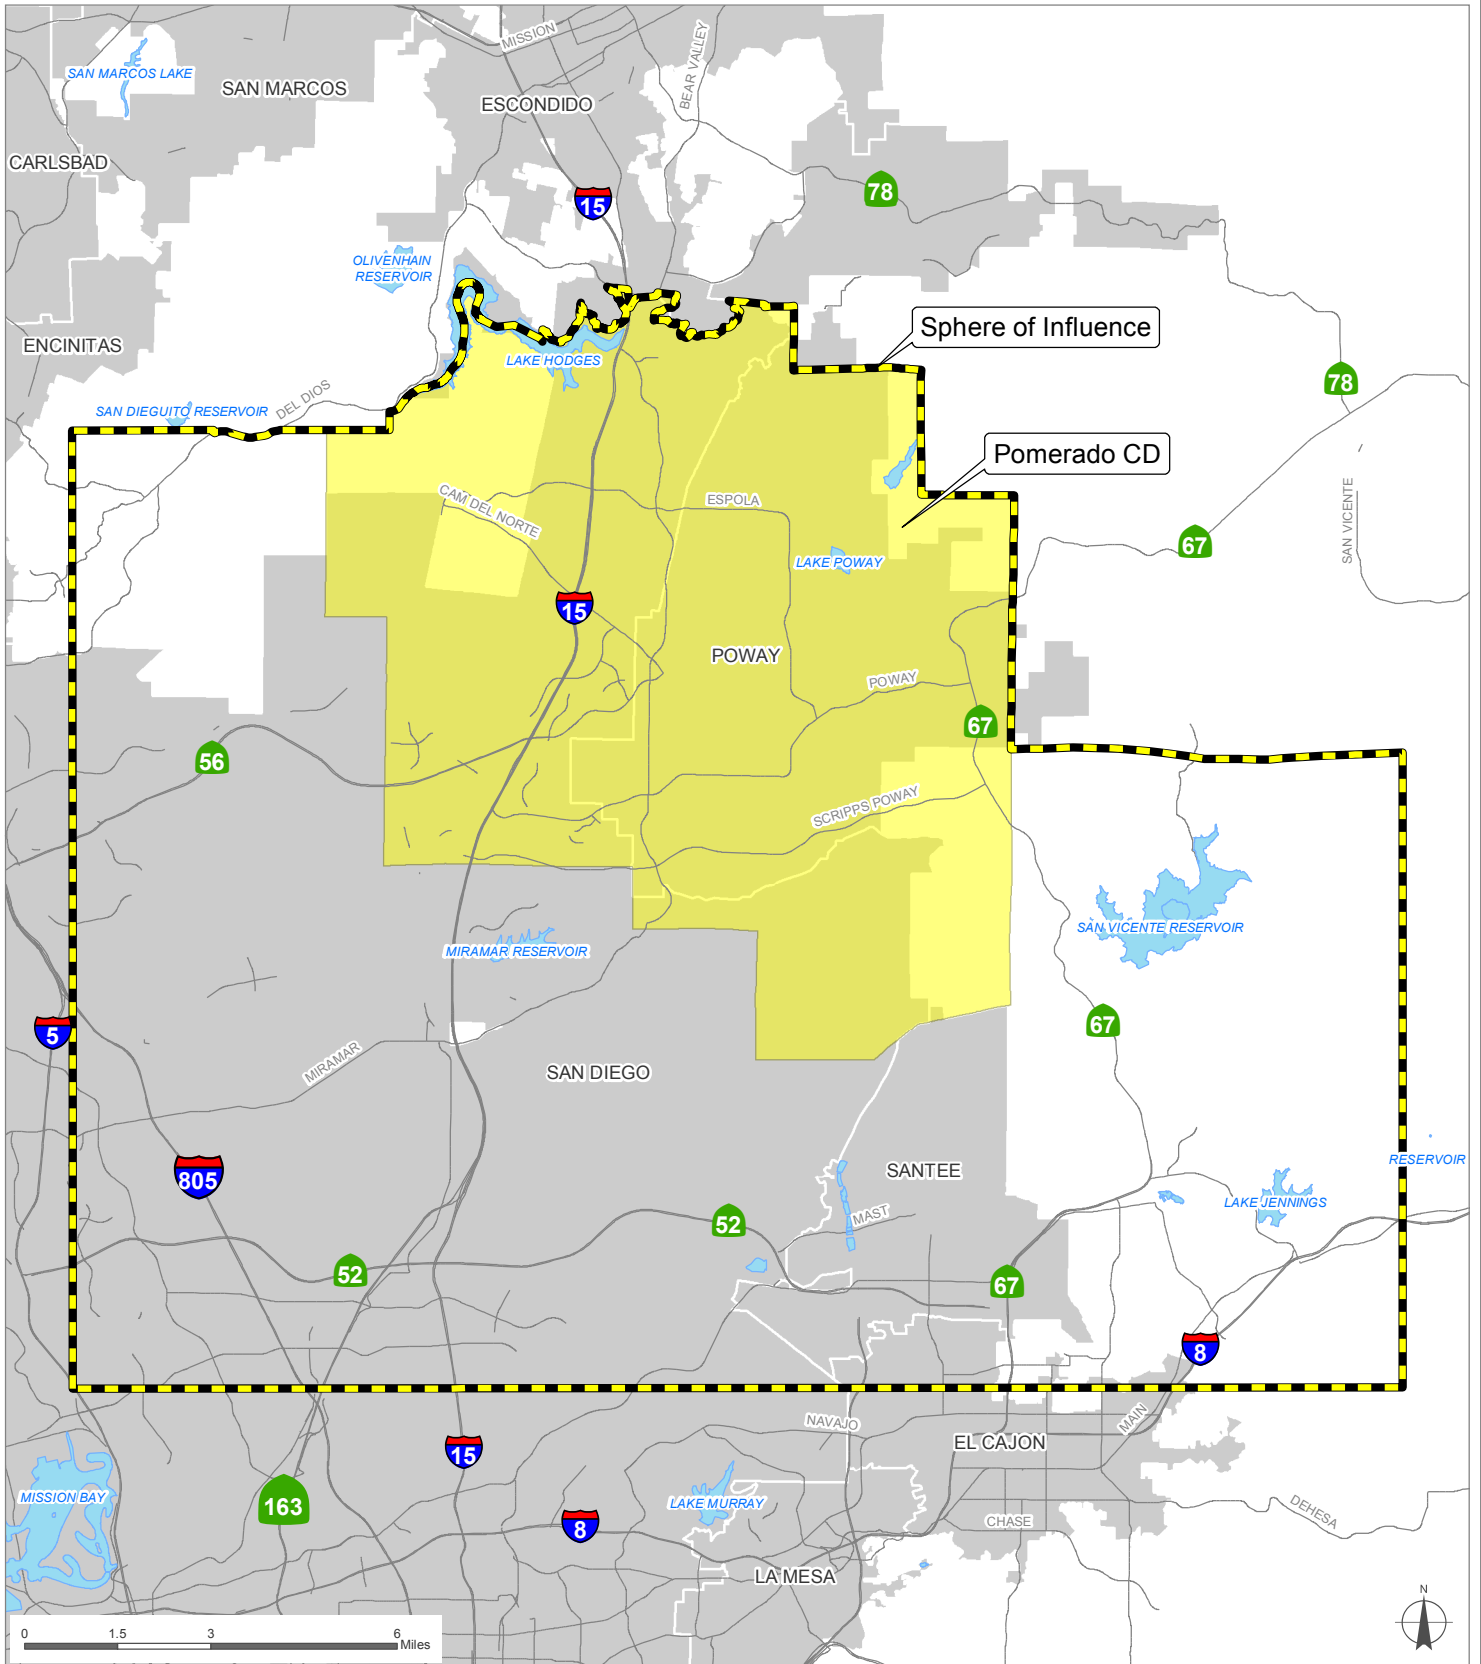

Pomerado CD

San Diego County
Local Agency Formation Commission
Regional Service Planning | Subdivision of the State of California

Created by Dieu Ngu -- 2/21/2019

G:\GIS\PROJECTS\Profile_maps\2019 maps\Districts\CD_Pomerado.mxd

SOI Adopted: 10 / 6 / 1986
SOI Updated: 4 / 2 / 2007
SOI Affirmed: 8 / 6 / 2007

SOI = Sphere of Influence