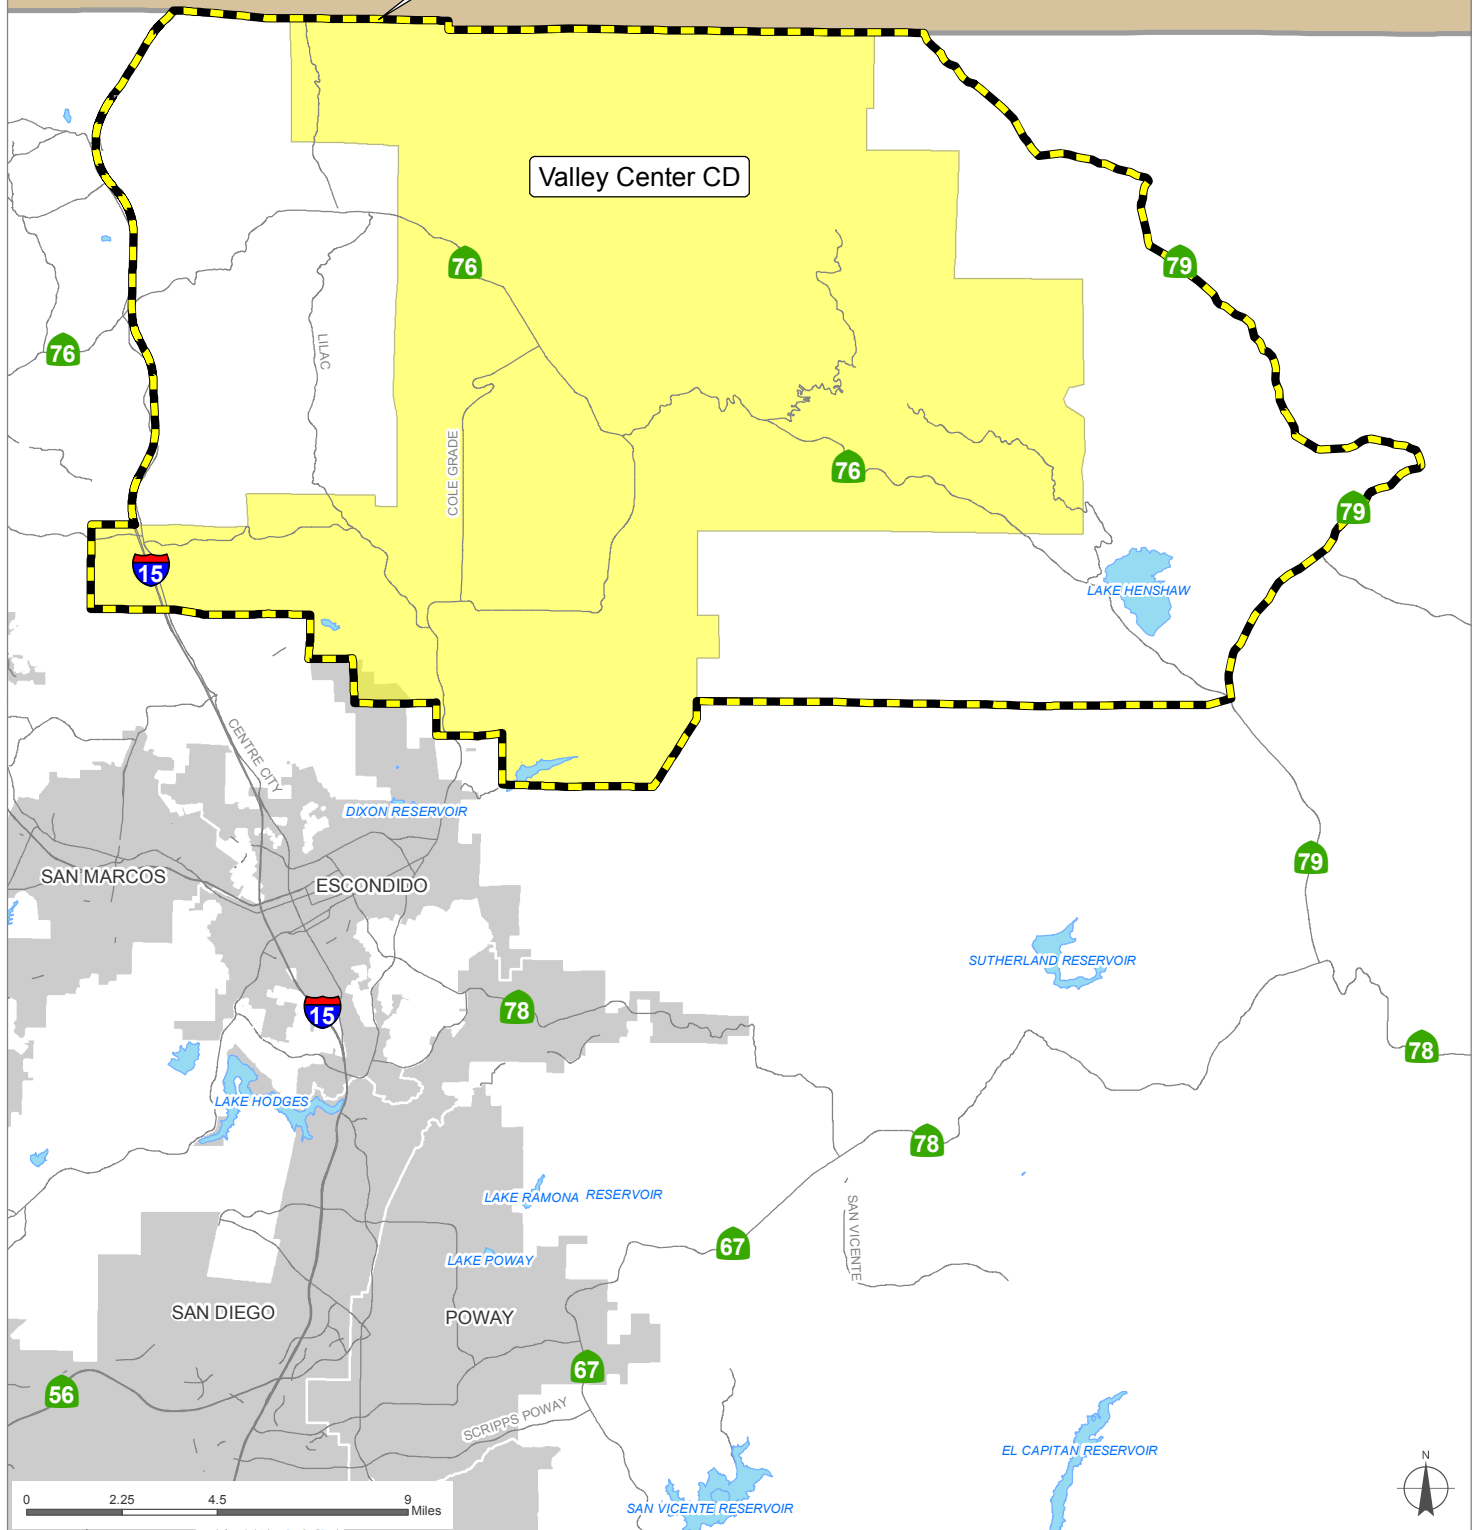

Valley Center CD

Riverside County

Sphere of Influence

Valley Center CD