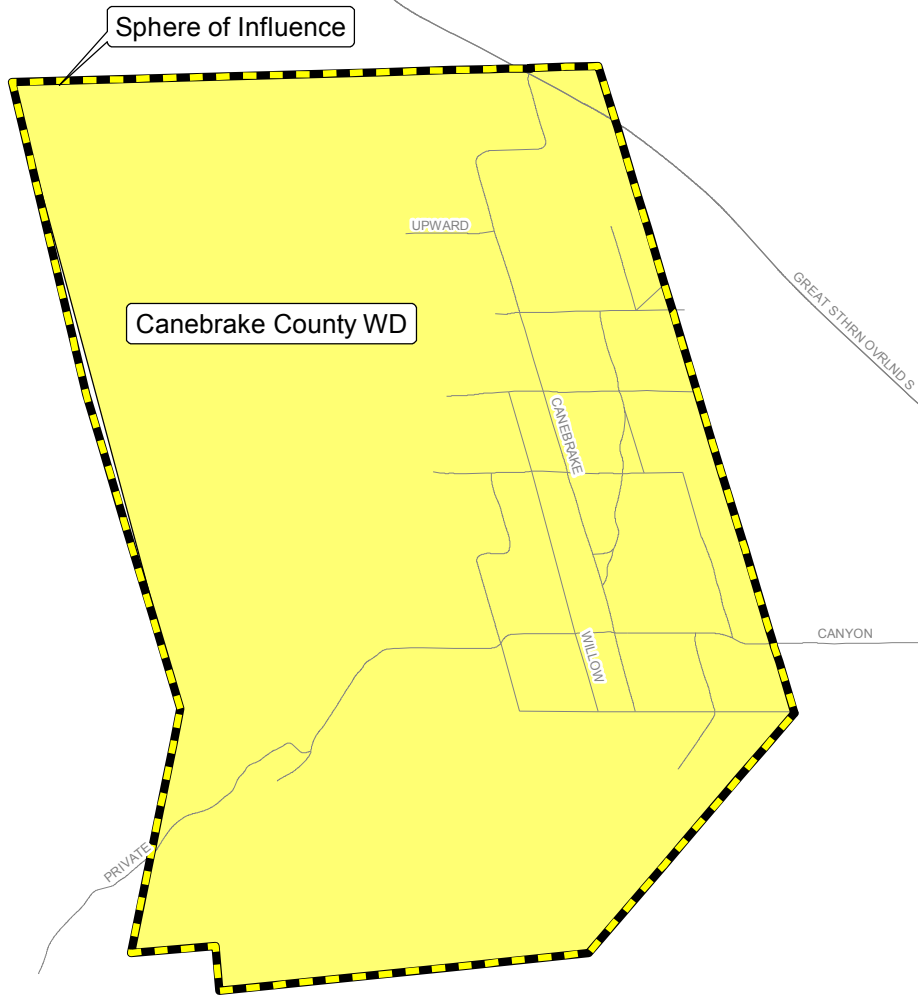

Canebrake County WD