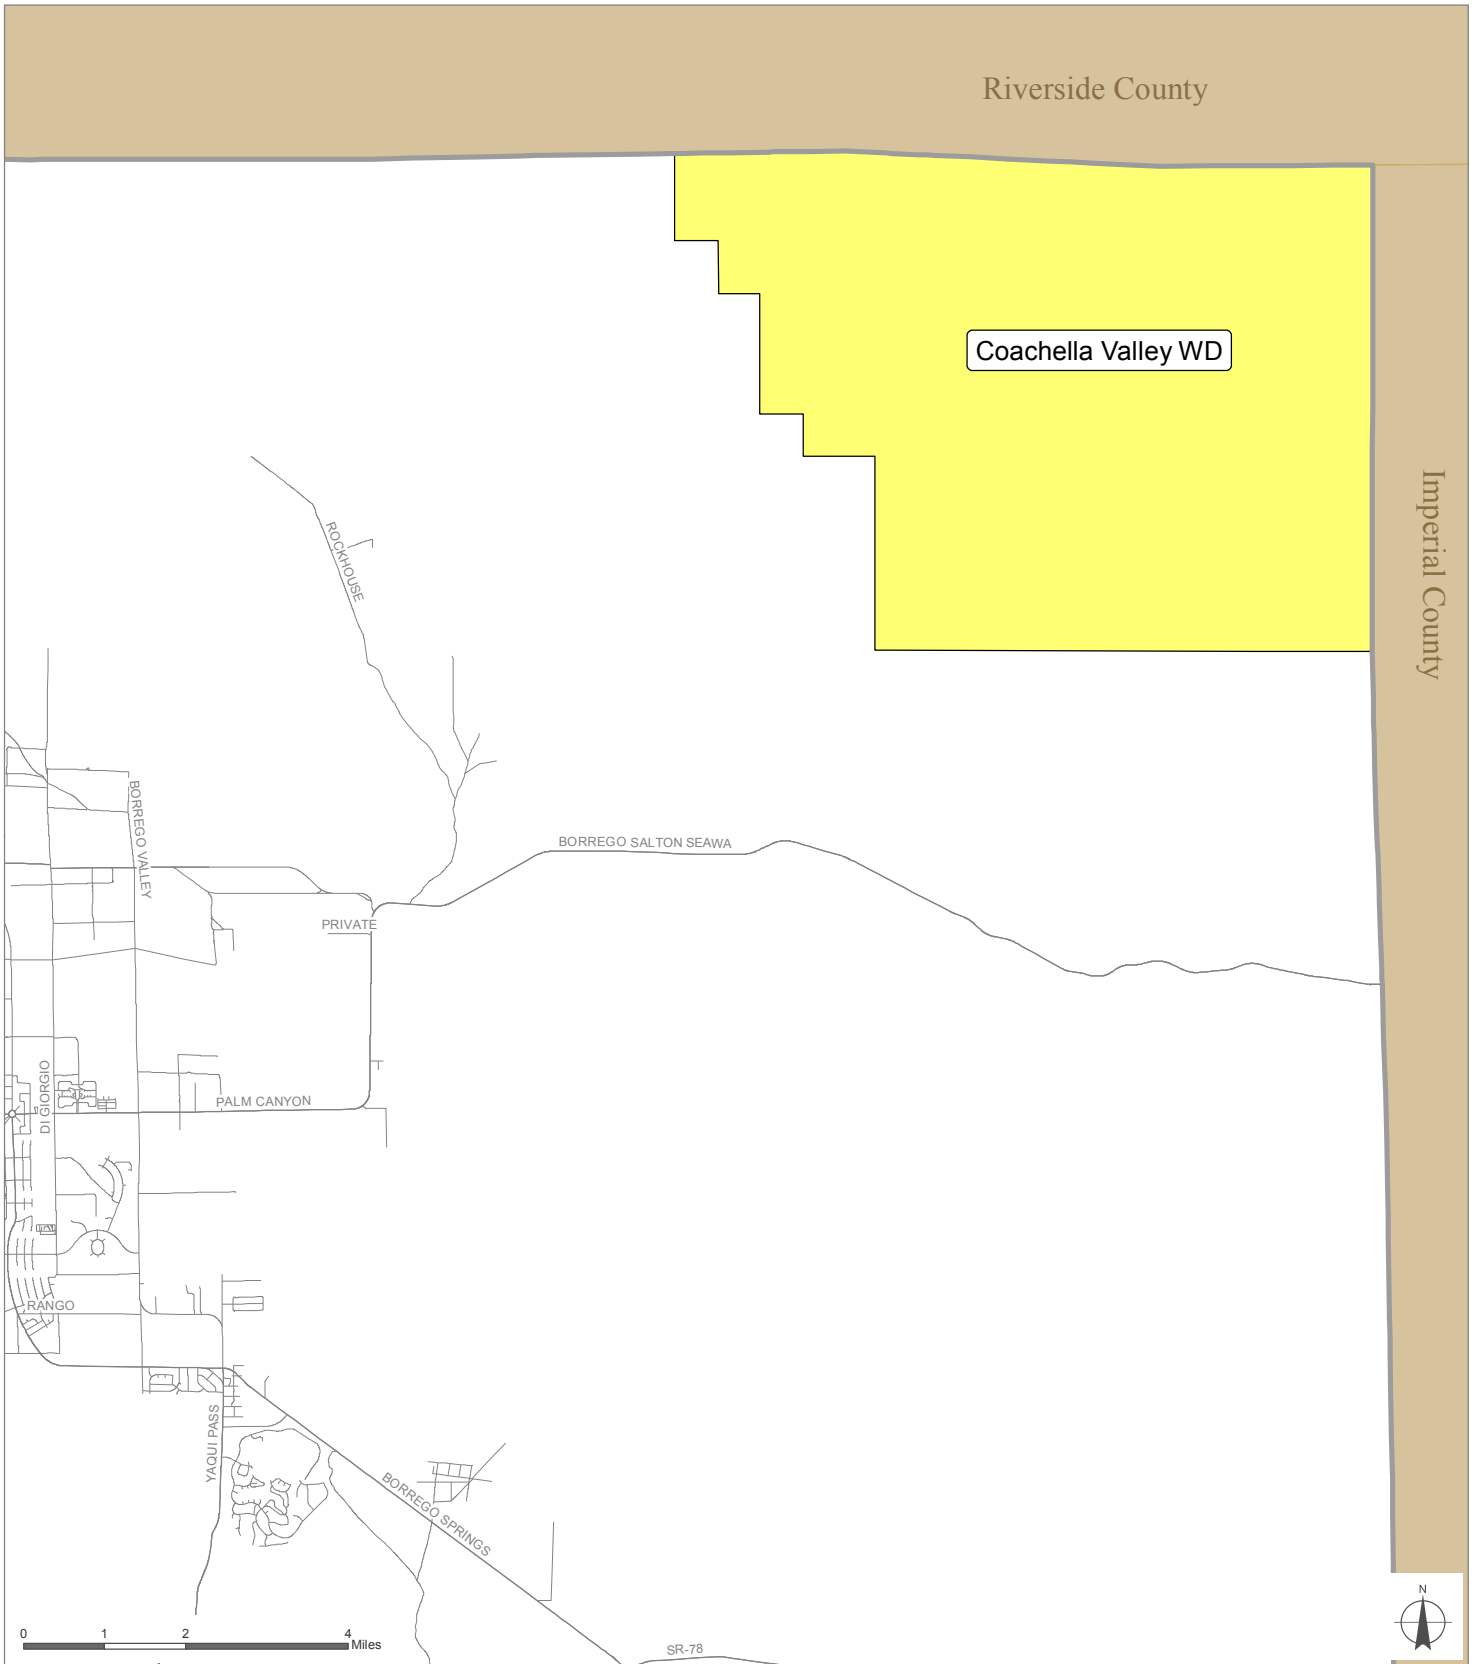

Coachella Valley WD

**San Diego County**
Local Agency Formation Commission
Regional Service Planning | Subdivision of the State of California

This map is provided without warranty of any kind, either express or implied, including but not limited to the implied warranties of merchantability and fitness for a particular purpose. Copyright LAFCO and SanGIS. All Rights Reserved. This product may contain information from the SANDAG Regional Information System which cannot be reproduced without the written permission of SANDAG. This map has been prepared for descriptive purposes only and is considered accurate according to SanGIS and LAFCO data.

Created by Dieu Ngu -- 2/21/2019

Zero SOI Adopted: 8/6/2007

SOI = Sphere of Influence