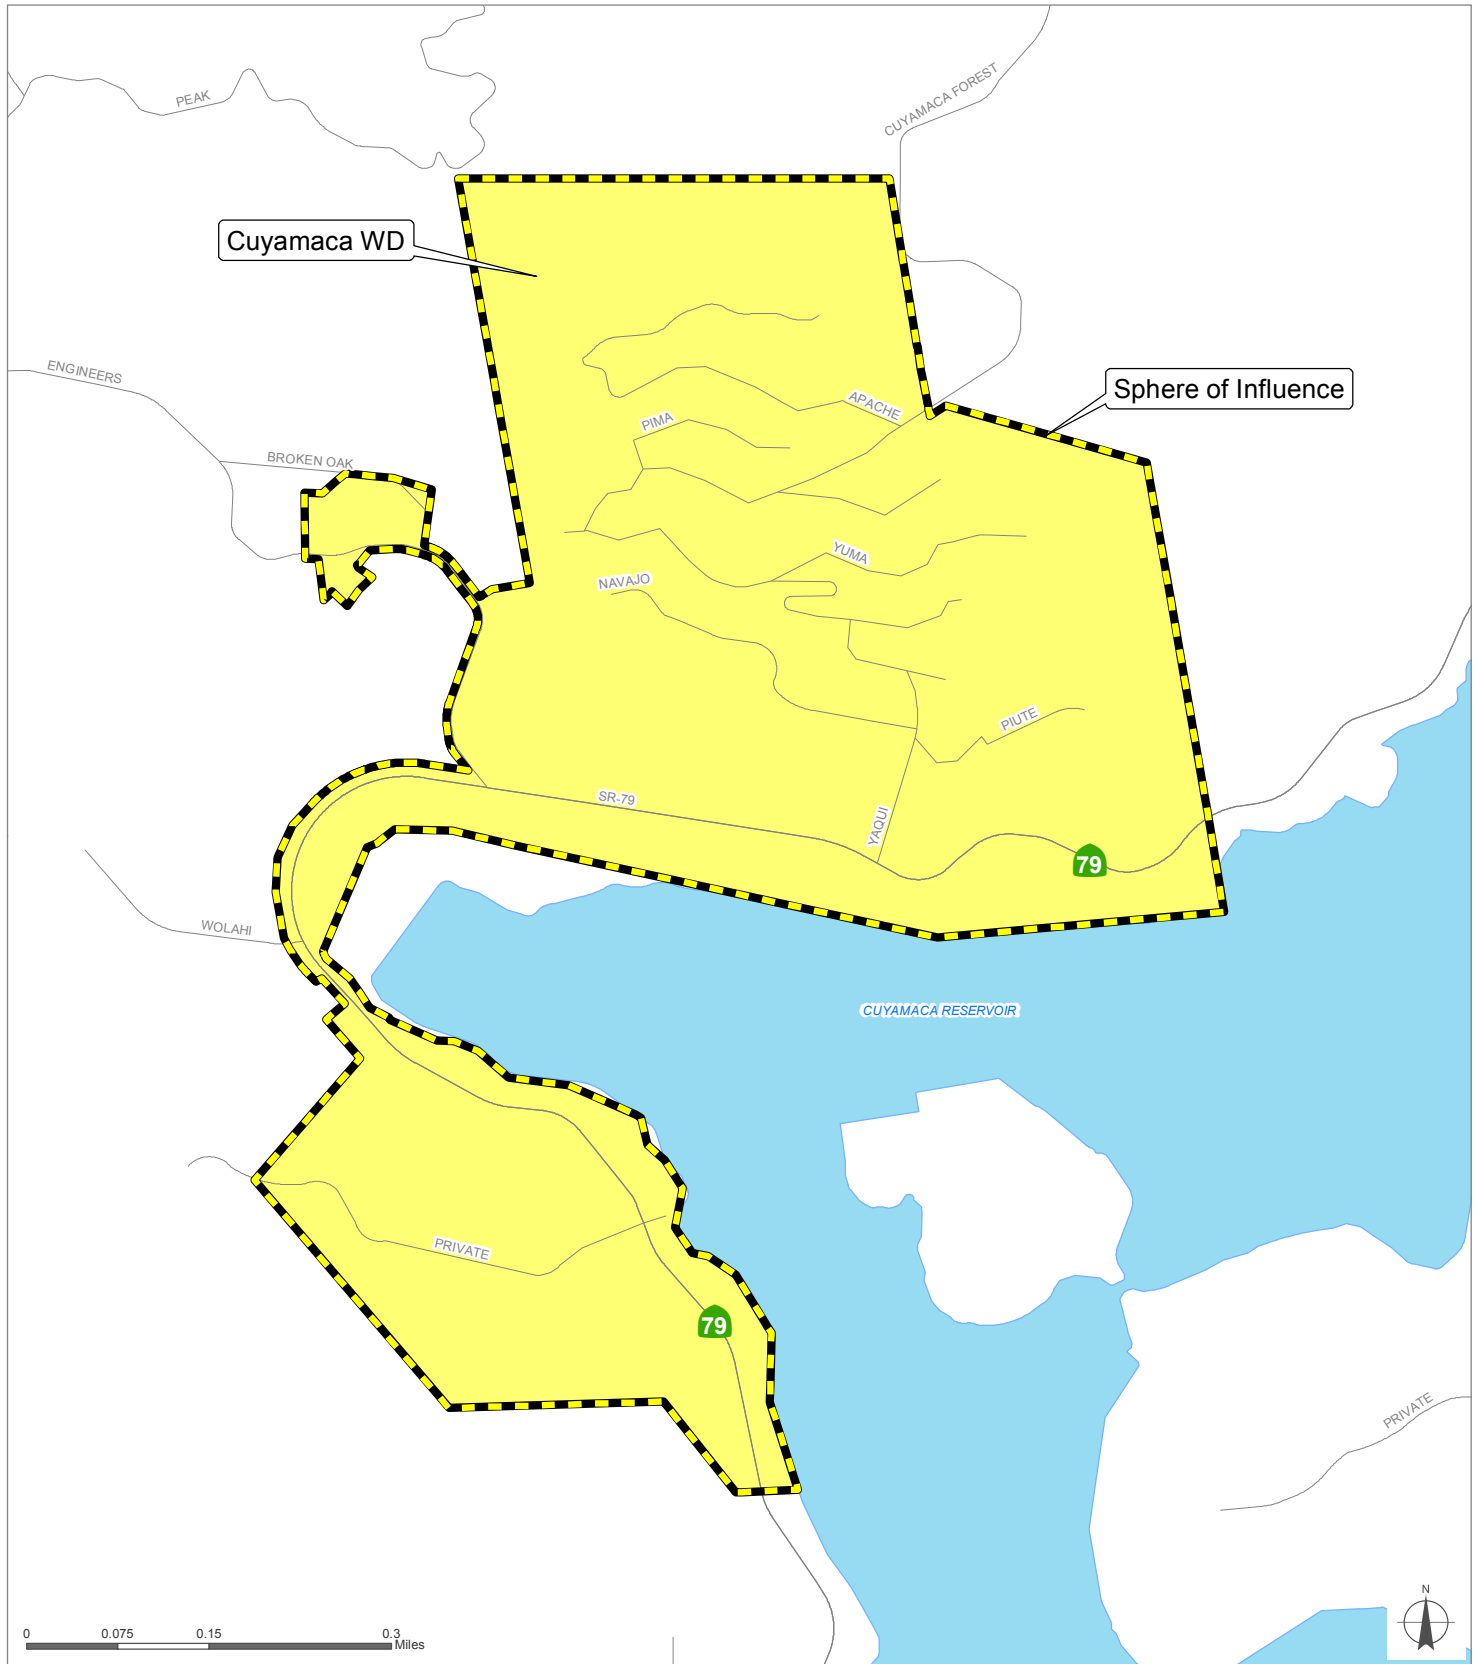

Cuyamaca WD

San Diego County
Local Agency Formation Commission
Regional Service Planning | Subdivision of the State of California

Created by Dieu Ngu -- 2/21/2019

G:\GIS\PROJECTS\Profile_maps\2019 maps\Districts\WD_Cuyamaca.mxd

SOI Adopted: 11 / 5 / 1984
SOI Affirmed: 11 / 7 / 2005
SOI Reaffirmed: 8 / 6 / 2007
SOI Affirmed: 2 / 4 / 2013

SOI = Sphere of Influence