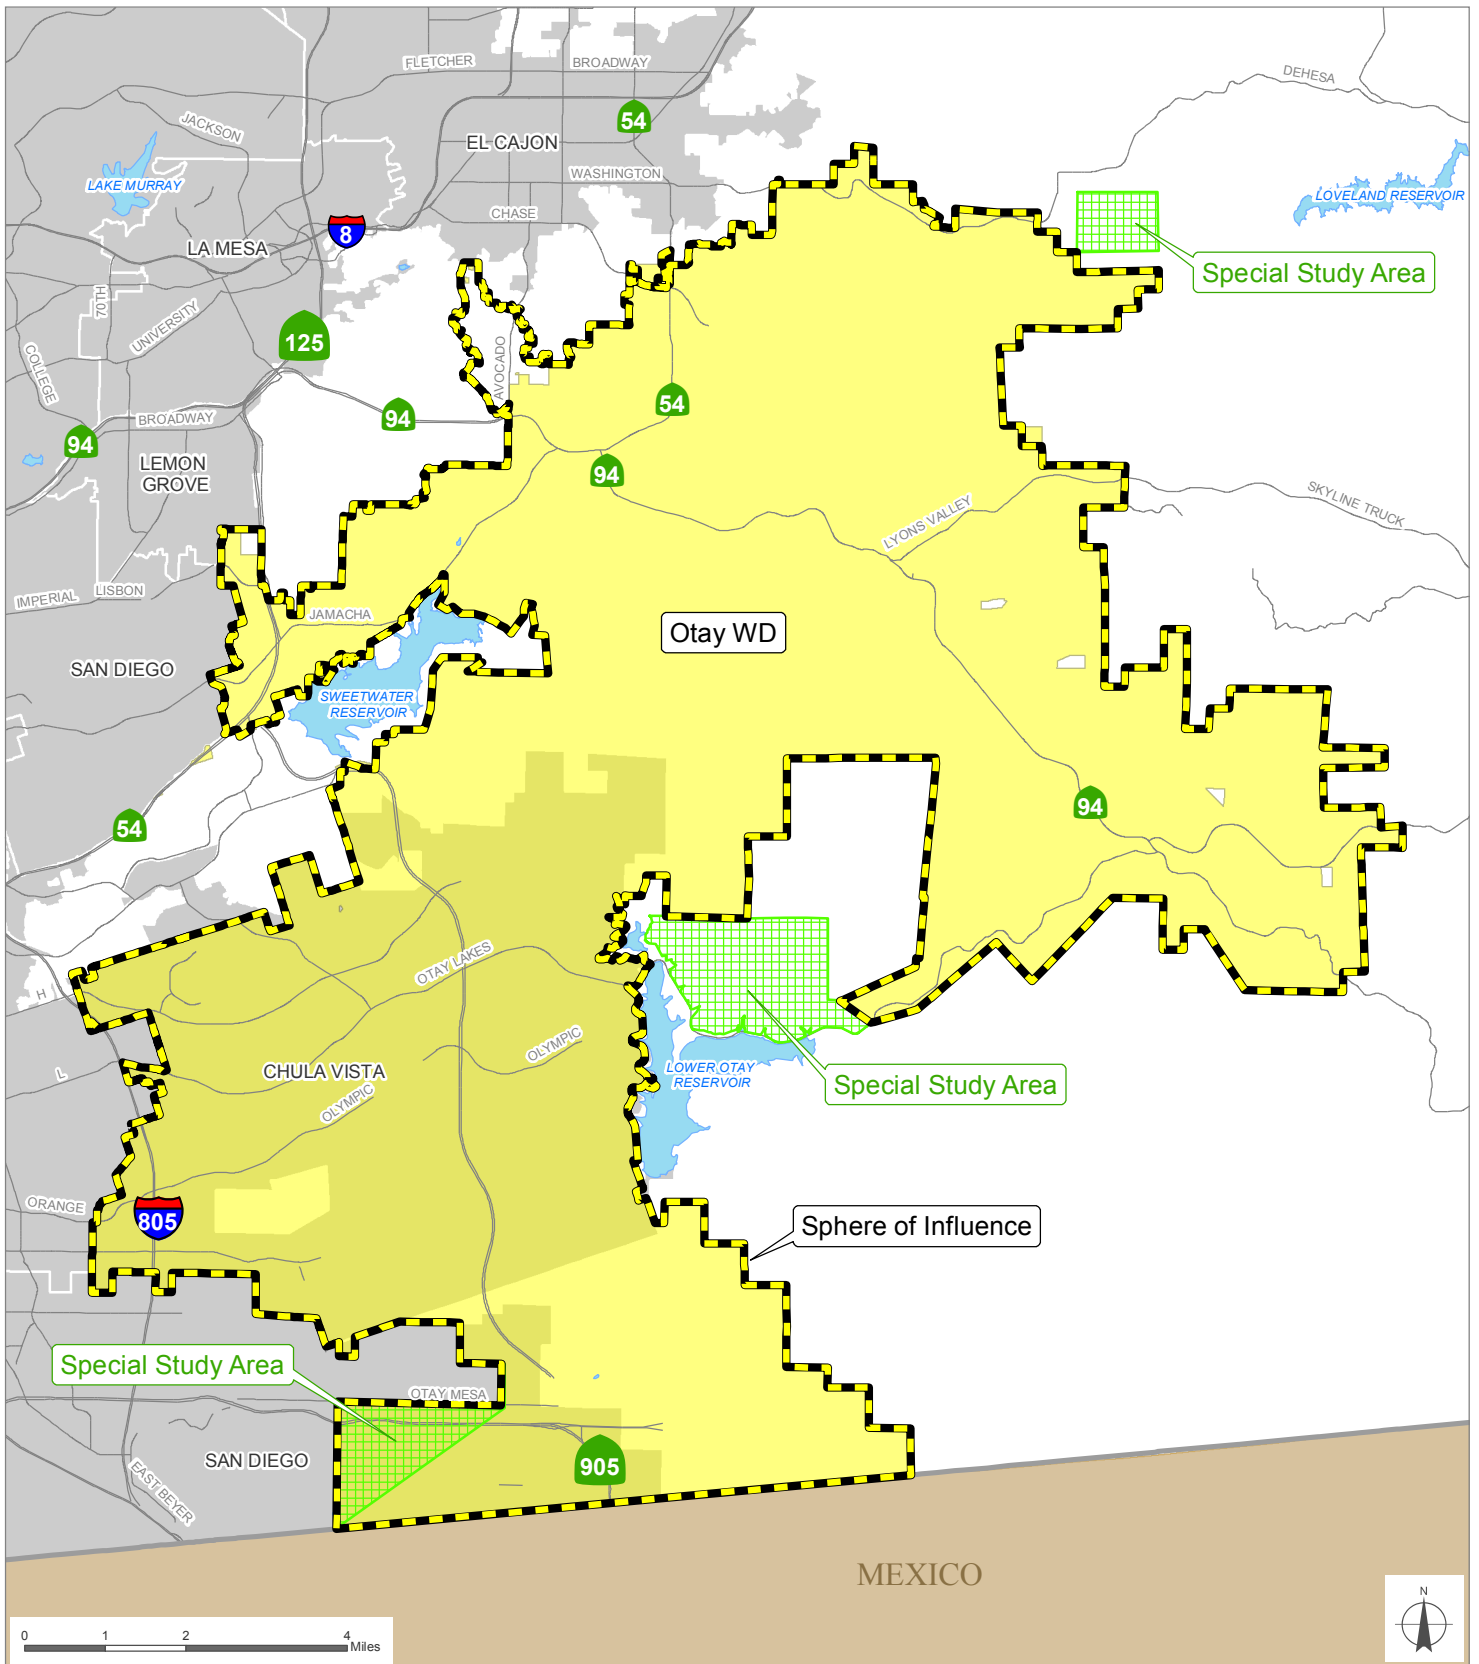

Otay (Municipal) WD

San Diego County
Local Agency Formation Commission
Regional Service Planning | Subdivision of the State of California

G:\GIS\PROJECTS\Profile_maps\2019 maps\Districts\WD_Otay.mxd

Partial SOI Adopted: 4 / 4 / 1983
Remainder SOI Adopted: 7 / 1 / 1985
SOI Affirmed: 2 / 2 / 2004
SOI Reaffirmed: 8 / 6 / 2007

SOI = Sphere of Influence