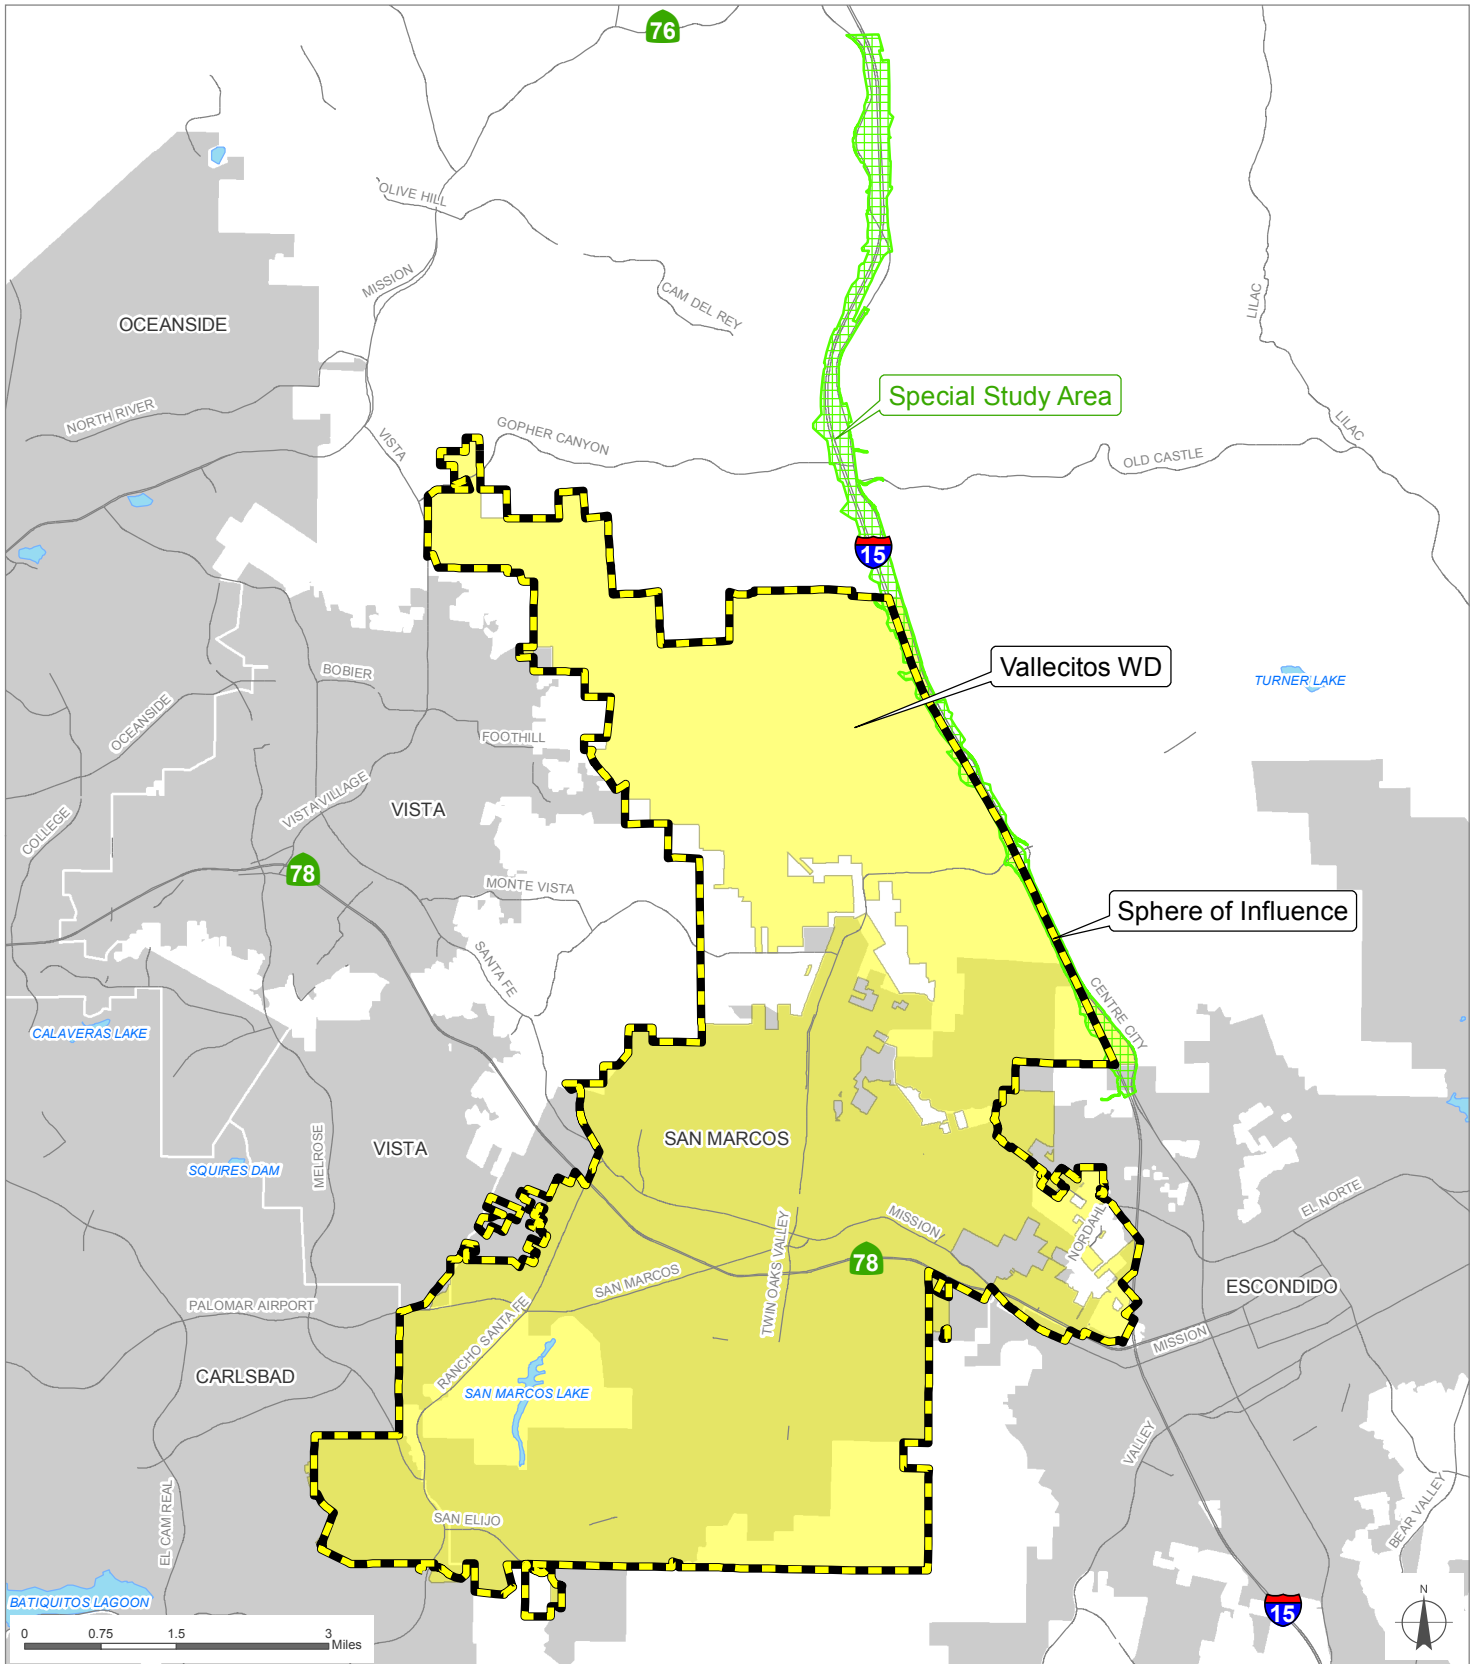

Vallecitos WD

San Diego County
Local Agency Formation Commission
Regional Service Planning | Subdivision of the State of California

G:\GIS\PROJECTS\Profile_maps\2019_maps\Districts\WD_Vallecitos.mxd

SOI Adopted: 6 / 3 / 1985
SOI Updated: 9 / 8 / 2003
SOI Affirmed: 8 / 6 / 2007

SOI = Sphere of Influence