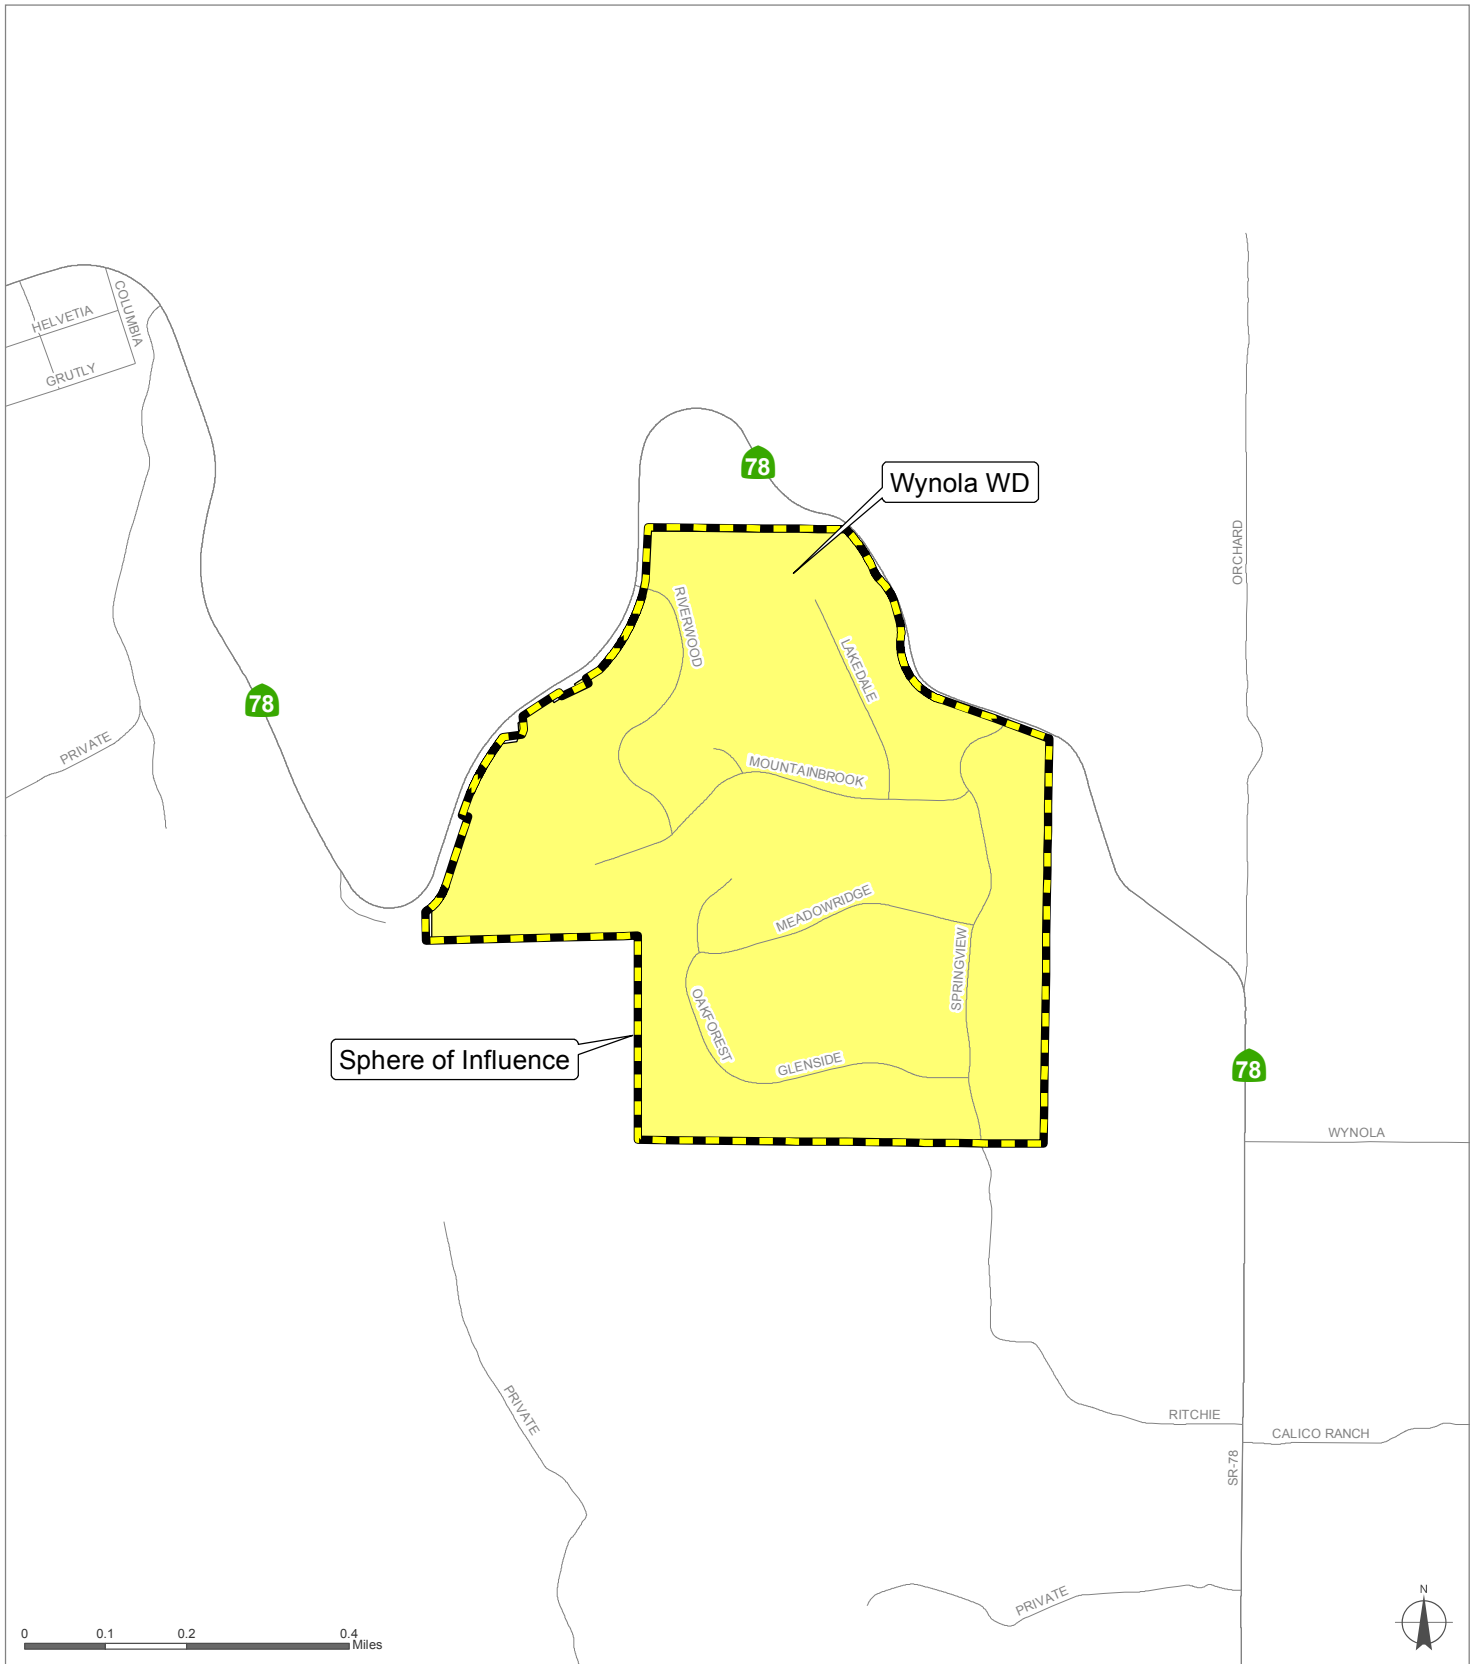

Wynola WD

San Diego County
Local Agency Formation Commission
 Regional Service Planning | Subdivision of the State of California

This map is provided without warranty of any kind, either express or implied, including but not limited to the implied warranties of merchantability and fitness for a particular purpose. Copyright LAFCO and SanGIS. All Rights Reserved. This product may contain information from the SANDAG Regional Information System which cannot be reproduced without the written permission of SANDAG. This map has been prepared for descriptive purposes only and is considered accurate according to SanGIS and LAFCO data.

Created by Dieu Ngu -- 2/21/2019

SOI Adopted: 11 / 5 / 1984
 SOI Affirmed: 11 / 7 / 2005
 SOI Reaffirmed: 8 / 6 / 2007
 SOI Affirmed: 2 / 4 / 2013

SOI = Sphere of Influence