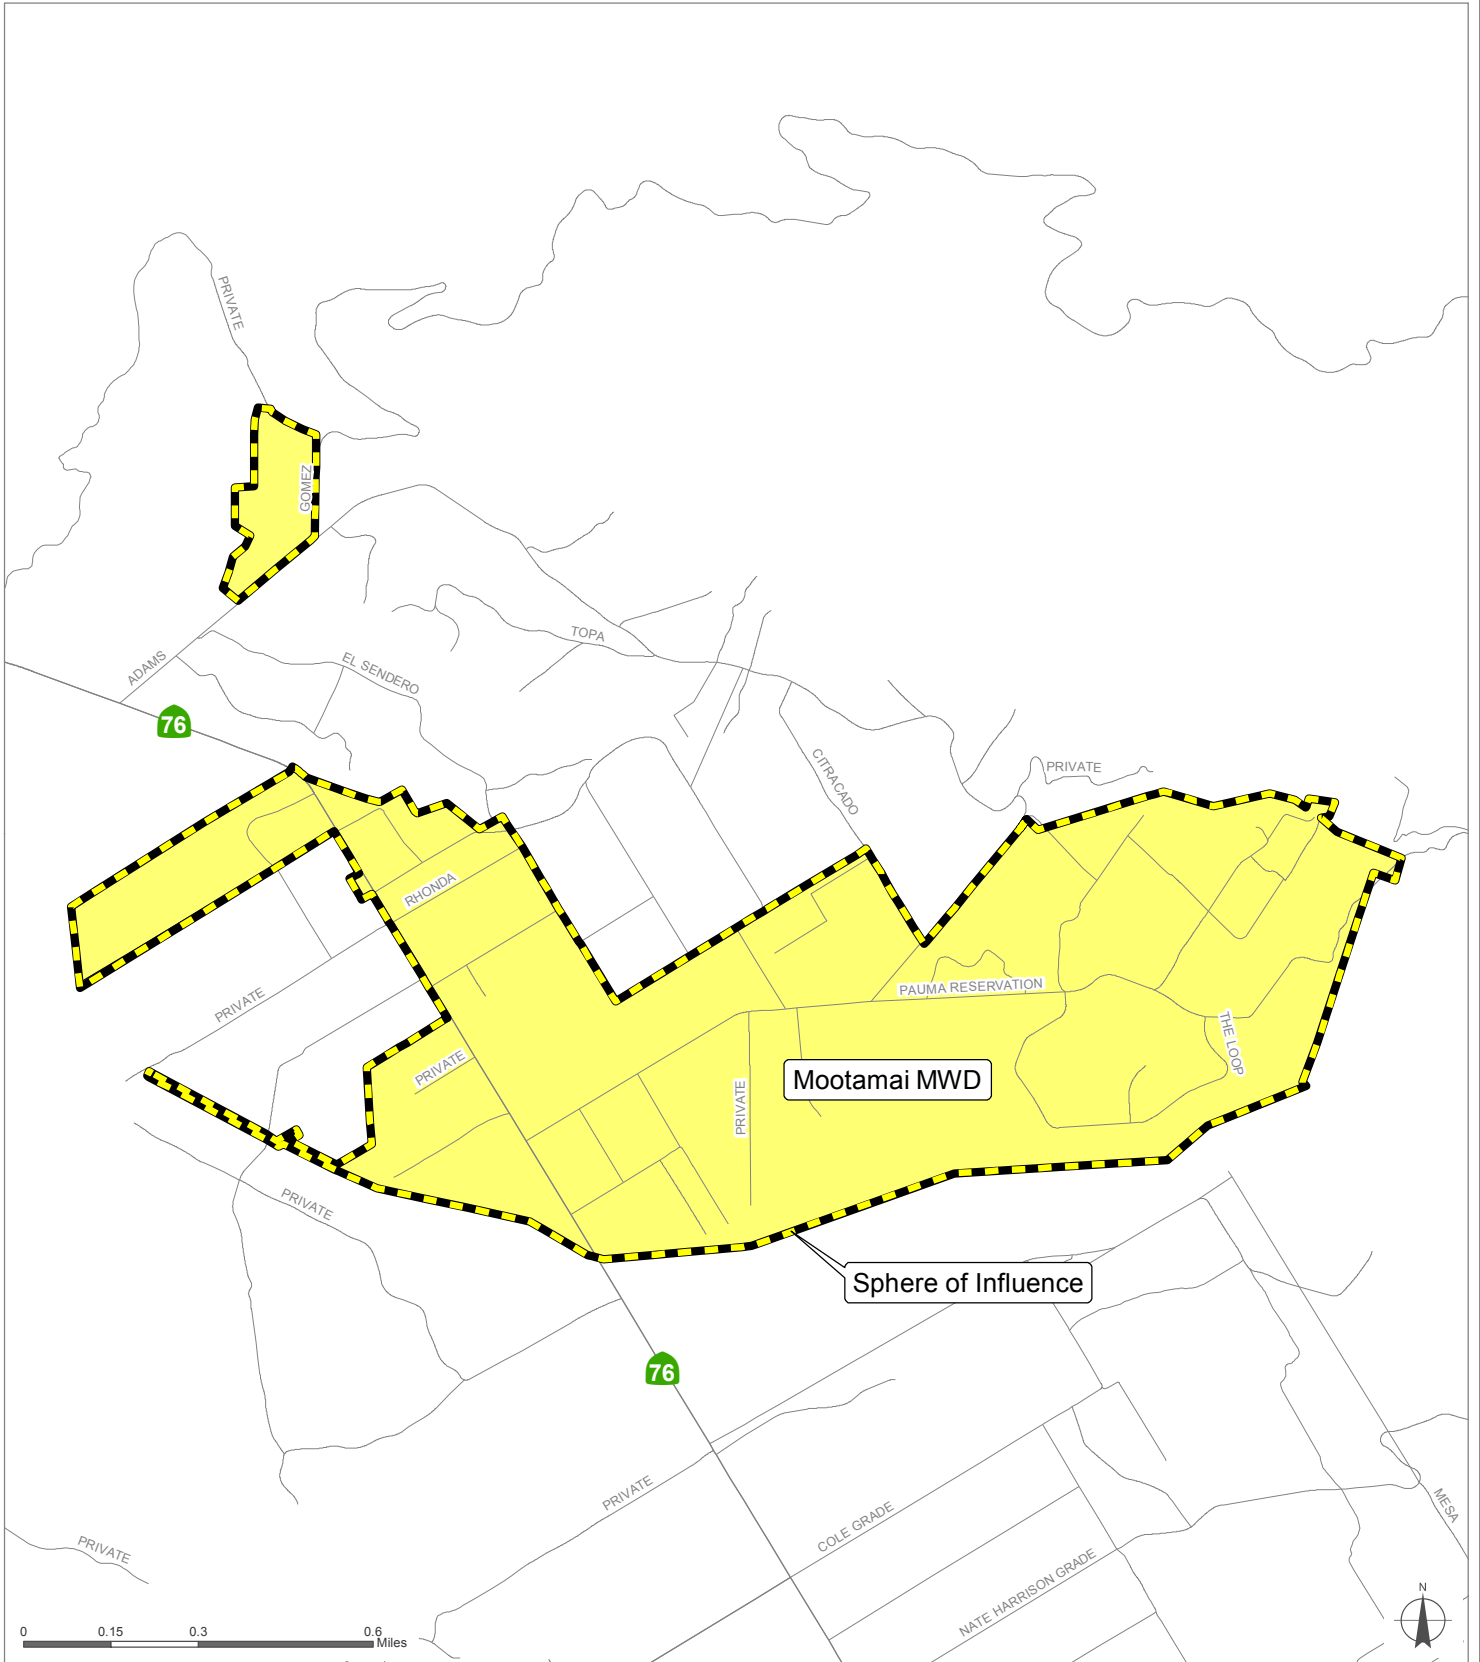

Mootamai MWD

Mootamai MWD

Sphere of Influence

San Diego County
Local Agency Formation Commission
Regional Service Planning | Subdivision of the State of California

Created by Dieu Ngu -- 2/21/2019

G:\GIS\PROJECTS\Profile_maps\2019 maps\Districts\MWD_Mootamai.mxd

SOI Adopted: 11 / 5 / 1984
SOI Affirmed: 2 / 7 / 2005
SOI Affirmed: 11 / 7 / 2005
SOI Reaffirmed: 5 / 7 / 2007
SOI Reaffirmed: 8 / 6 / 2007

SOI = Sphere of Influence