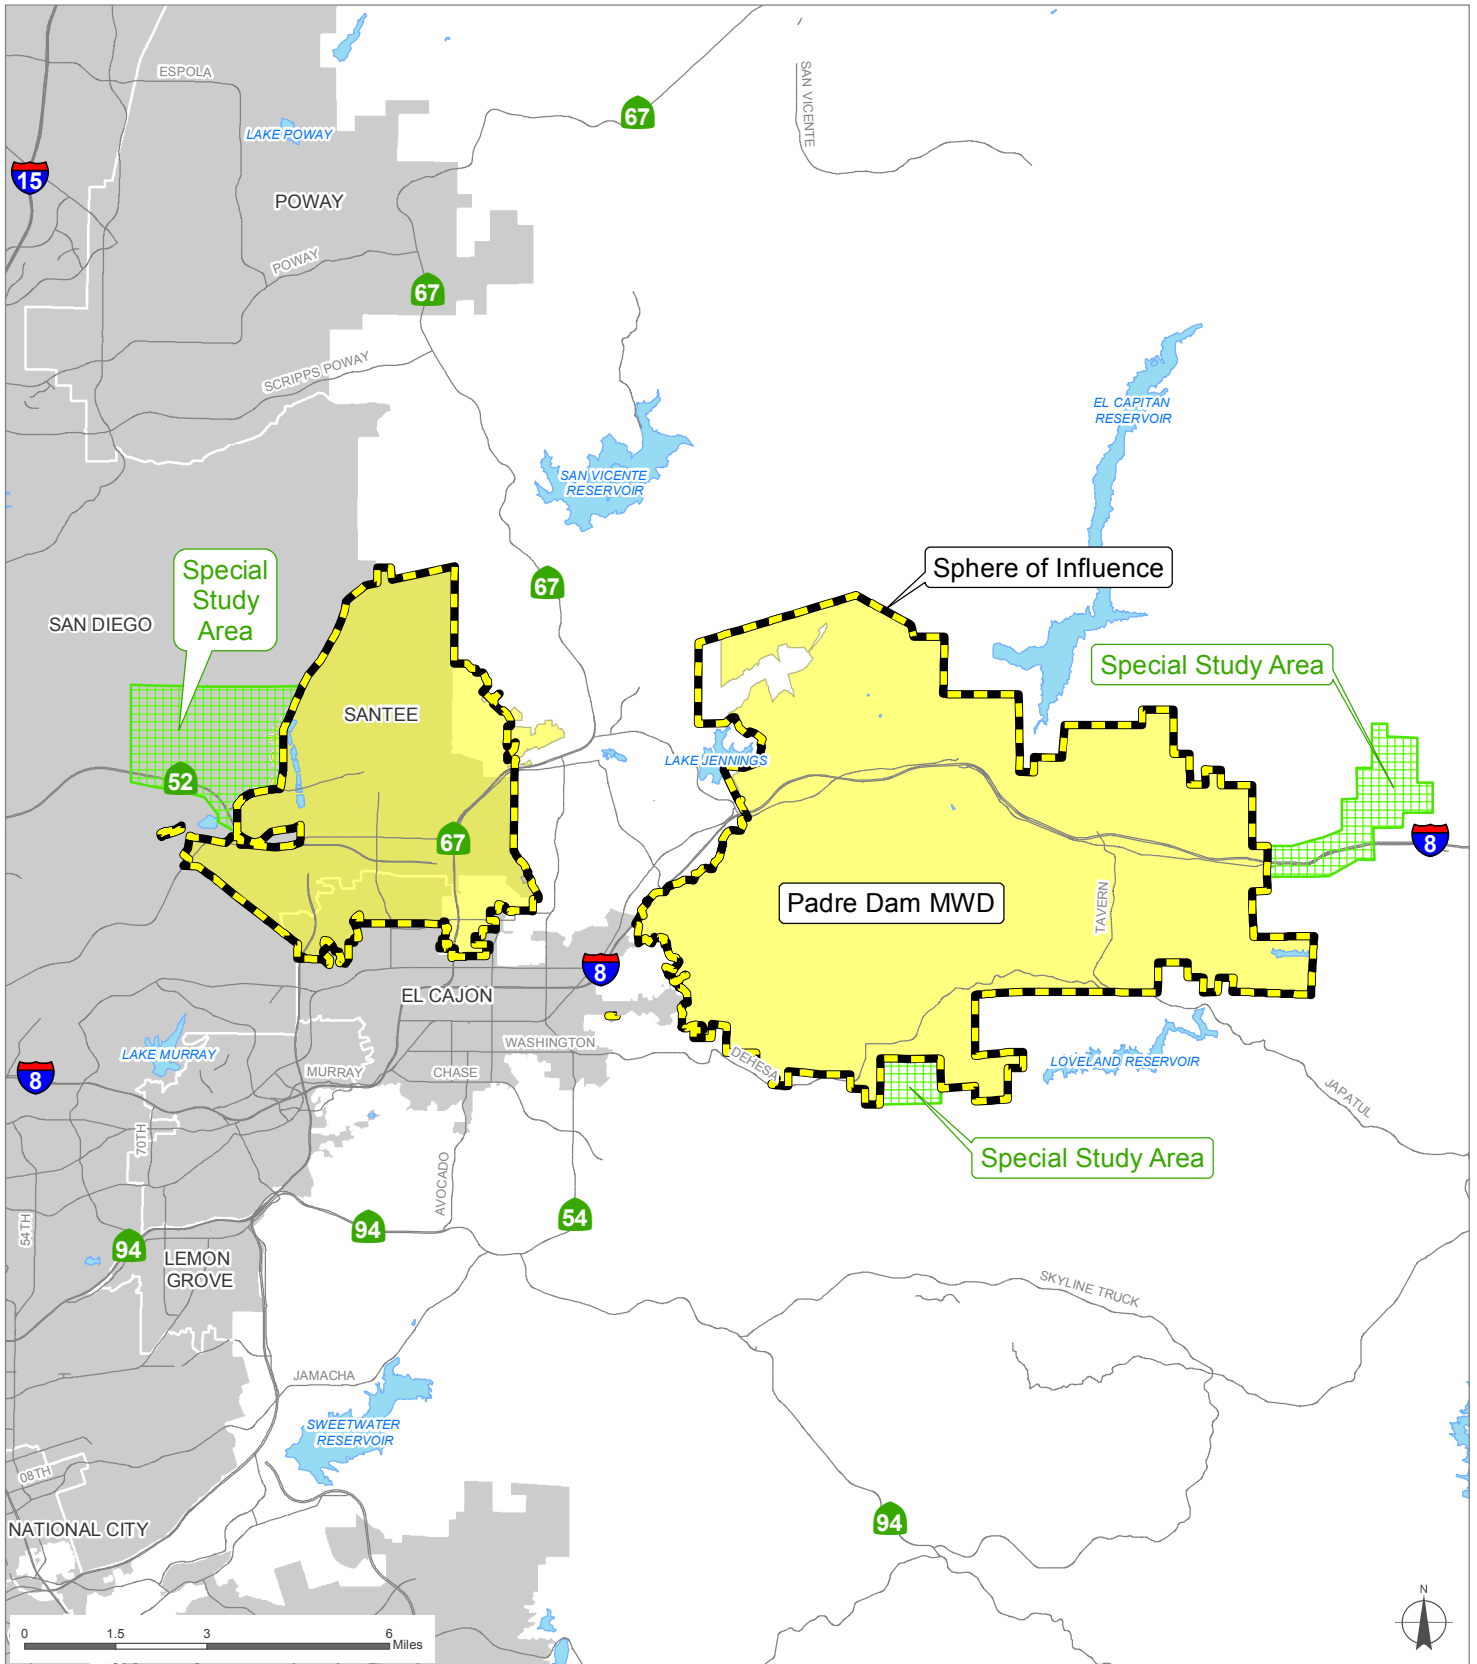

Padre Dam MWD

San Diego County
Local Agency Formation Commission
Regional Service Planning | Subdivision of the State of California

Created by Dieu Ngu -- 2/21/2019

G:\GIS\PROJECTS\Profile_maps\2019 maps\Districts\MWD_Padre_Dam.mxd

SOI Adopted: 12 / 2 / 1985
SOI Affirmed: 2 / 2 / 2004
SOI Updated: 9 / 11 / 2006
SOI Affirmed: 8 / 6 / 2007

SOI = Sphere of Influence