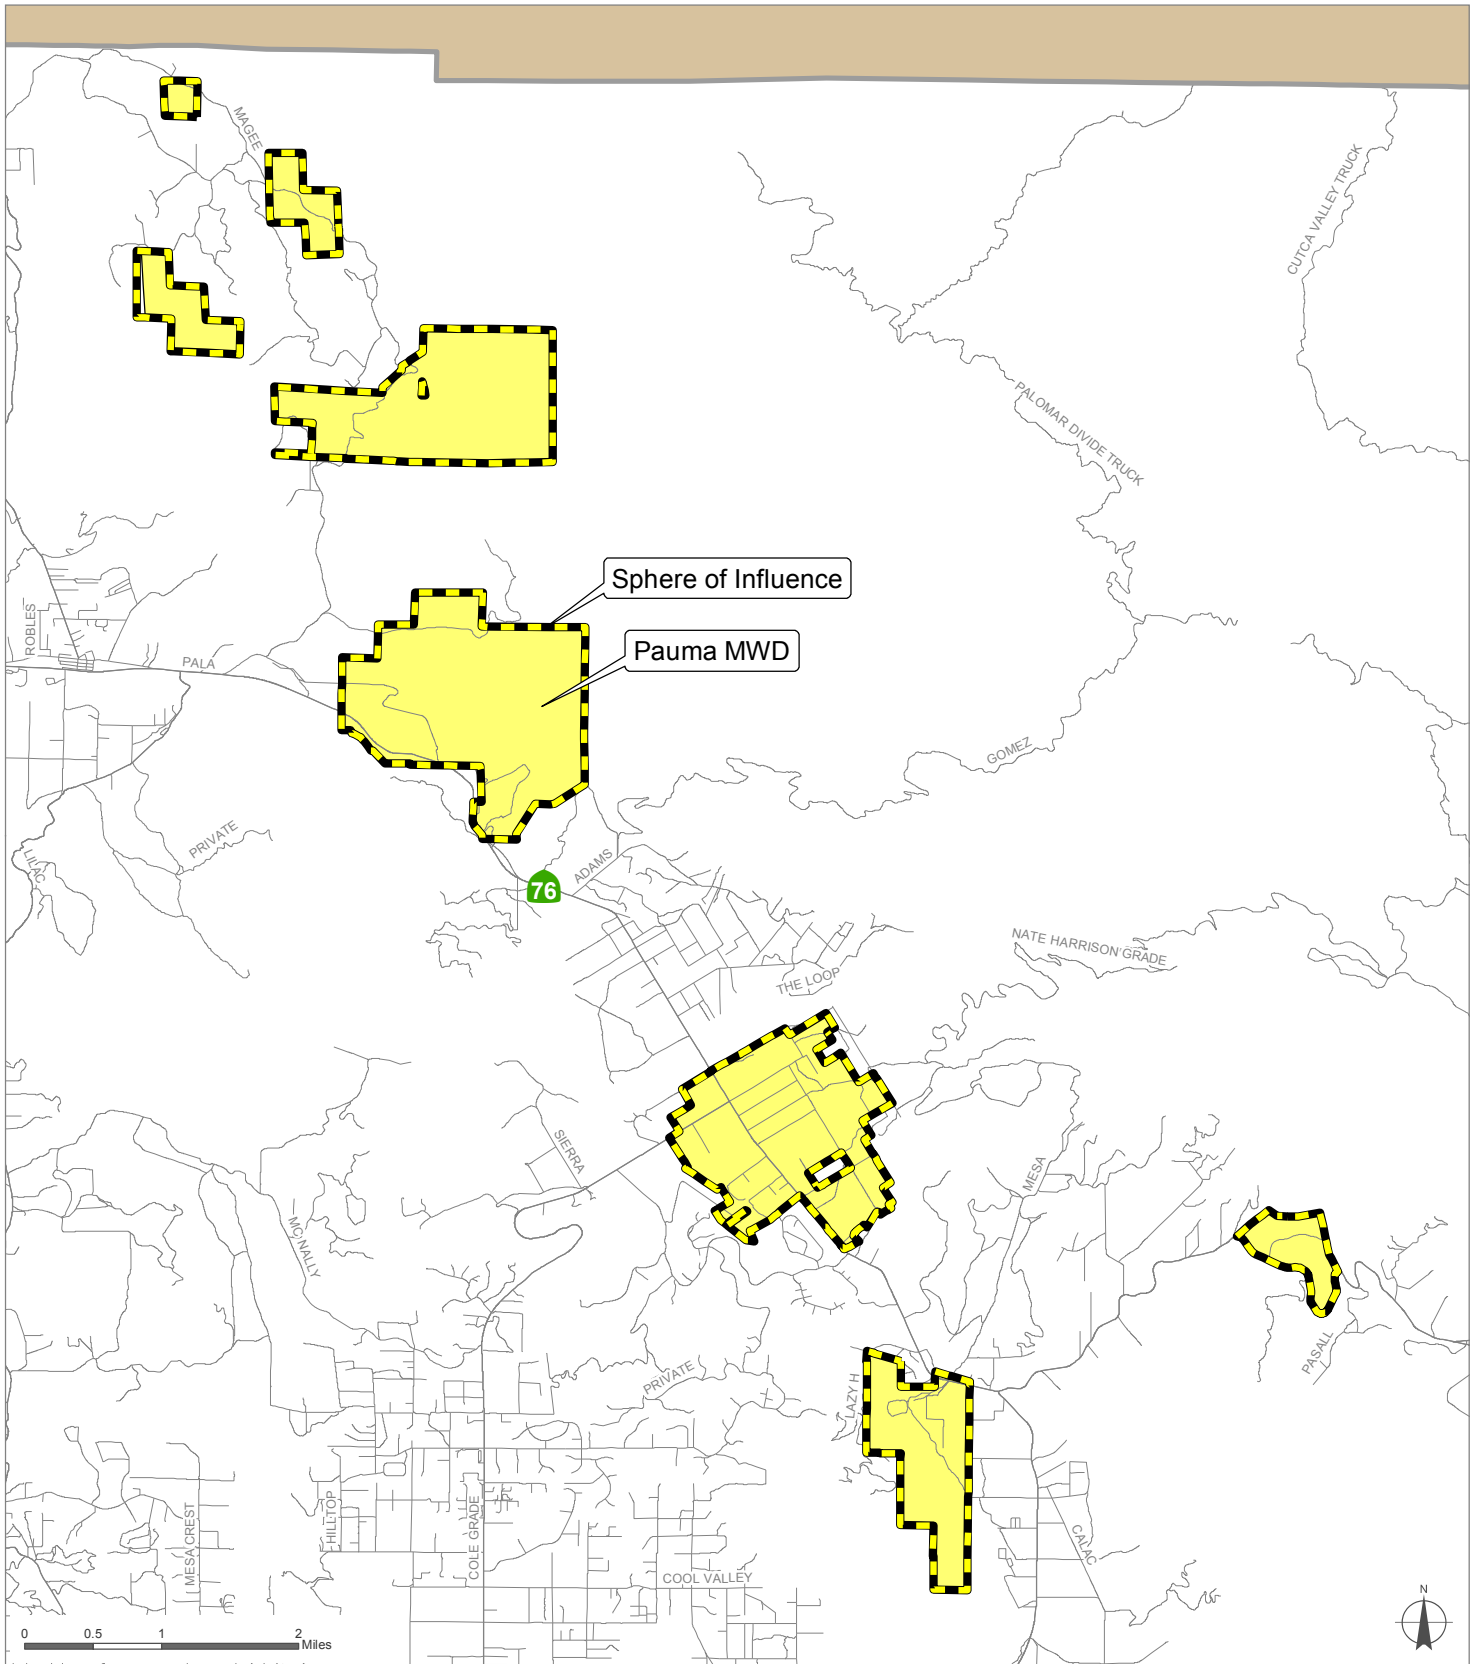

Pauma MWD

San Diego County
Local Agency Formation Commission
Regional Service Planning | Subdivision of the State of California

Created by Dieu Ngu -- 2/21/2019

G:\GIS\PROJECTS\Profile_maps\2019 maps\Districts\MWD_Pauma.mxd

SOI Adopted: 11 / 5 / 1984
SOI Affirmed: 2 / 7 / 2005
SOI Affirmed: 11 / 7 / 2005
SOI Reaffirmed: 5 / 7 / 2007
SOI Reaffirmed: 8 / 6 / 2007

SOI = Sphere of Influence