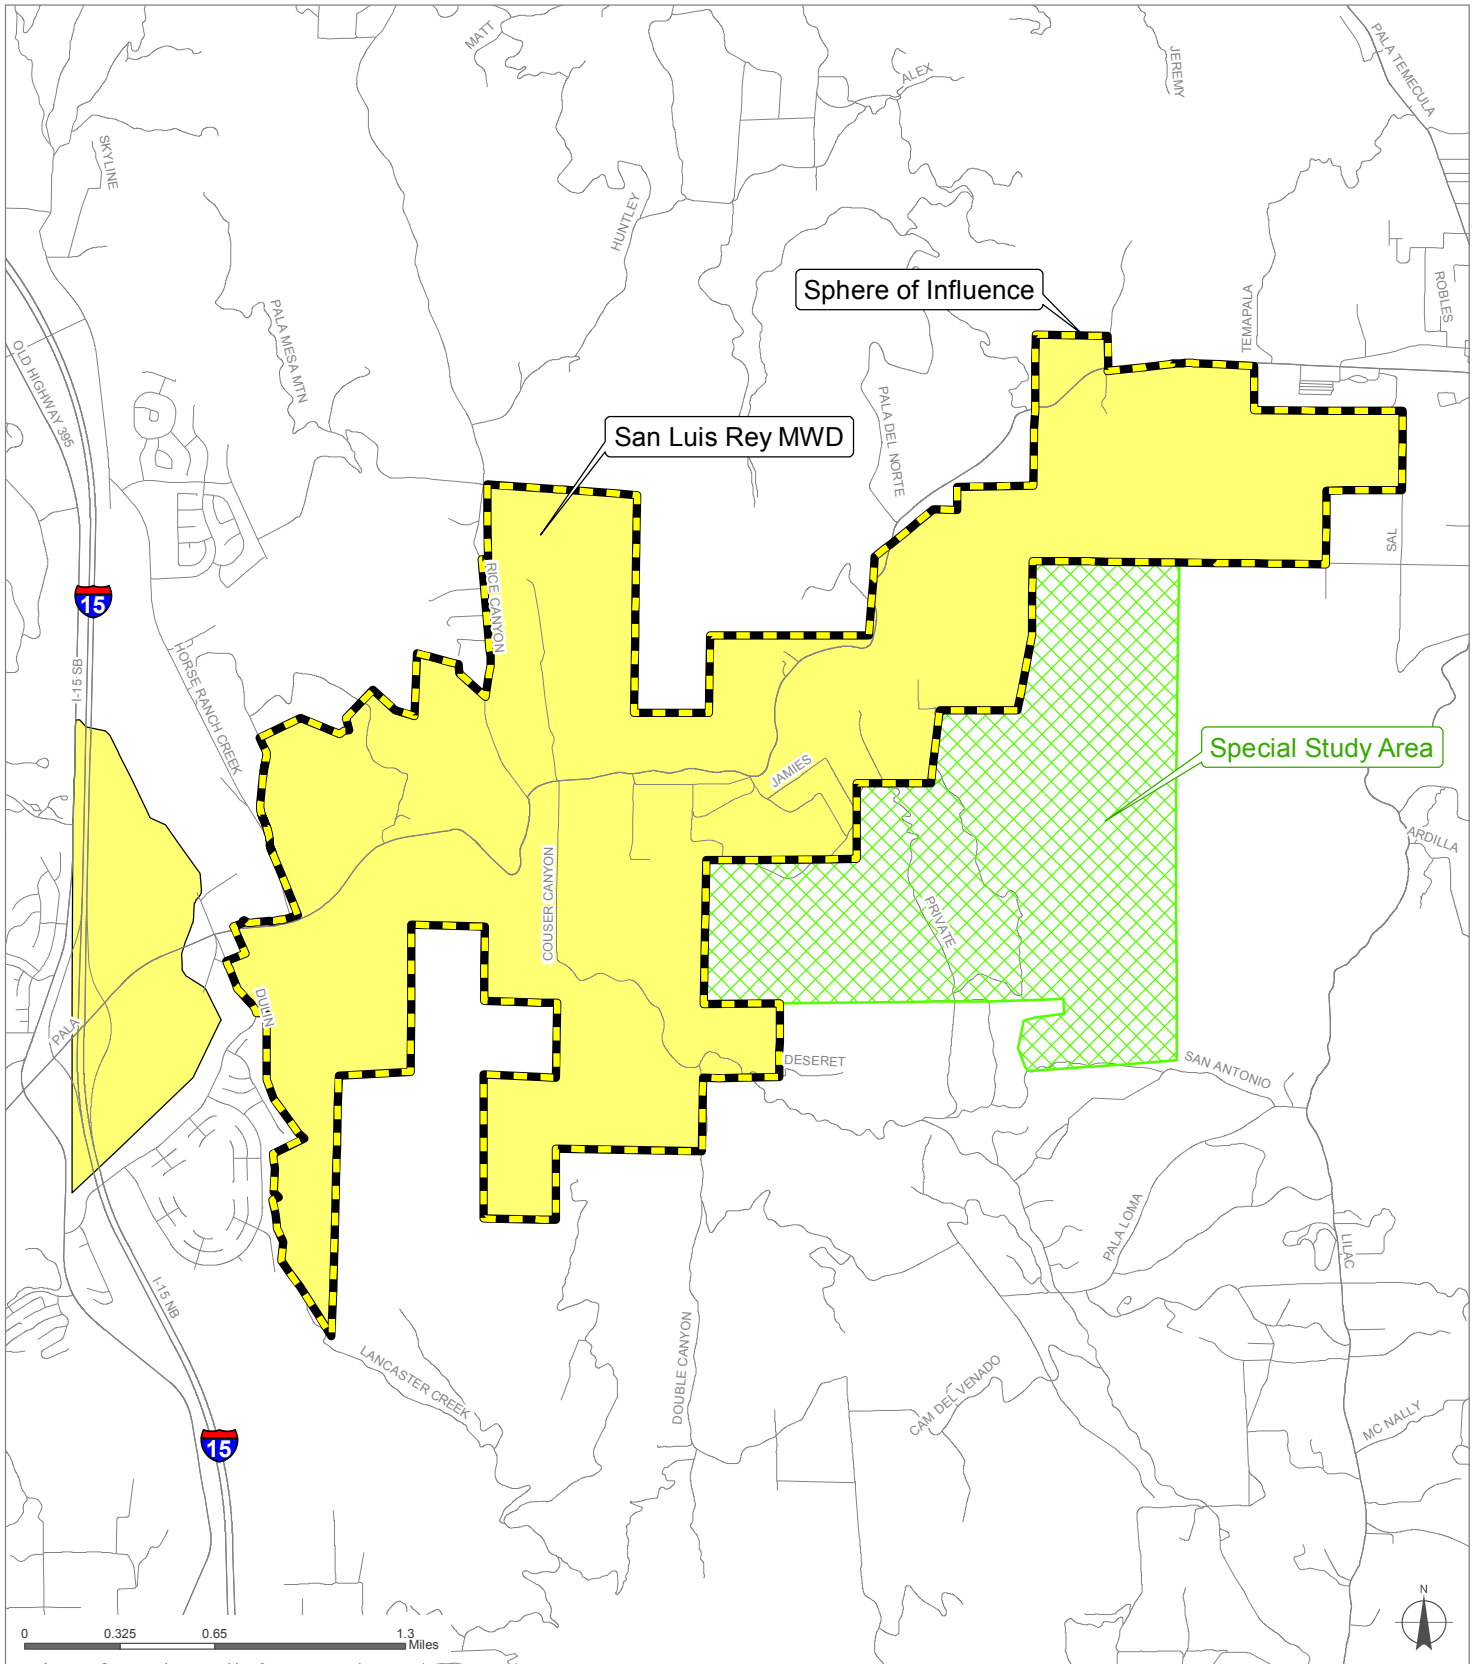

San Luis Rey MWD

San Diego County
Local Agency Formation Commission
Regional Service Planning | Subdivision of the State of California

Created by Dieu Ngu -- 2/21/2019

G:\GIS\PROJECTS\Profile_maps\2019 maps\Districts\MWD_San_Luis.mxd

SOI Adopted: 5 / 4 / 1987
SOI Affirmed: 8 / 6 / 2007
SOI Amended/Affirmed: 4 / 7 / 2014

SOI = Sphere of Influence