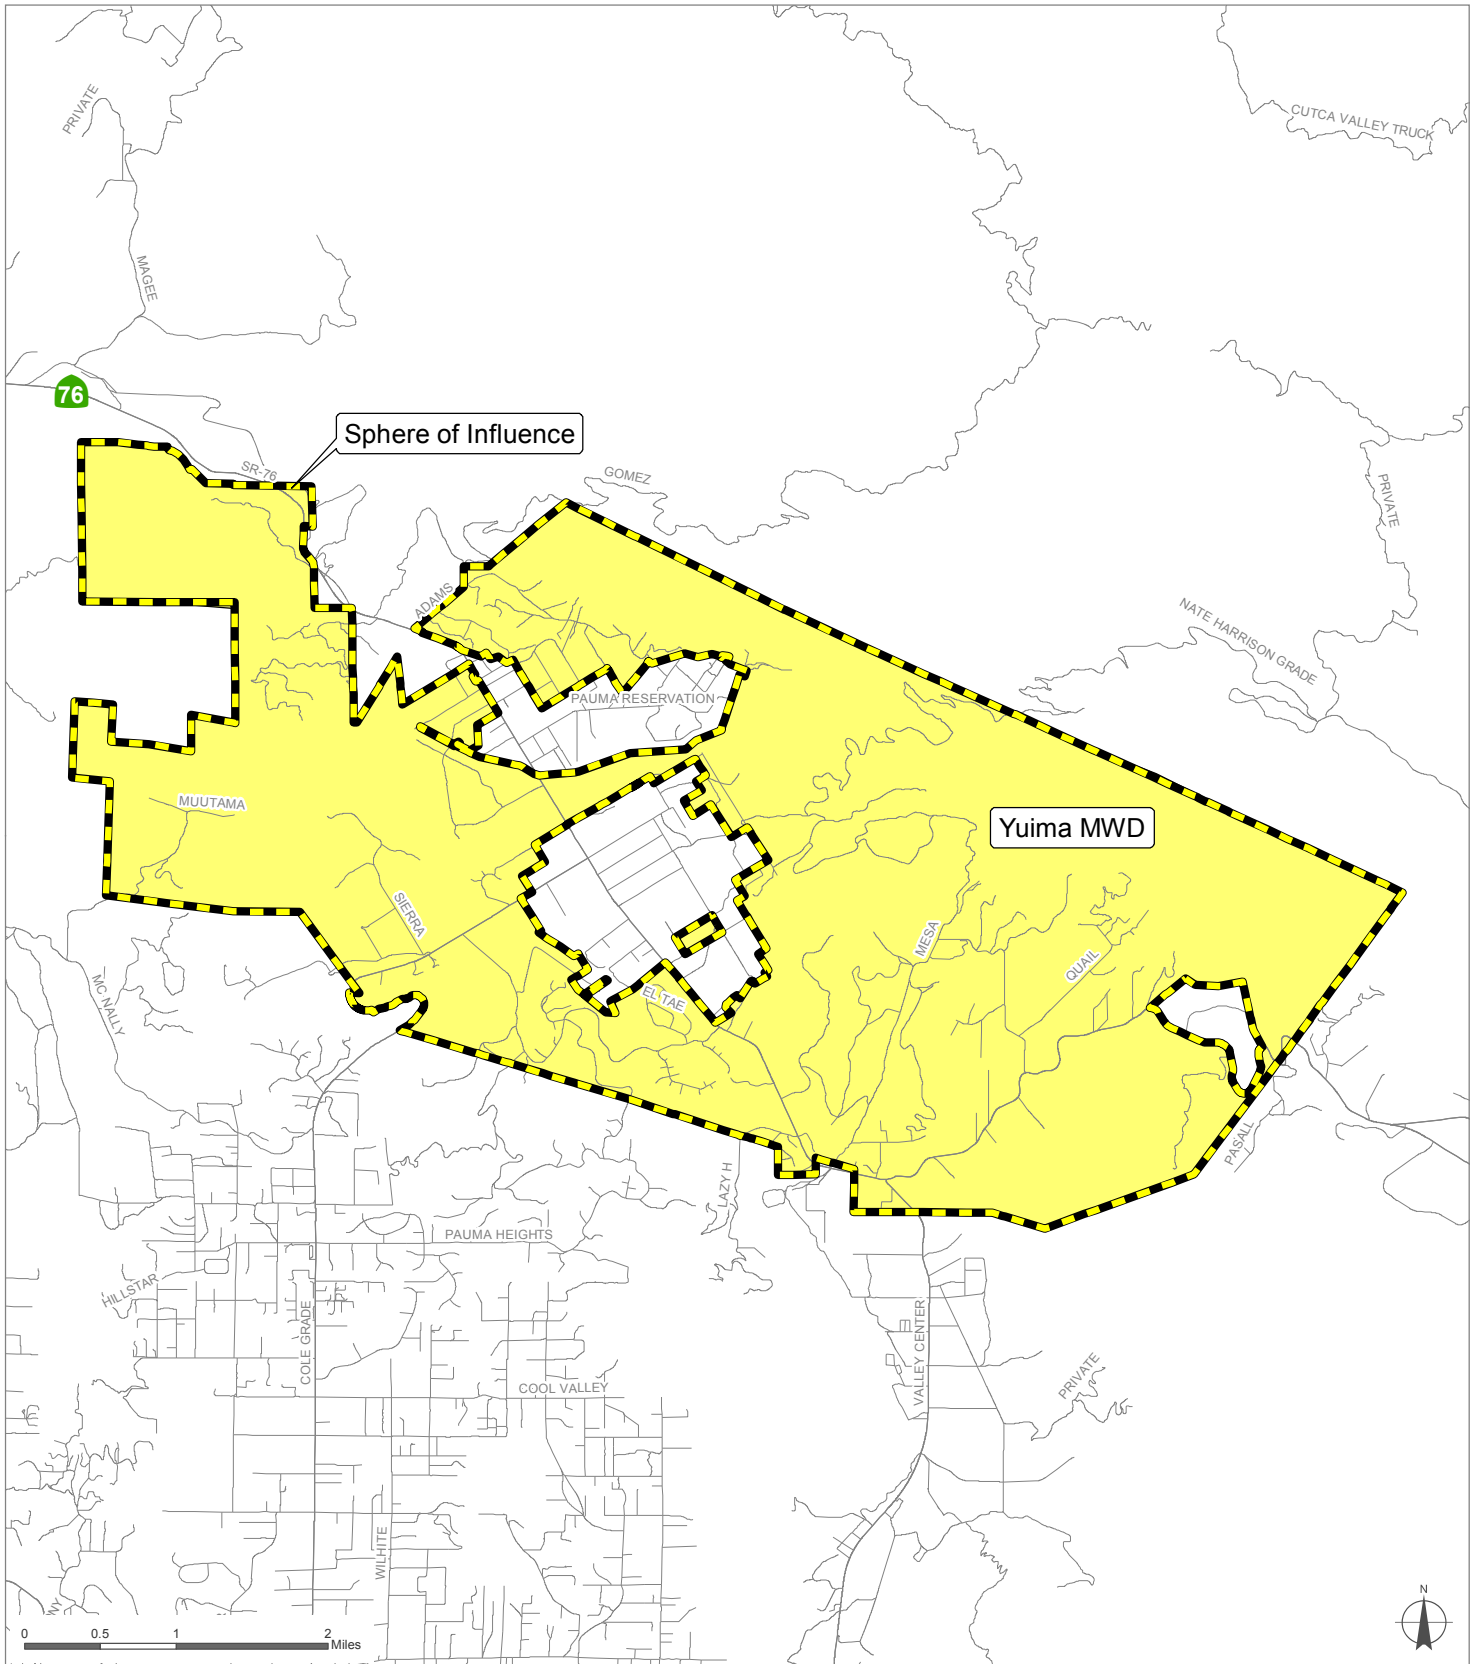

Yuima MWD

San Diego County
Local Agency Formation Commission
Regional Service Planning | Subdivision of the State of California

Created by Dieu Ngu -- 2/21/2019

G:\GIS\PROJECTS\Profile_maps\2019 maps\Districts\MWD_Yuima.mxd

SOI Adopted: 11 / 5 / 1984
SOI Affirmed: 2 / 7 / 2005
SOI Affirmed: 11 / 7 / 2005
SOI Reaffirmed: 5 / 7 / 2007
SOI Reaffirmed: 8 / 6 / 2007

SOI = Sphere of Influence