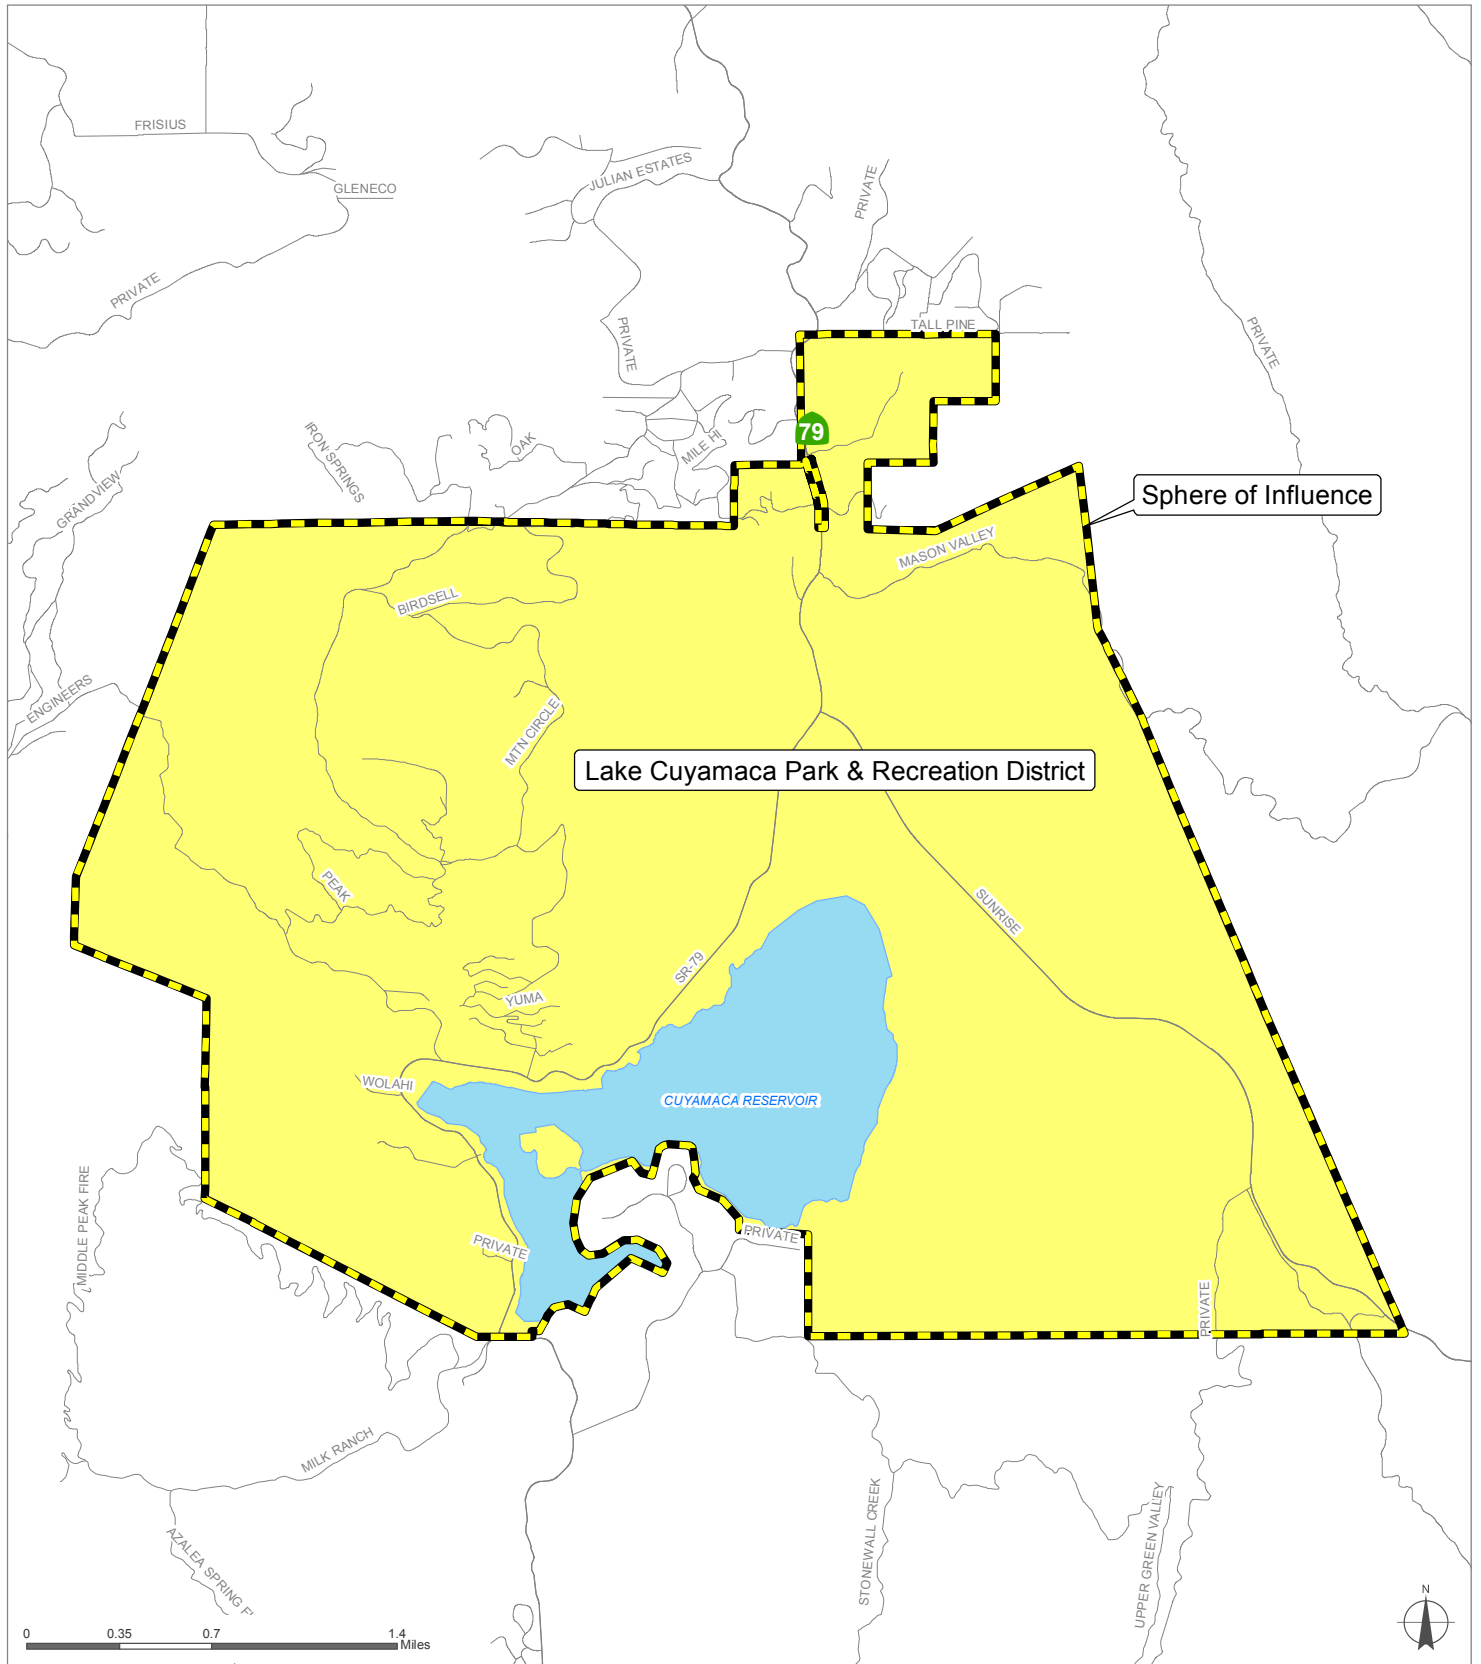

Lake Cuyamaca Park & Recreation District

San Diego County
Local Agency Formation Commission
Regional Service Planning | Subdivision of the State of California

Created by Dieu Ngu -- 2/21/2019

G:\GIS\PROJECTS\Profile_maps\2019 maps\Districts\Misc_Lake_Cuyamaca_Park.mxd

SOI Adopted: 8 / 6 / 2007
SOI Affirmed: 3 / 4 / 2013

SOI = Sphere of Influence