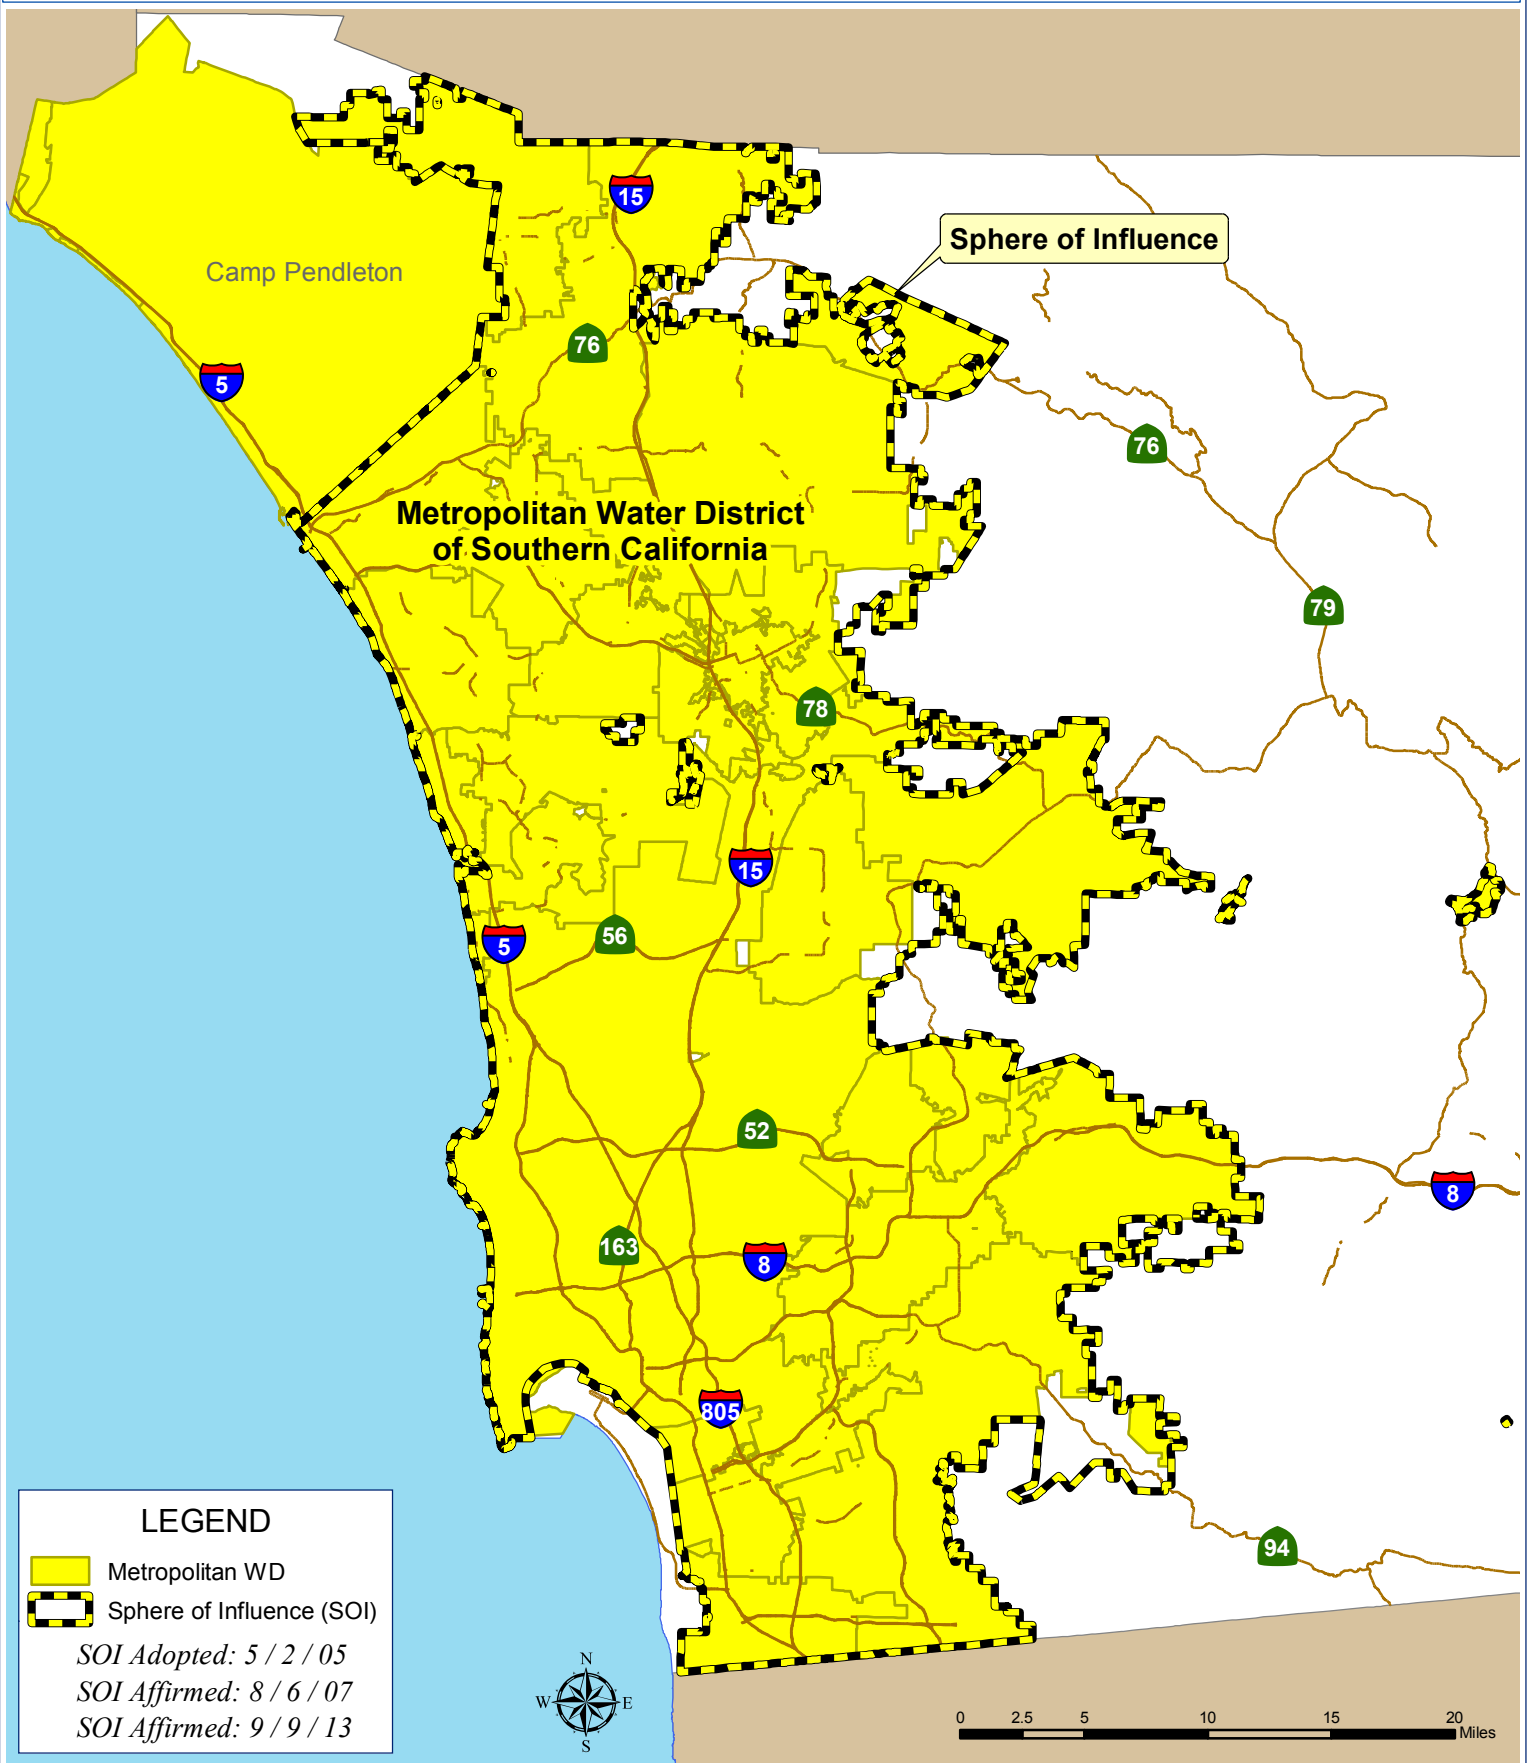

Metropolitan Water District of Southern California

LEGEND

- Metropolitan WD
- Sphere of Influence (SOI)

SOI Adopted: 5 / 2 / 05
SOI Affirmed: 8 / 6 / 07
SOI Affirmed: 9 / 9 / 13

San Diego County
Local Agency Formation Commission
 Regional Service Planning | Subdivision of the State of California

This map is provided without warranty of any kind, either express or implied, including but not limited to the implied warranties of merchantability and fitness for a particular purpose. Copyright LAFCO and SanGIS. All Rights Reserved. This product may contain information from the SANDAG Regional Information System which cannot be reproduced without the written permission of SANDAG. This map has been prepared for descriptive purposes only and is considered accurate according to SanGIS and LAFCO data.

G:\GIS\PROJECTS\Profile_maps\2019 maps\Districts\Misc_Metropolitan.mxd

Created by Dieu Ngu - 2/22/2019