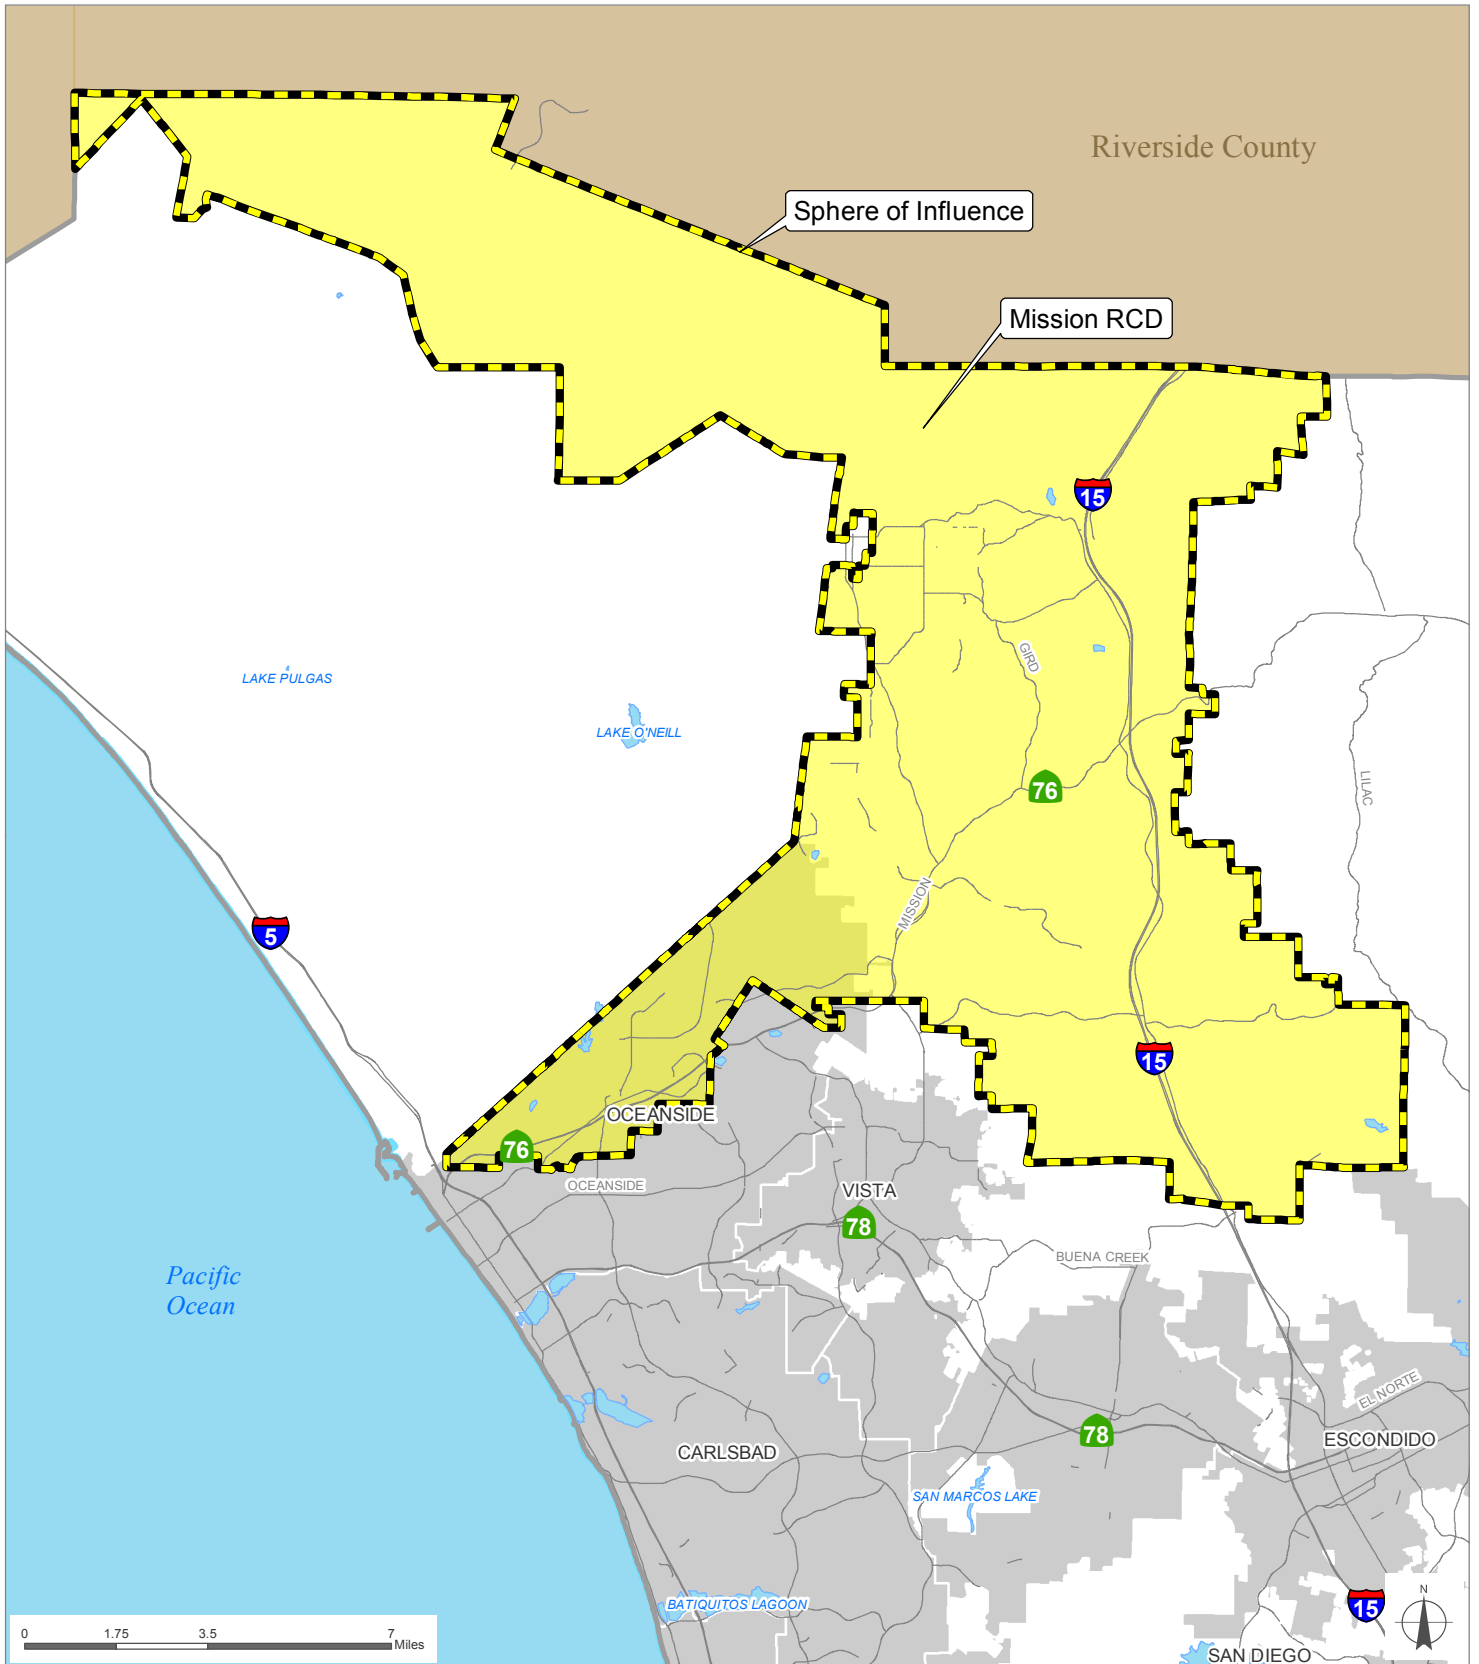

Mission Resource Conservation District

San Diego County
Local Agency Formation Commission
Regional Service Planning | Subdivision of the State of California

Created by Dieu Ngu -- 2/21/2019

SOI Adopted: 6 / 2 / 1986
SOI Affirmed: 8 / 6 / 2007
SOI Affirmed: 3 / 4 / 2013

SOI = Sphere of Influence