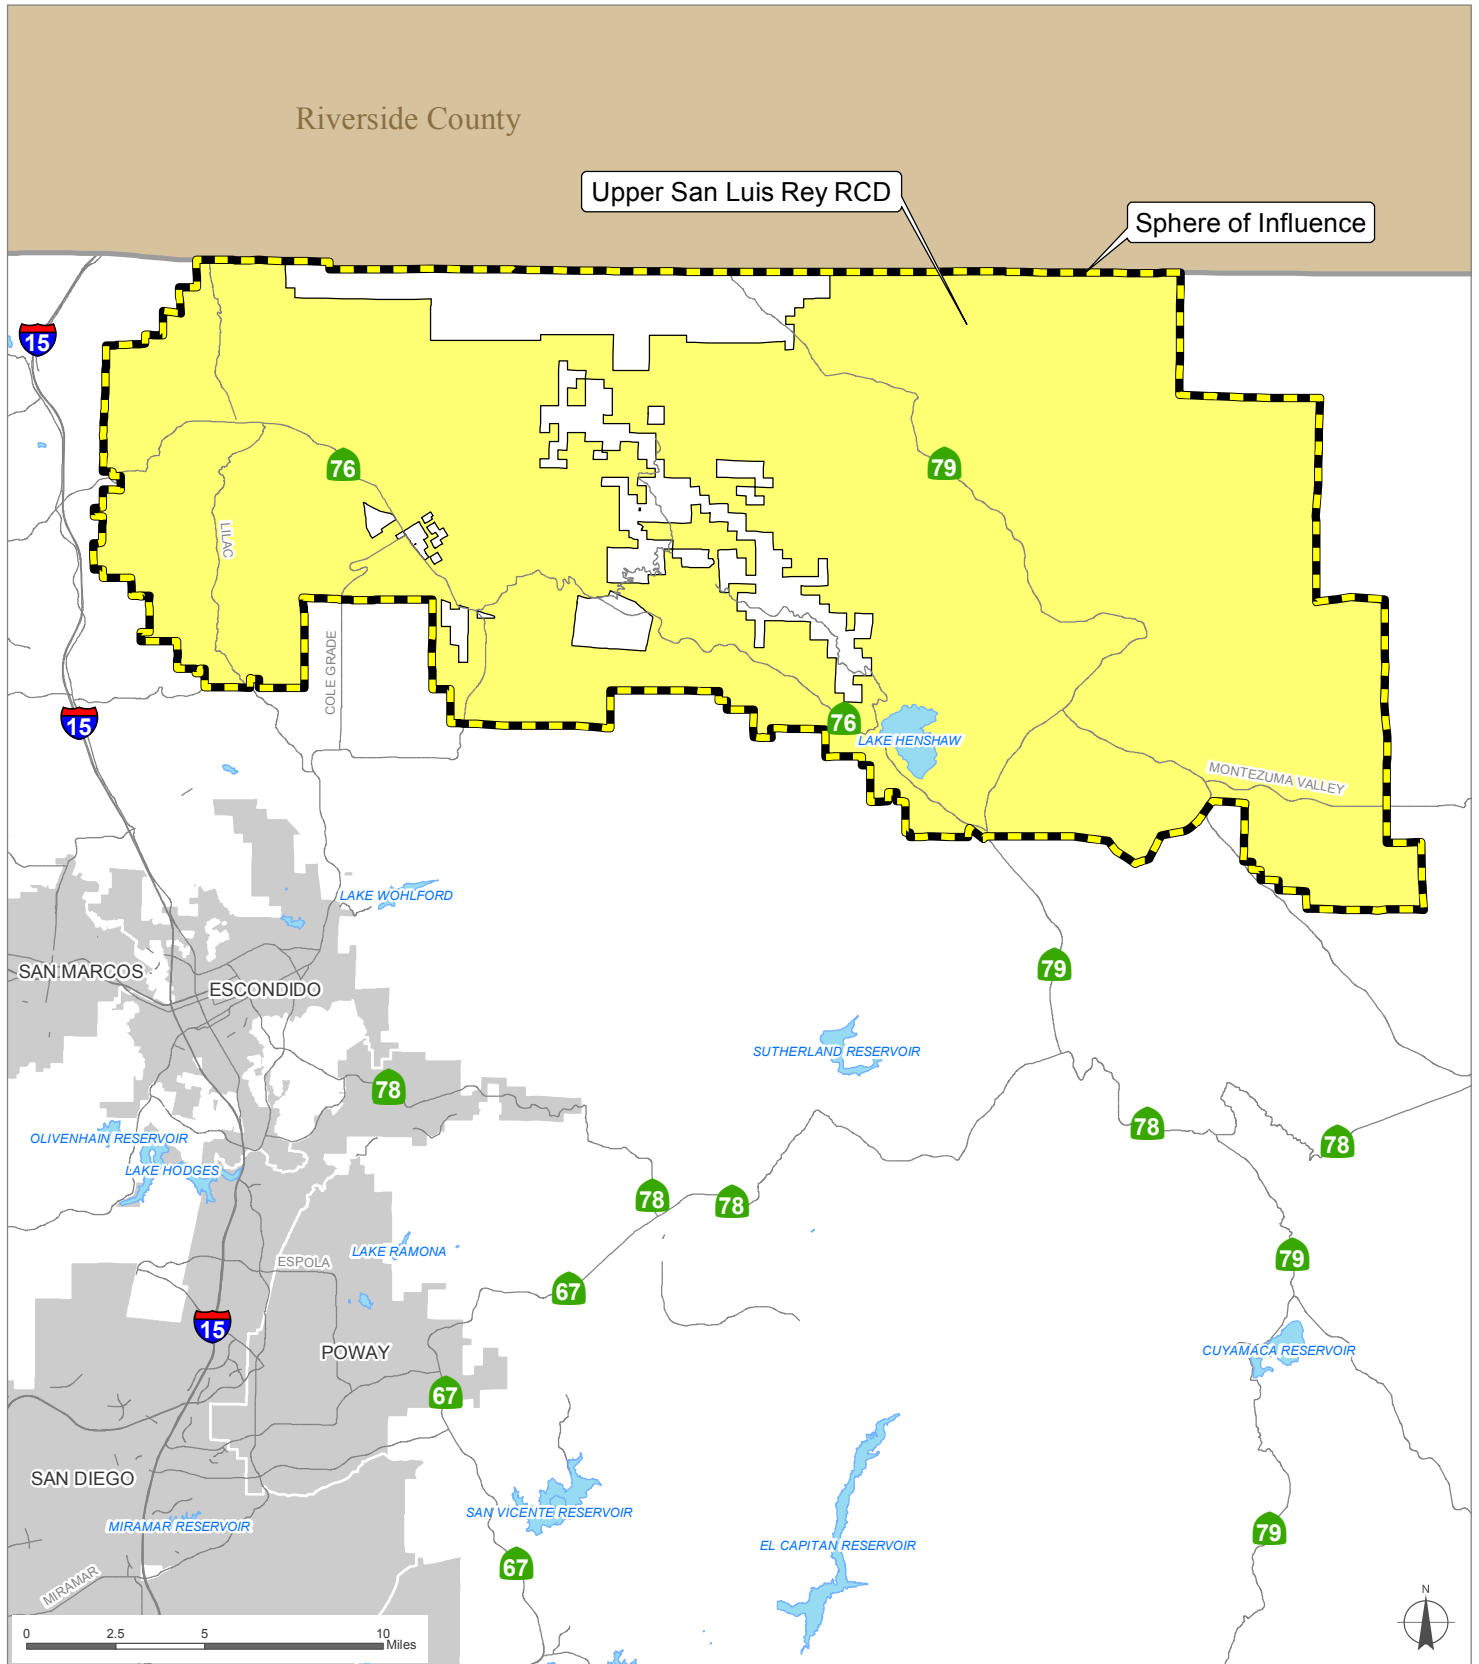

Upper San Luis Rey Resource Conservation District

San Diego County
Local Agency Formation Commission
Regional Service Planning | Subdivision of the State of California

Created by Dieu Ngu -- 2/21/2019

G:\GIS\PROJECTS\Profile_maps\2019 maps\Districts\Misc_San_Luis_RCD.mxd

SOI Adopted: 6 / 2 / 1986
SOI Affirmed: 8 / 6 / 2007
SOI Affirmed: 3 / 4 / 2013

SOI = Sphere of Influence