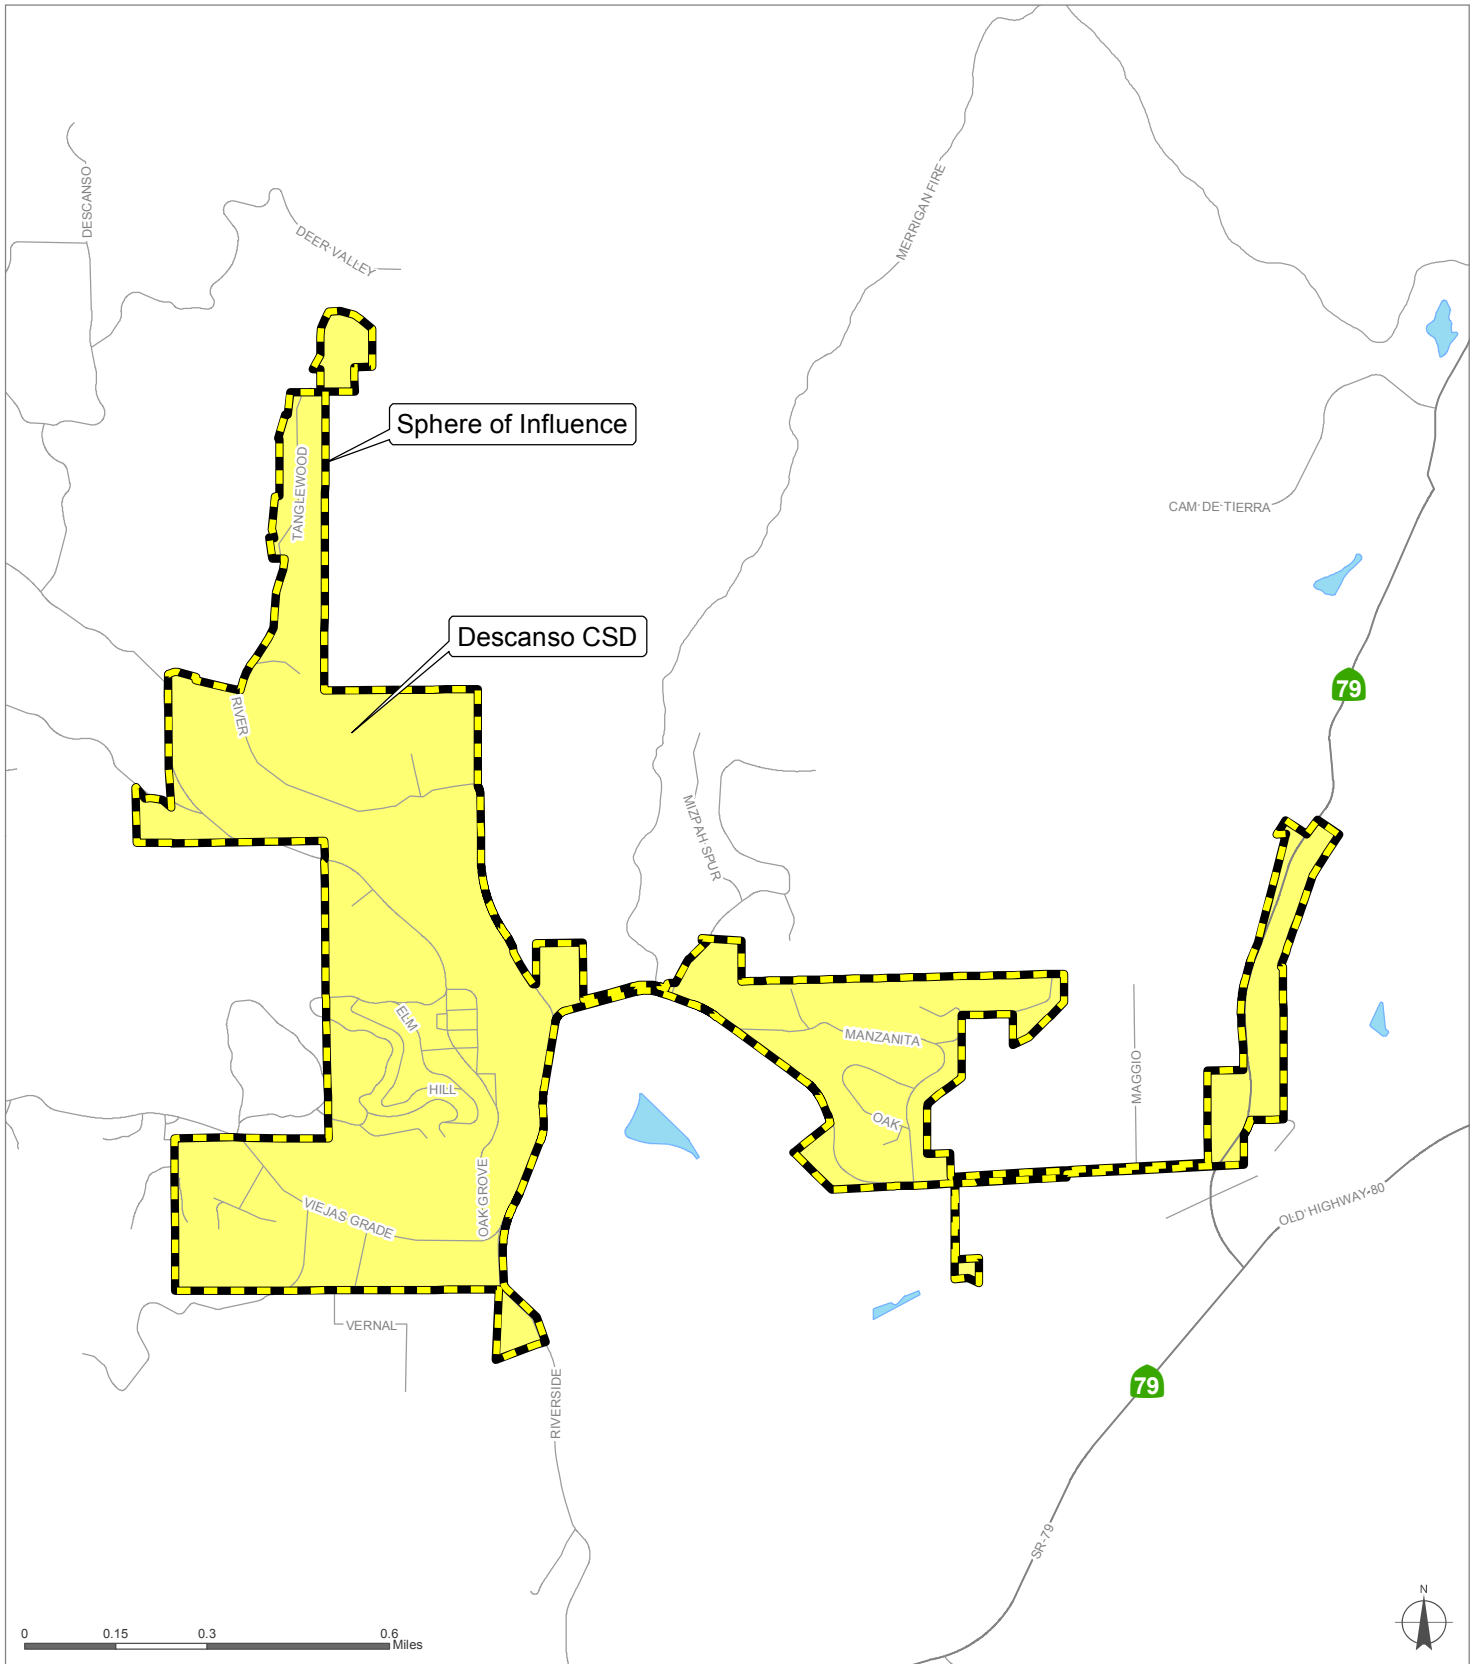

Descanso CSD

San Diego County
Local Agency Formation Commission
Regional Service Planning | Subdivision of the State of California

Created by Dieu Ngu -- 2/20/2019

G:\GIS\PROJECTS\Profile_maps\2019 maps\Districts\CSD Descanso.mxd

SOI Adopted: 11 / 5 / 1984
SOI Affirmed: 8 / 6 / 2007
SOI Affirmed: 8 / 5 / 2013

SOI = Sphere of Influence