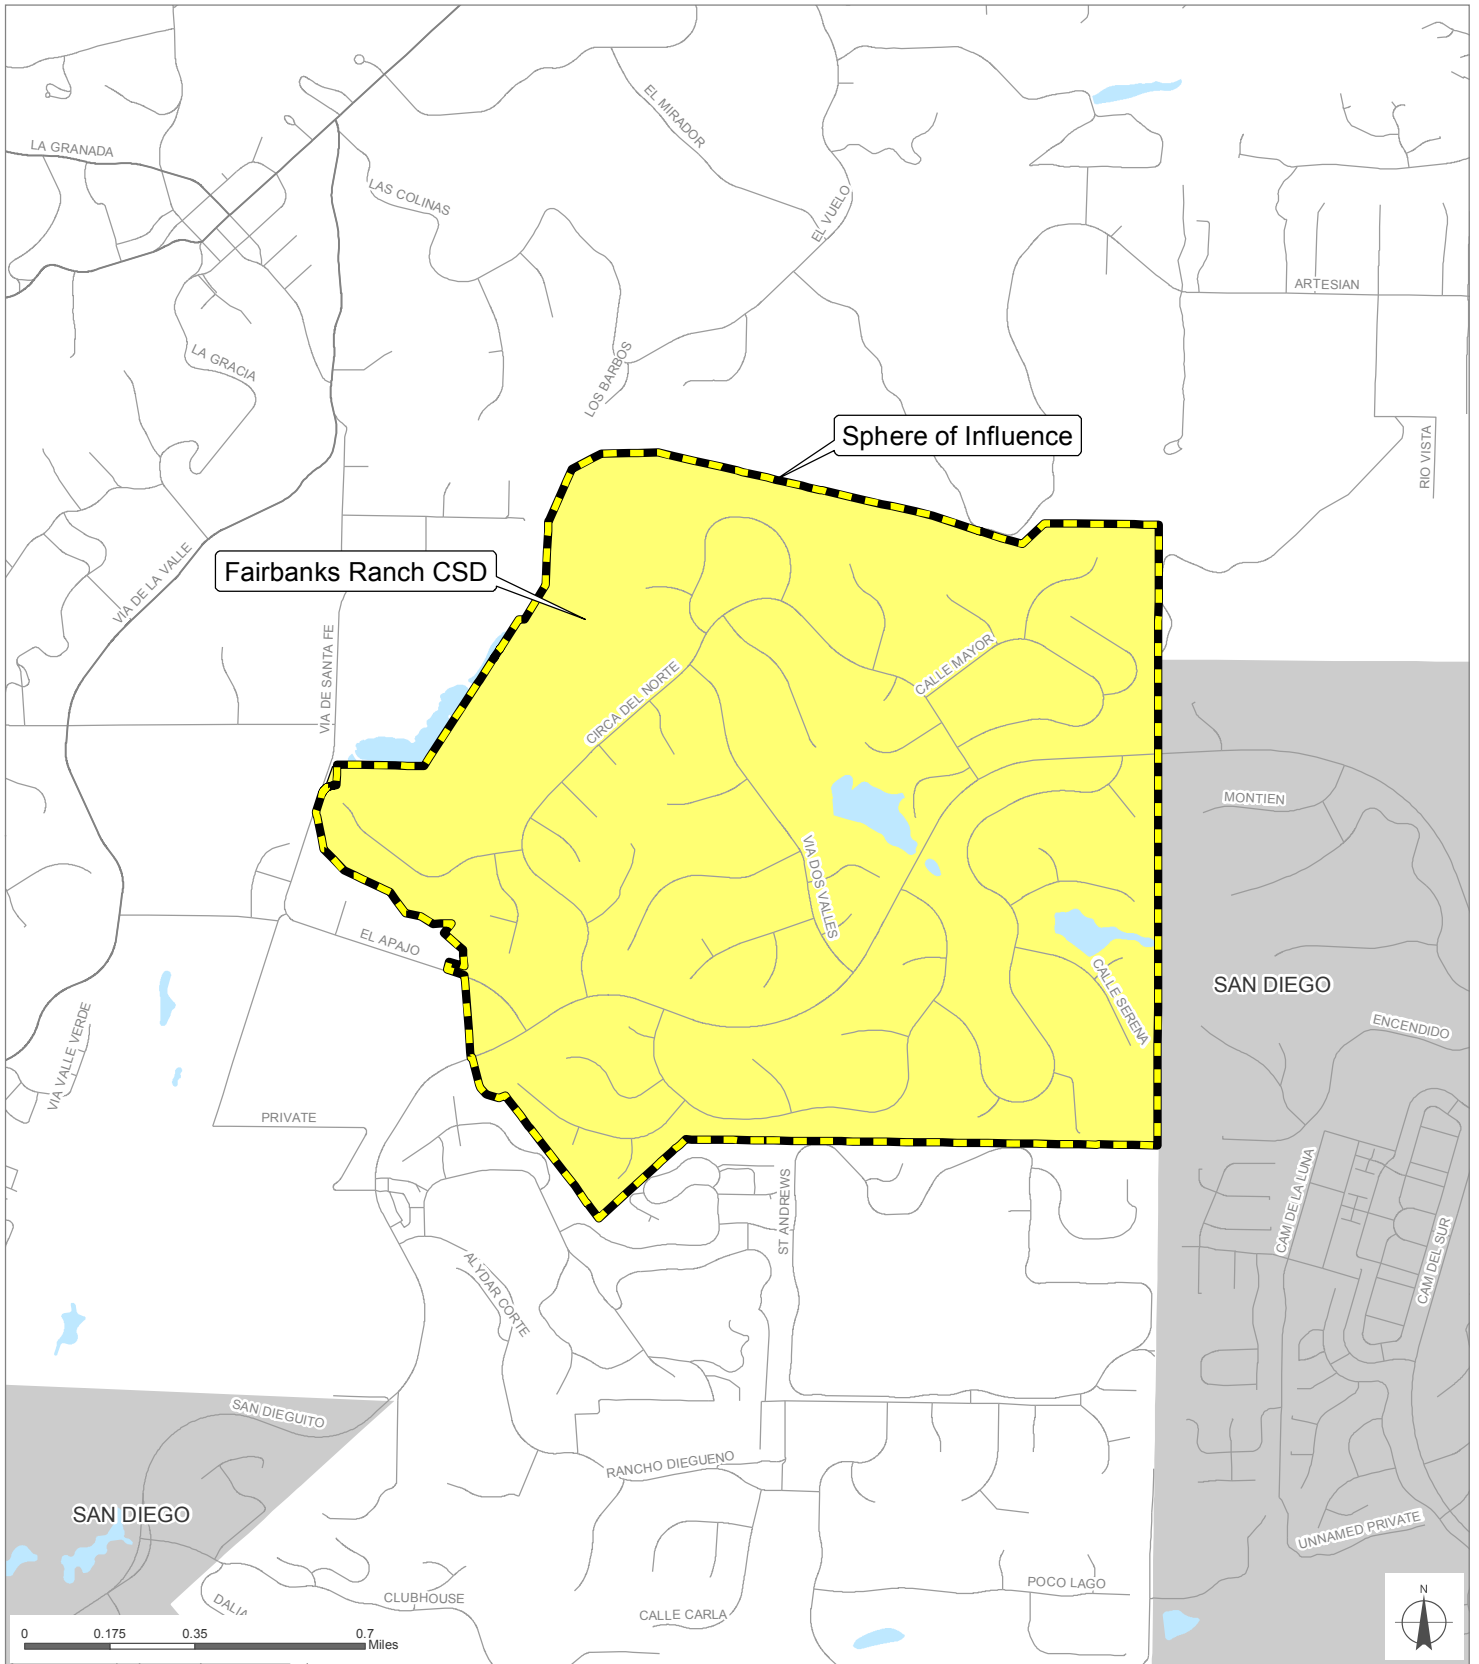

Fairbanks Ranch CSD

San Diego County
Local Agency Formation Commission
Regional Service Planning | Subdivision of the State of California

Created by Dieu Ngu -- 2/20/2019

G:\GIS\PROJECTS\Profile_maps\2019 maps\Districts\CSD_Fairbanks.mxd

SOI Adopted: 9 / 14 / 1987
SOI Affirmed: 8 / 6 / 2007
SOI Affirmed: 6 / 3 / 2013

SOI = Sphere of Influence