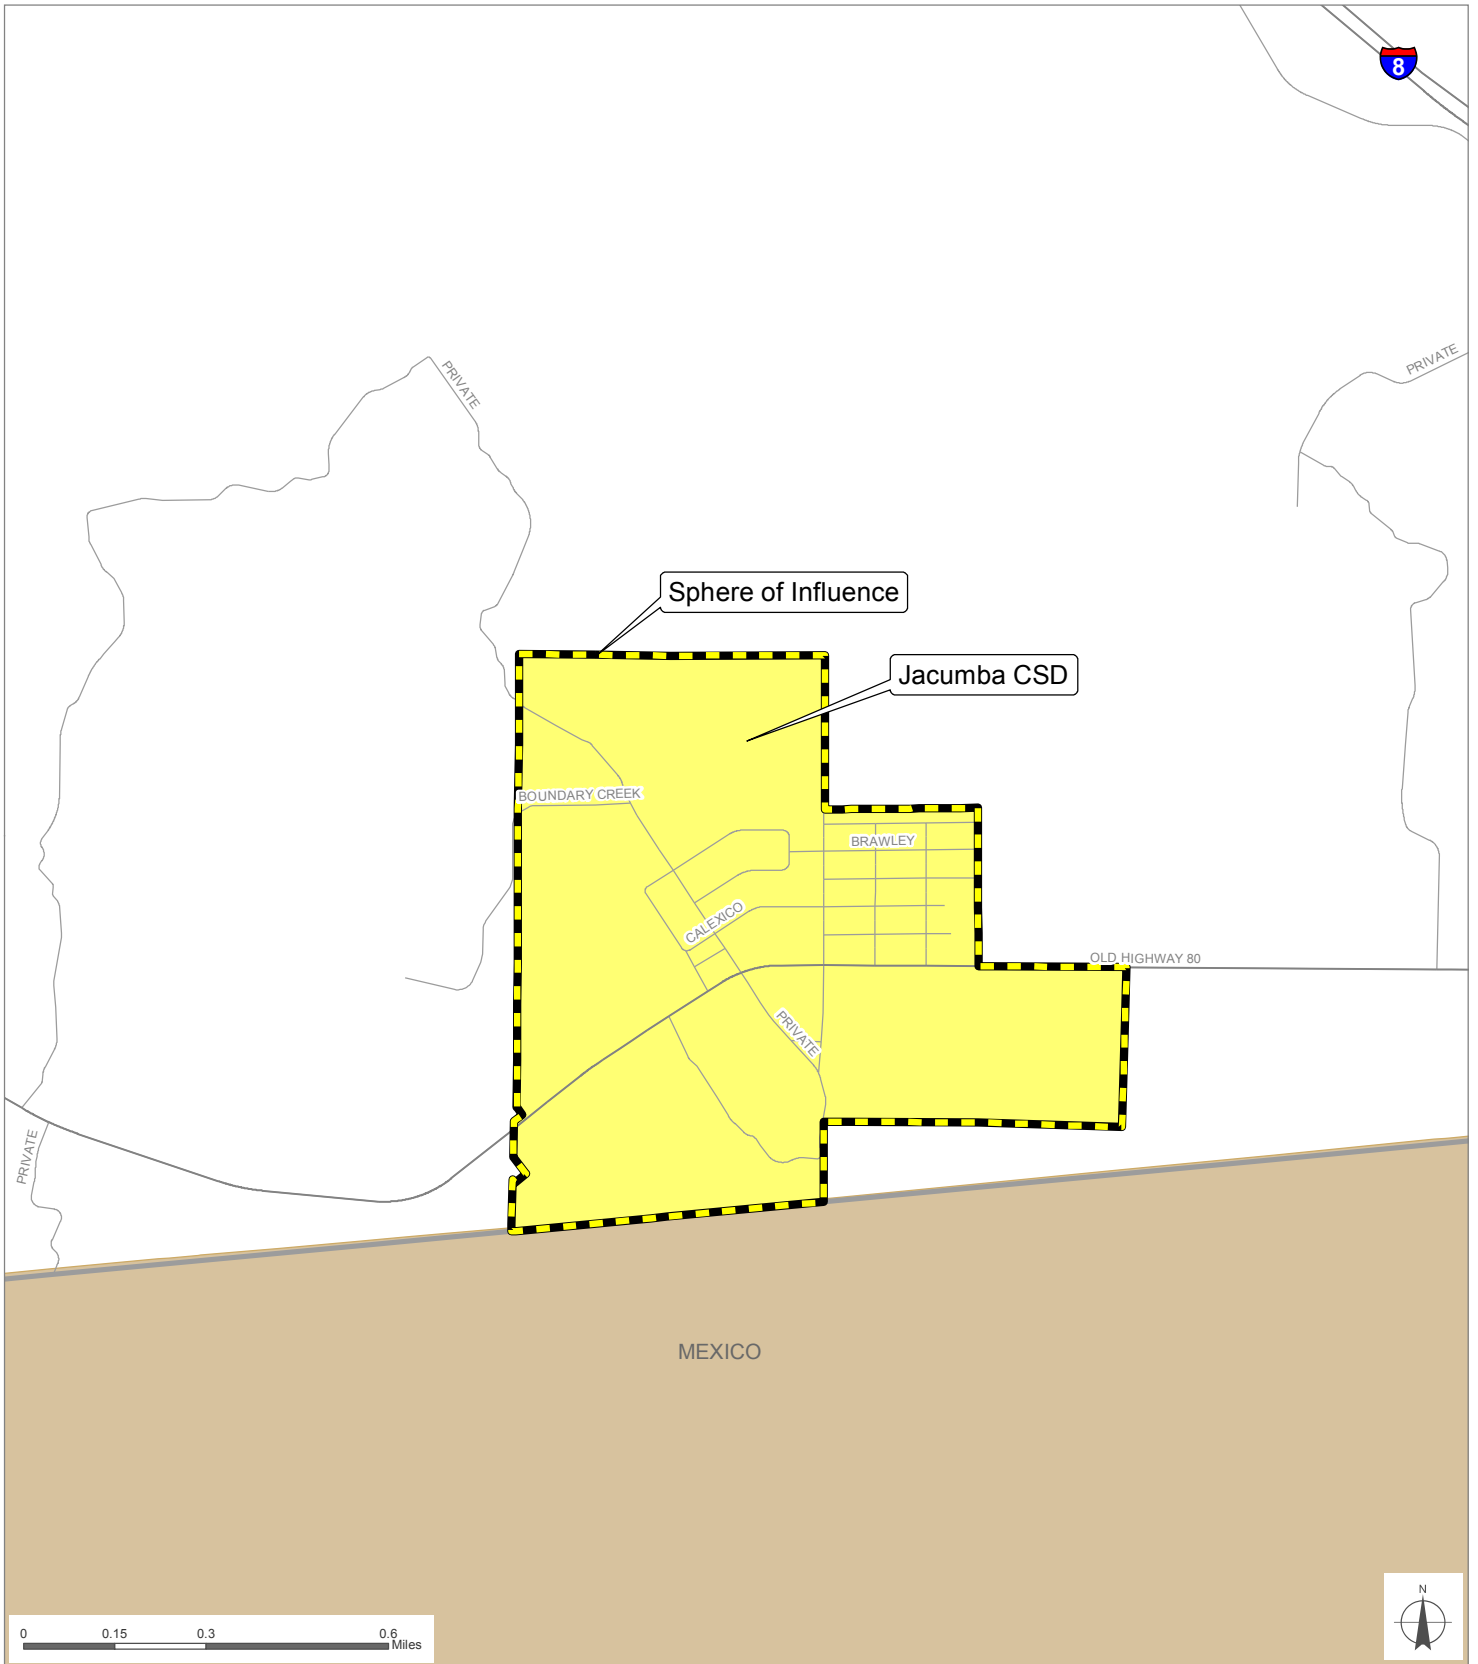

Jacumba CSD

San Diego County
Local Agency Formation Commission
Regional Service Planning | Subdivision of the State of California

Created by Dieu Ngu -- 2/20/2019

G:\GIS\PROJECTS\Profile_maps\2019 maps\Districts\CSD_Jacumba.mxd

SOI Adopted: 10 / 7 / 1985
SOI Affirmed: 8 / 6 / 2007
SOI Affirmed: 8 / 5 / 2013

SOI = Sphere of Influence