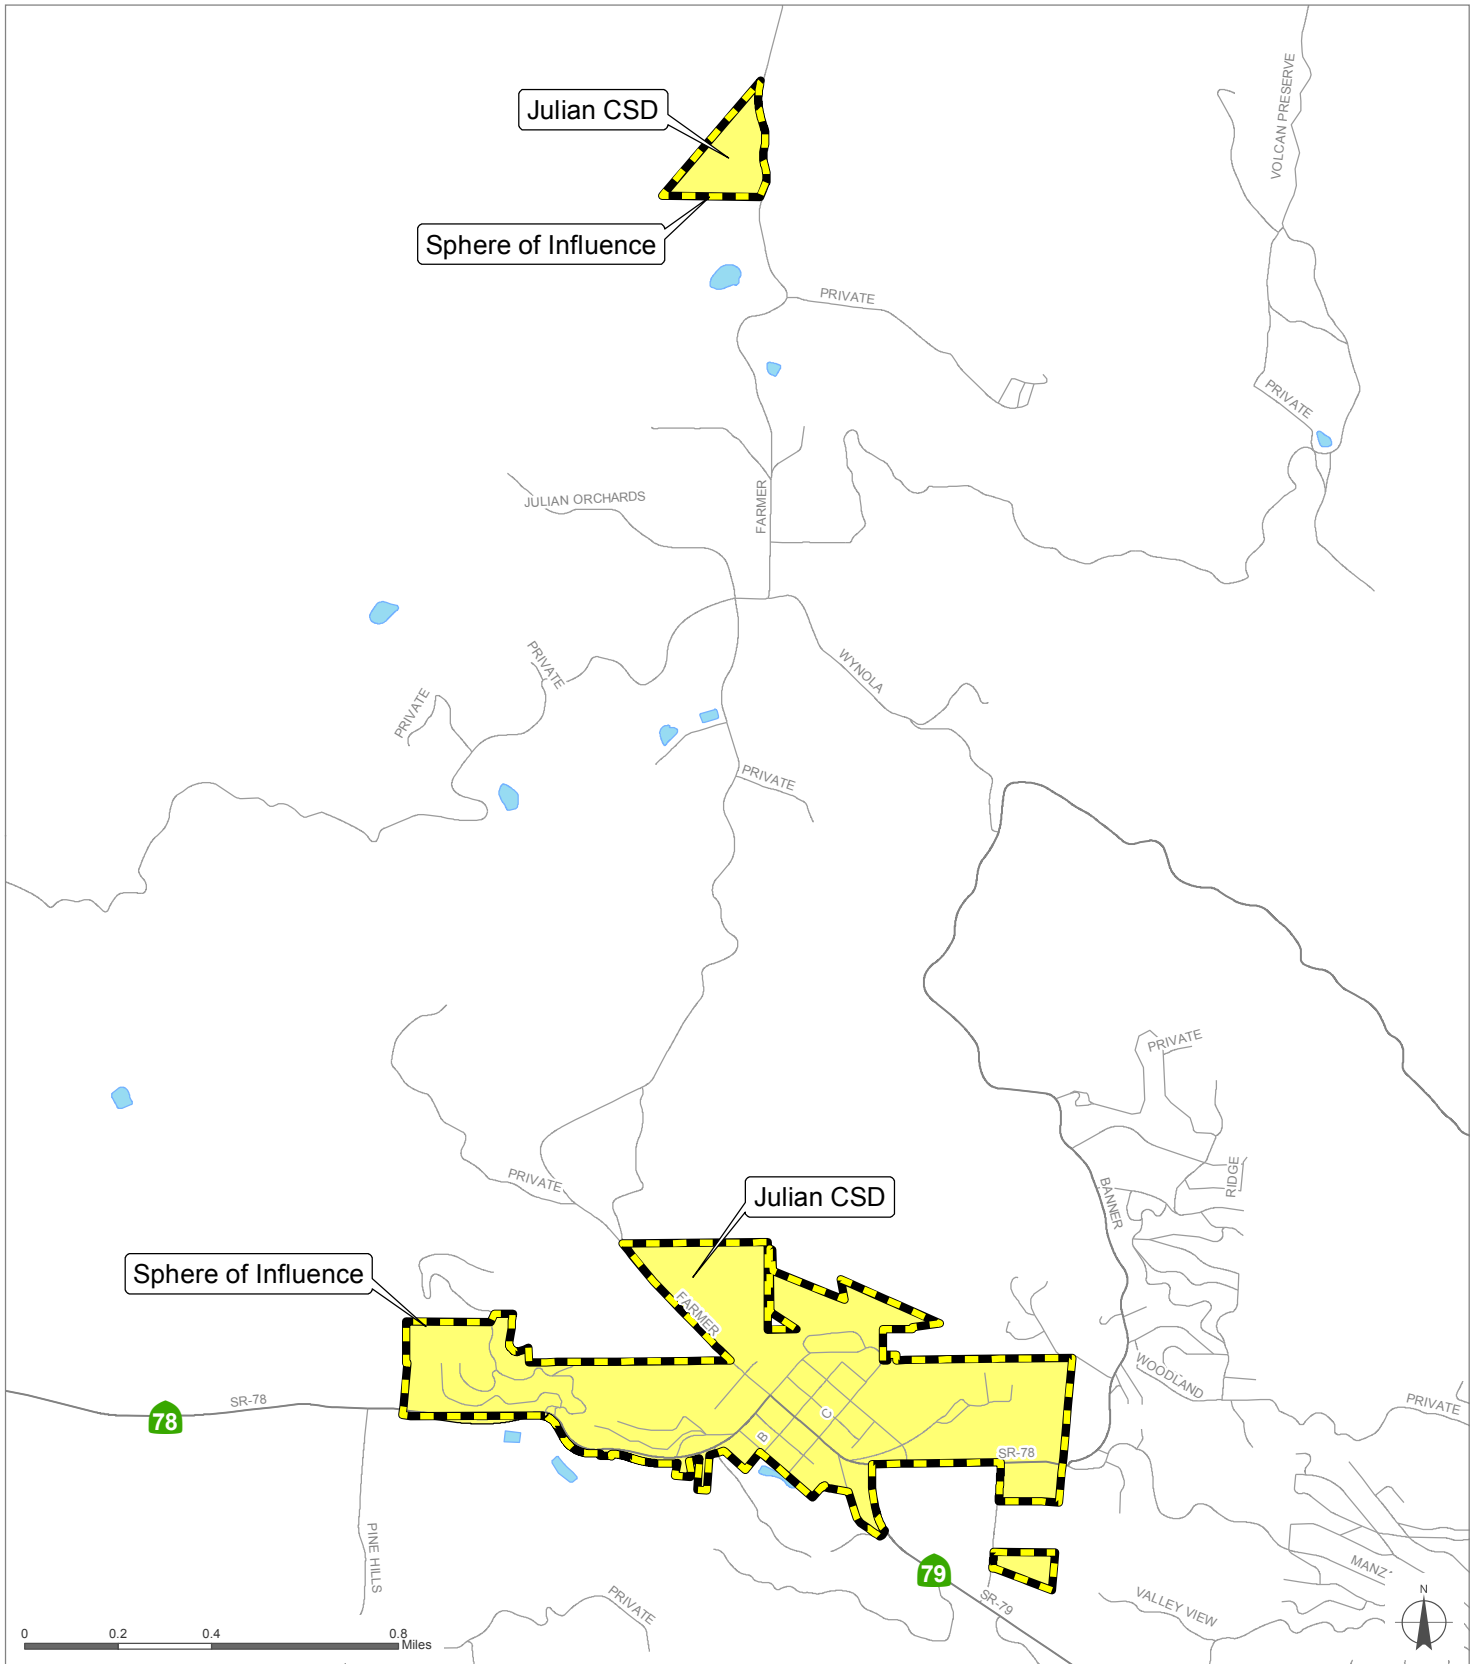

Julian CSD

San Diego County
Local Agency Formation Commission
Regional Service Planning | Subdivision of the State of California

Created by Dieu Ngu -- 2/20/2019

G:\GIS\PROJECTS\Profile_maps\2019 maps\Districts\CSD_Julian.mxd

SOI Adopted: 4 / 4 / 1988
SOI Affirmed: 8 / 6 / 2007
SOI Affirmed: 8 / 5 / 2013

SOI = Sphere of Influence