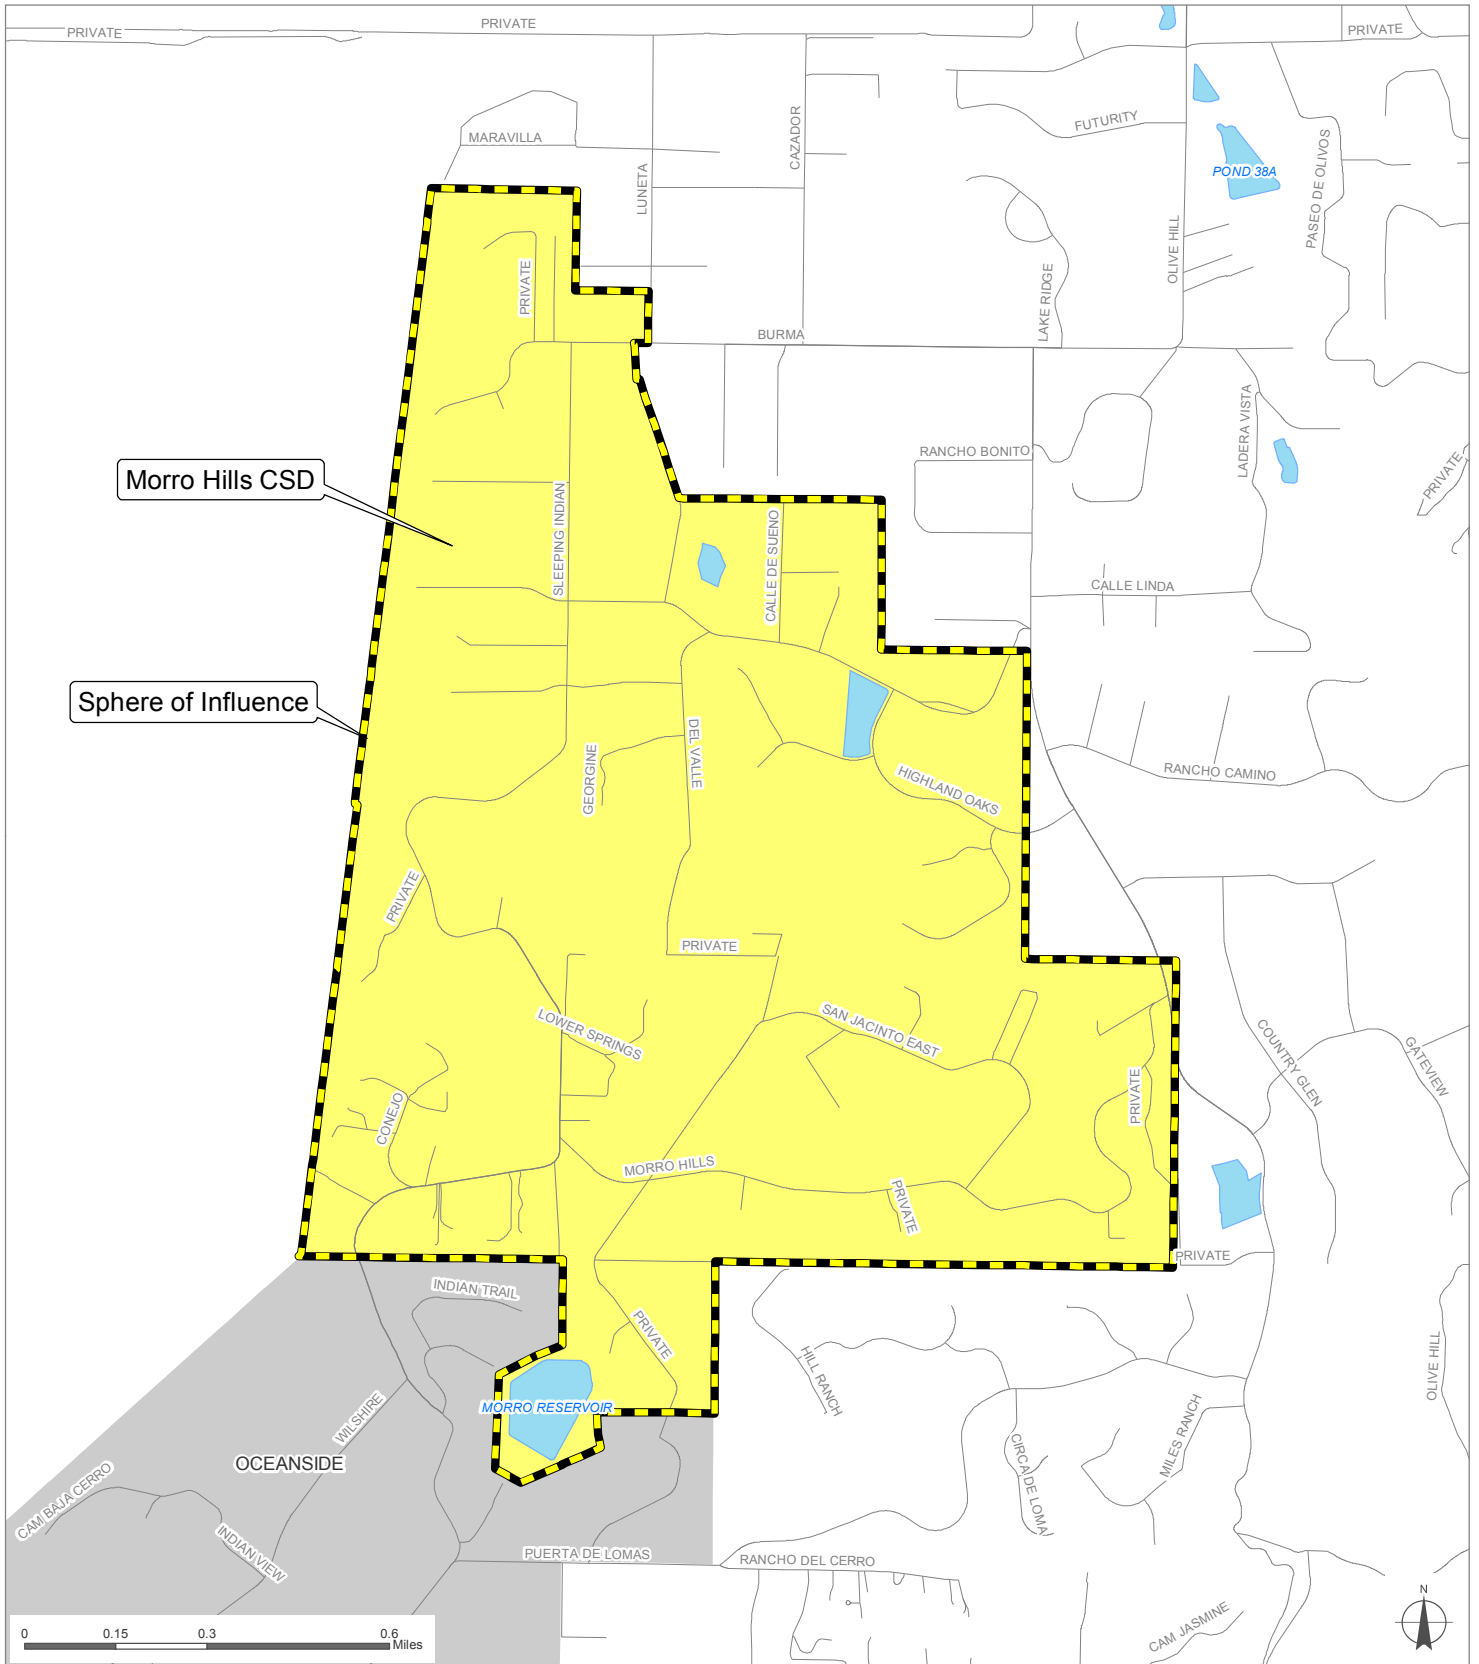

Morro Hills CSD

Morro Hills CSD

Sphere of Influence

San Diego County
Local Agency Formation Commission
Regional Service Planning | Subdivision of the State of California

Created by Dieu Ngu -- 2/20/2019

G:\GIS\PROJECTS\Profile_maps\2019 maps\Districts\CSD_Morro.mxd

SOI Adopted: 11 / 5 / 1984
SOI Affirmed: 8 / 6 / 2007
SOI Affirmed: 8 / 5 / 2013

SOI = Sphere of Influence