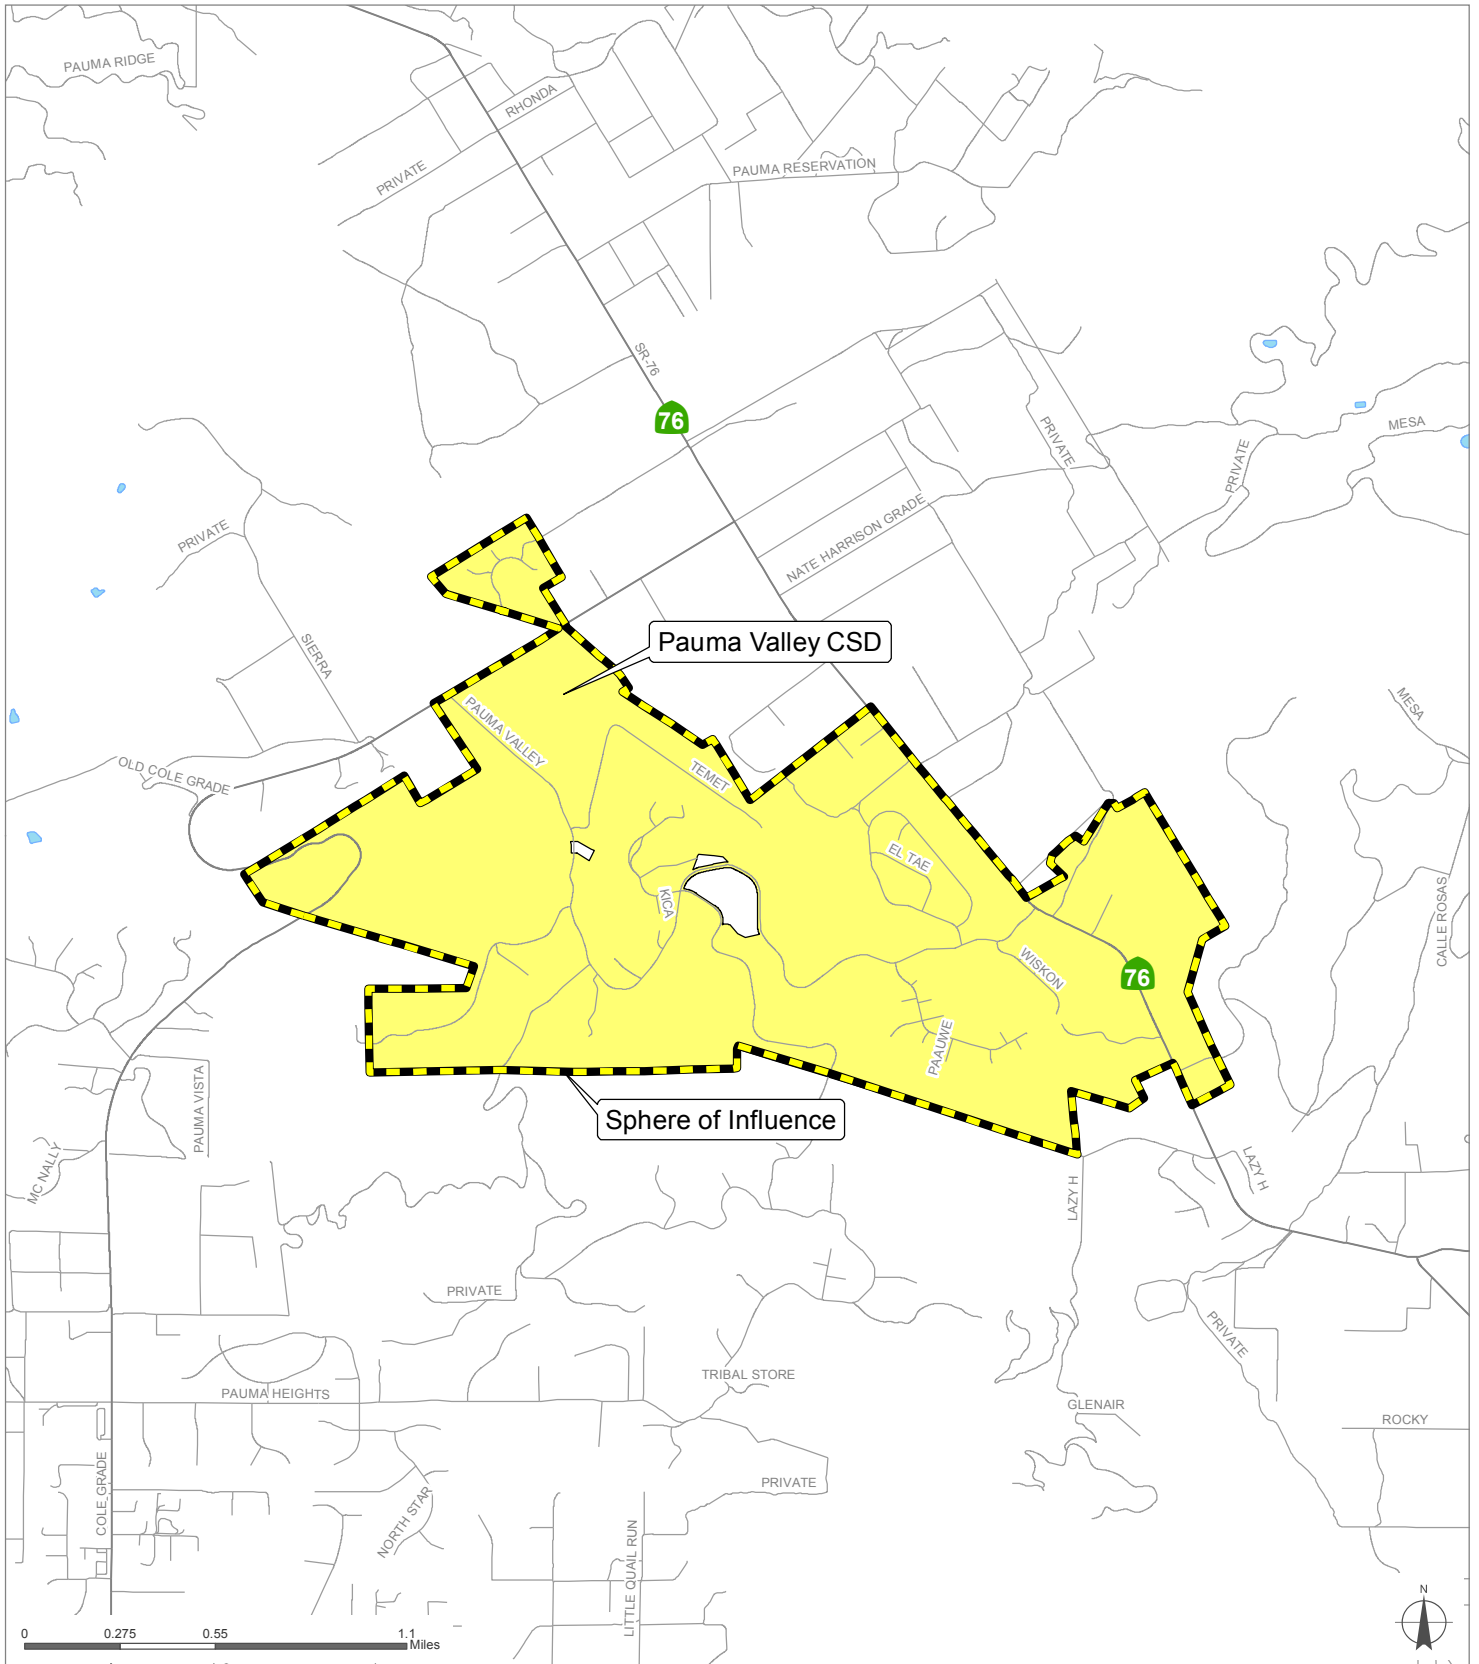

# Pauma Valley CSD

**San Diego County**  
**Local Agency Formation Commission**  
 Regional Service Planning | Subdivision of the State of California

This map is provided without warranty of any kind, either express or implied, including but not limited to the implied warranties of merchantability and fitness for a particular purpose. Copyright LAFCO and SanGIS. All Rights Reserved. This product may contain information from the SANDAG Regional Information System which cannot be reproduced without the written permission of SANDAG. This map has been prepared for descriptive purposes only and is considered accurate according to SanGIS and LAFCO data.  
 Created by Dieu Ngu -- 2/20/2019

G:\GIS\PROJECTS\Profile\_maps\2019 maps\Districts\CSD\_Pauma.mxd

SOI Adopted: 6 / 2 / 1986  
 SOI Affirmed: 11 / 7 / 2005  
 SOI Affirmed: 8 / 6 / 2007  
 SOI Affirmed: 8 / 5 / 2013

SOI = Sphere of Influence