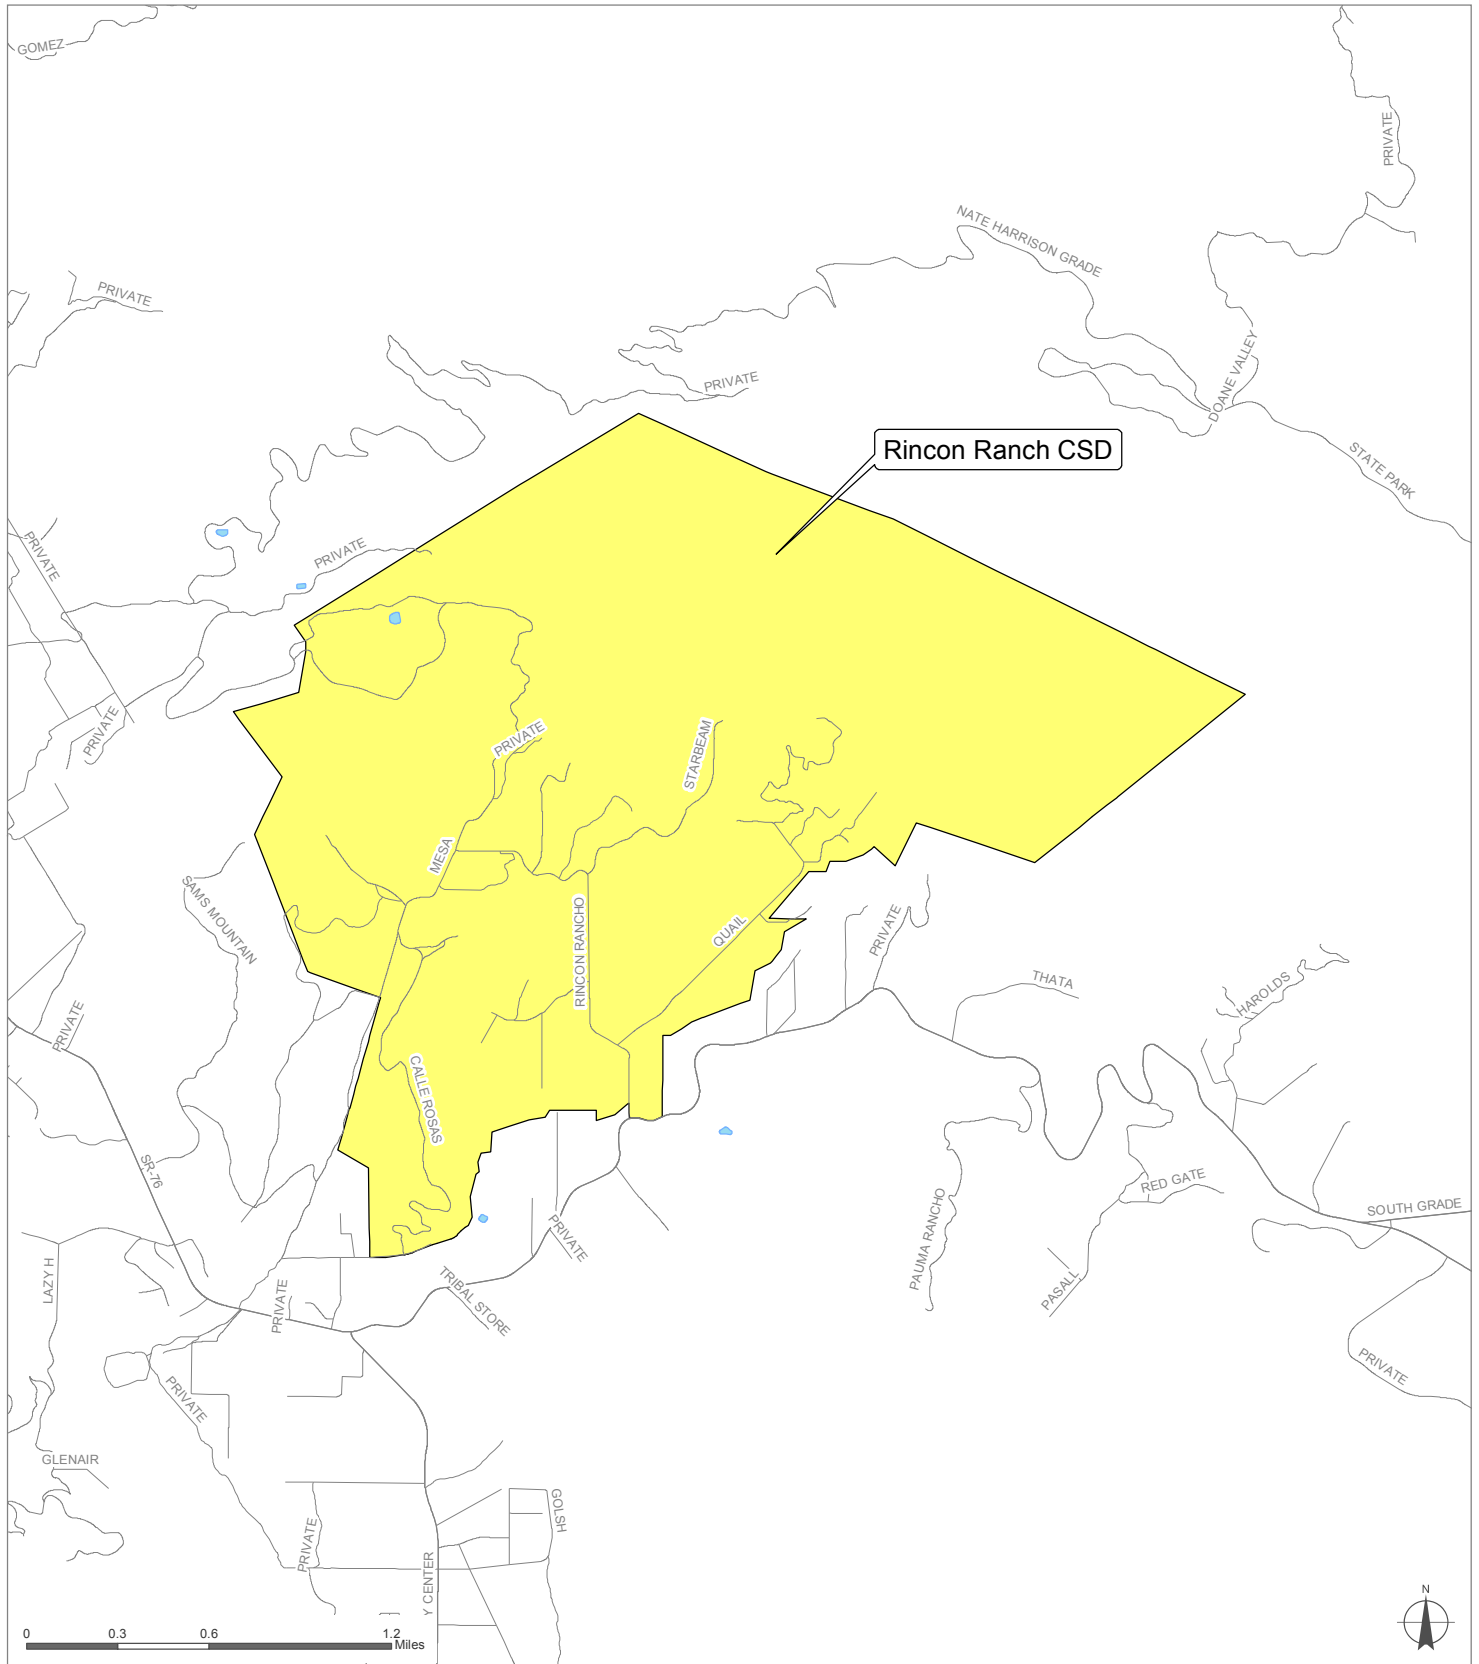

Rincon Ranch CSD

Rincon Ranch CSD

San Diego County
Local Agency Formation Commission
Regional Service Planning | Subdivision of the State of California

Created by Dieu Ngu -- 2/20/2019

G:\GIS\PROJECTS\Profile_maps\2019 maps\Districts\CSD_Rincon.mxd

Zero SOI Adopted: 6/2/1986
Zero SOI Affirmed: 11/7/2005
Zero SOI Reaffirmed: 8/6/2007
Zero SOI Affirmed: 8/5/2013

SOI = Sphere of Influence