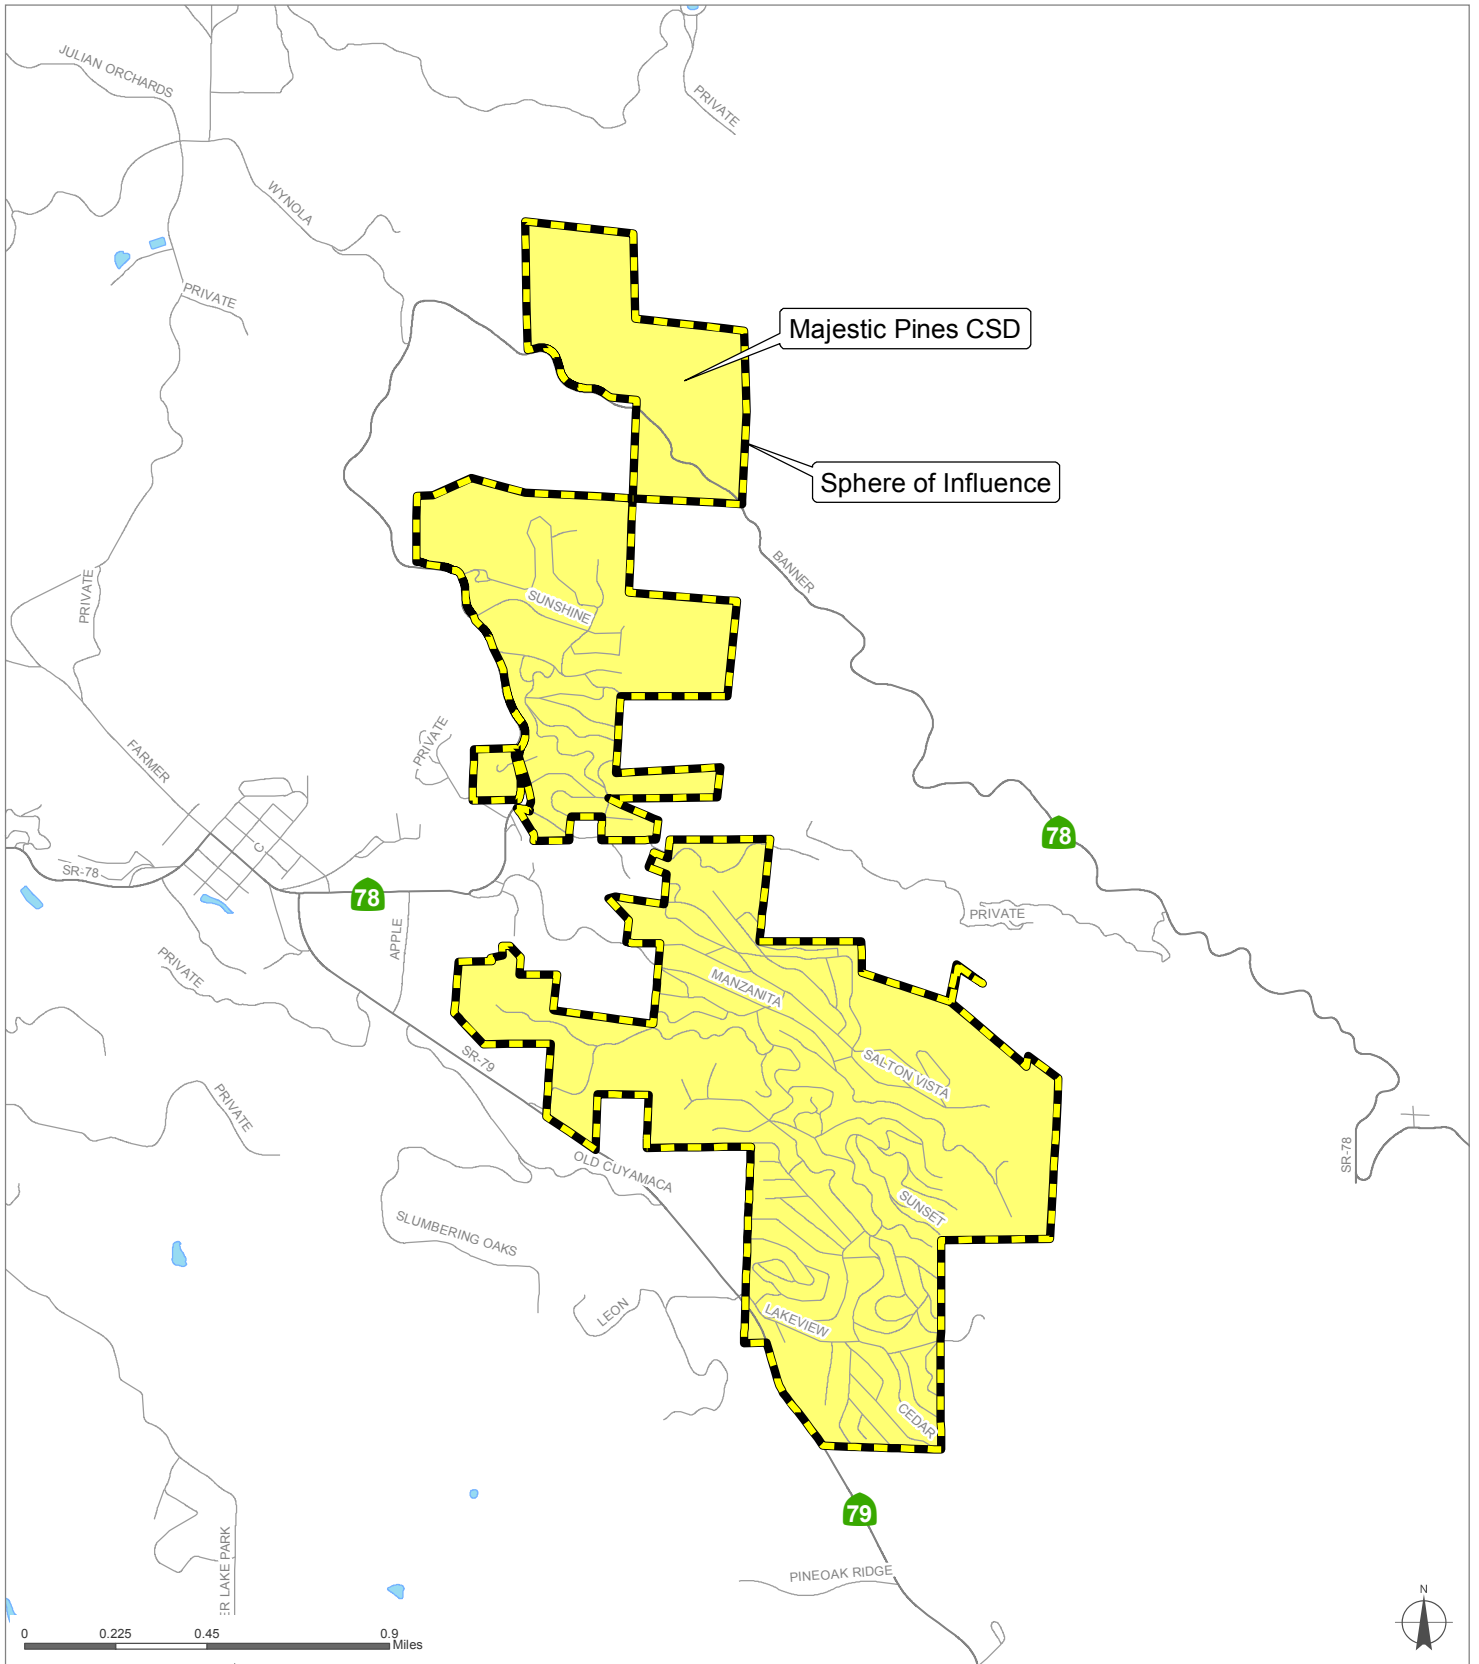

Majestic Pines CSD

San Diego County
Local Agency Formation Commission
Regional Service Planning | Subdivision of the State of California

Created by Dieu Ngu -- 2/20/2019

G:\GIS\PROJECTS\Profile_maps\2019 maps\Districts\CSD_Majestic.mxd

SOI Adopted: 9 / 13 / 1993
SOI Affirmed: 8 / 6 / 2007
SOI Affirmed: 8 / 5 / 2013

SOI = Sphere of Influence