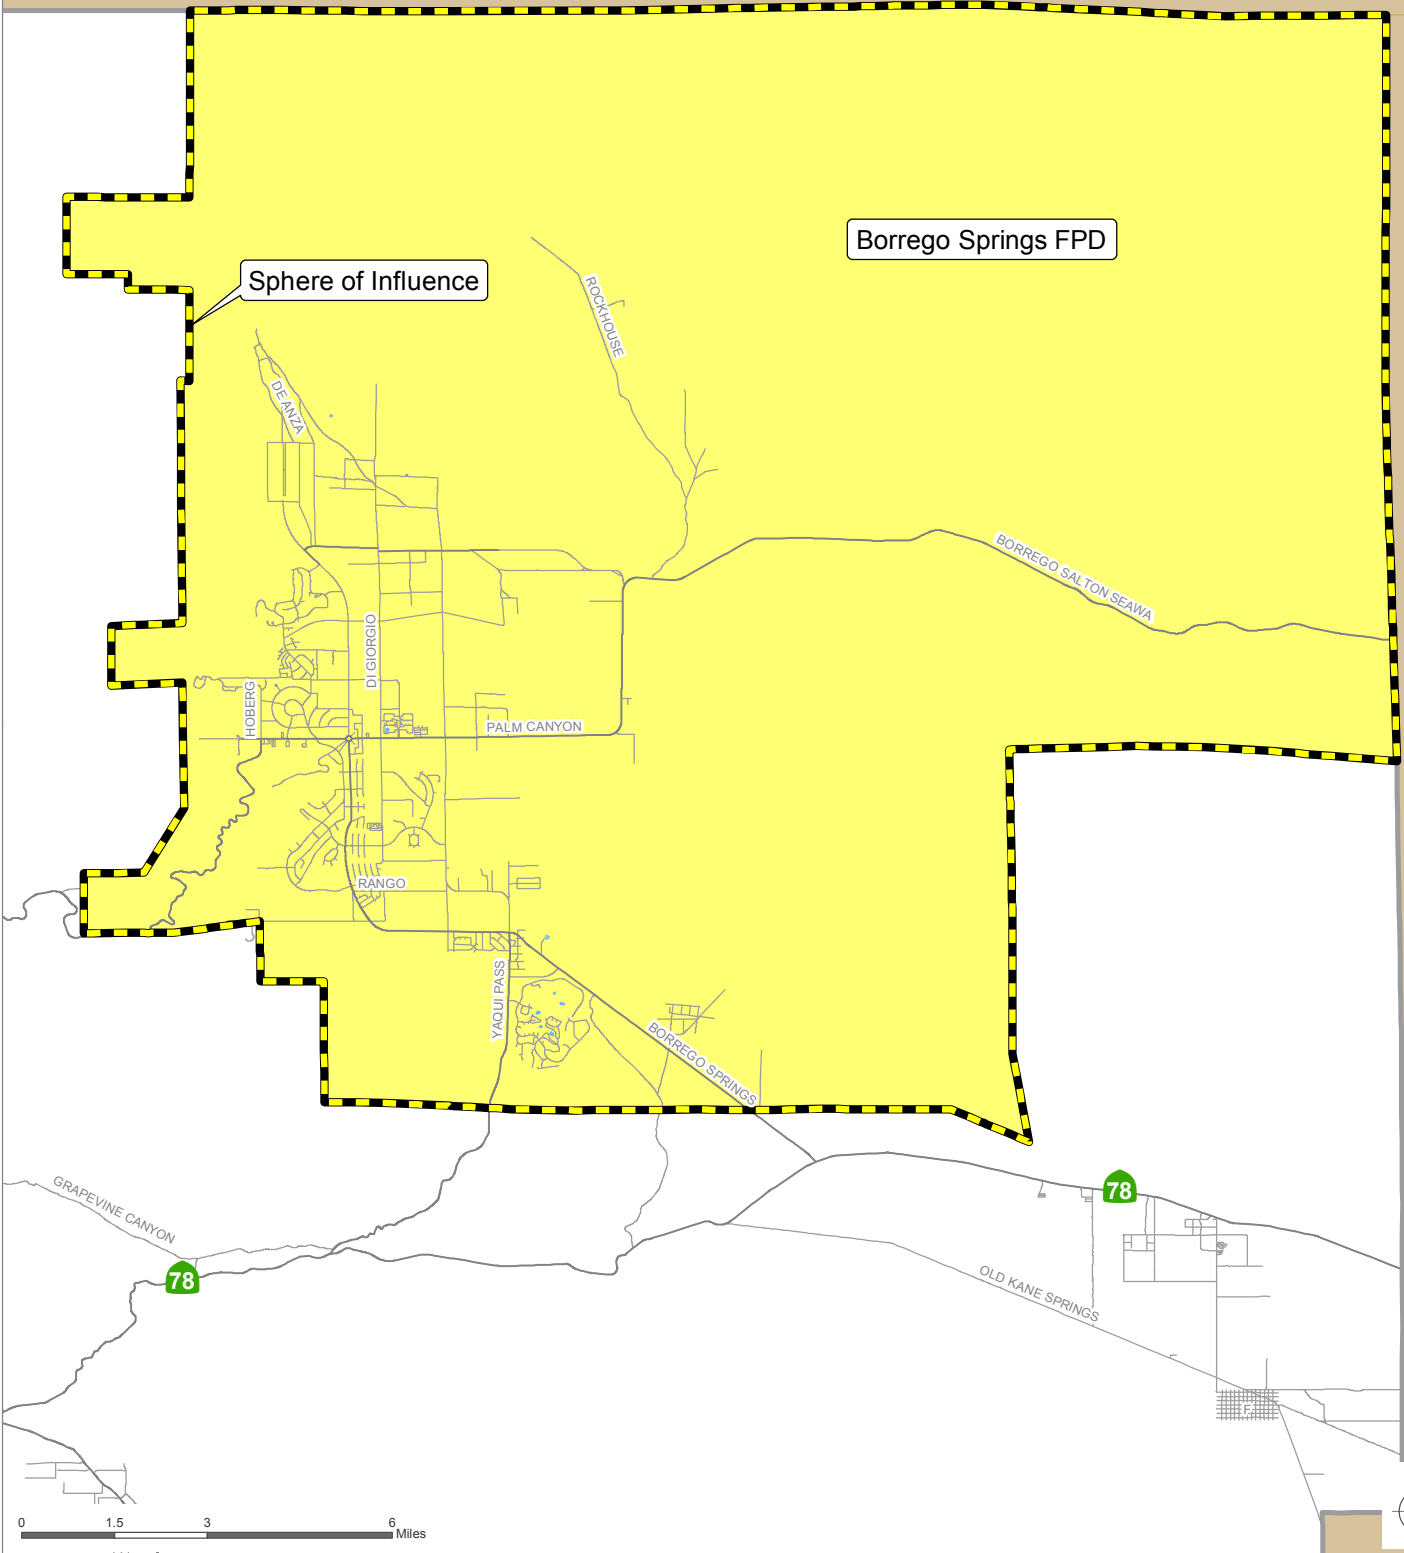

# Borrego Springs FPD

**San Diego County**  
**Local Agency Formation Commission**  
 Regional Service Planning | Subdivision of the State of California

This map is provided without warranty of any kind, either express or implied, including but not limited to the implied warranties of merchantability and fitness for a particular purpose. Copyright LAFCO and SanGIS. All Rights Reserved. This product may contain information from the SANDAG Regional Information System which cannot be reproduced without the written permission of SANDAG. This map has been prepared for descriptive purposes only and is considered accurate according to SanGIS and LAFCO data.  
 Created by Dieu Ngu -- 2/20/2019

G:\GIS\PROJECTS\Profile\_maps\2019 maps\Districts\FPD\_Borrego\_Springs.mxd

SOI Adopted: 5 / 7 / 2007  
 SOI Affirmed: 8 / 6 / 2007  
 SOI Affirmed: 11 / 4 / 2013

SOI = Sphere of Influence