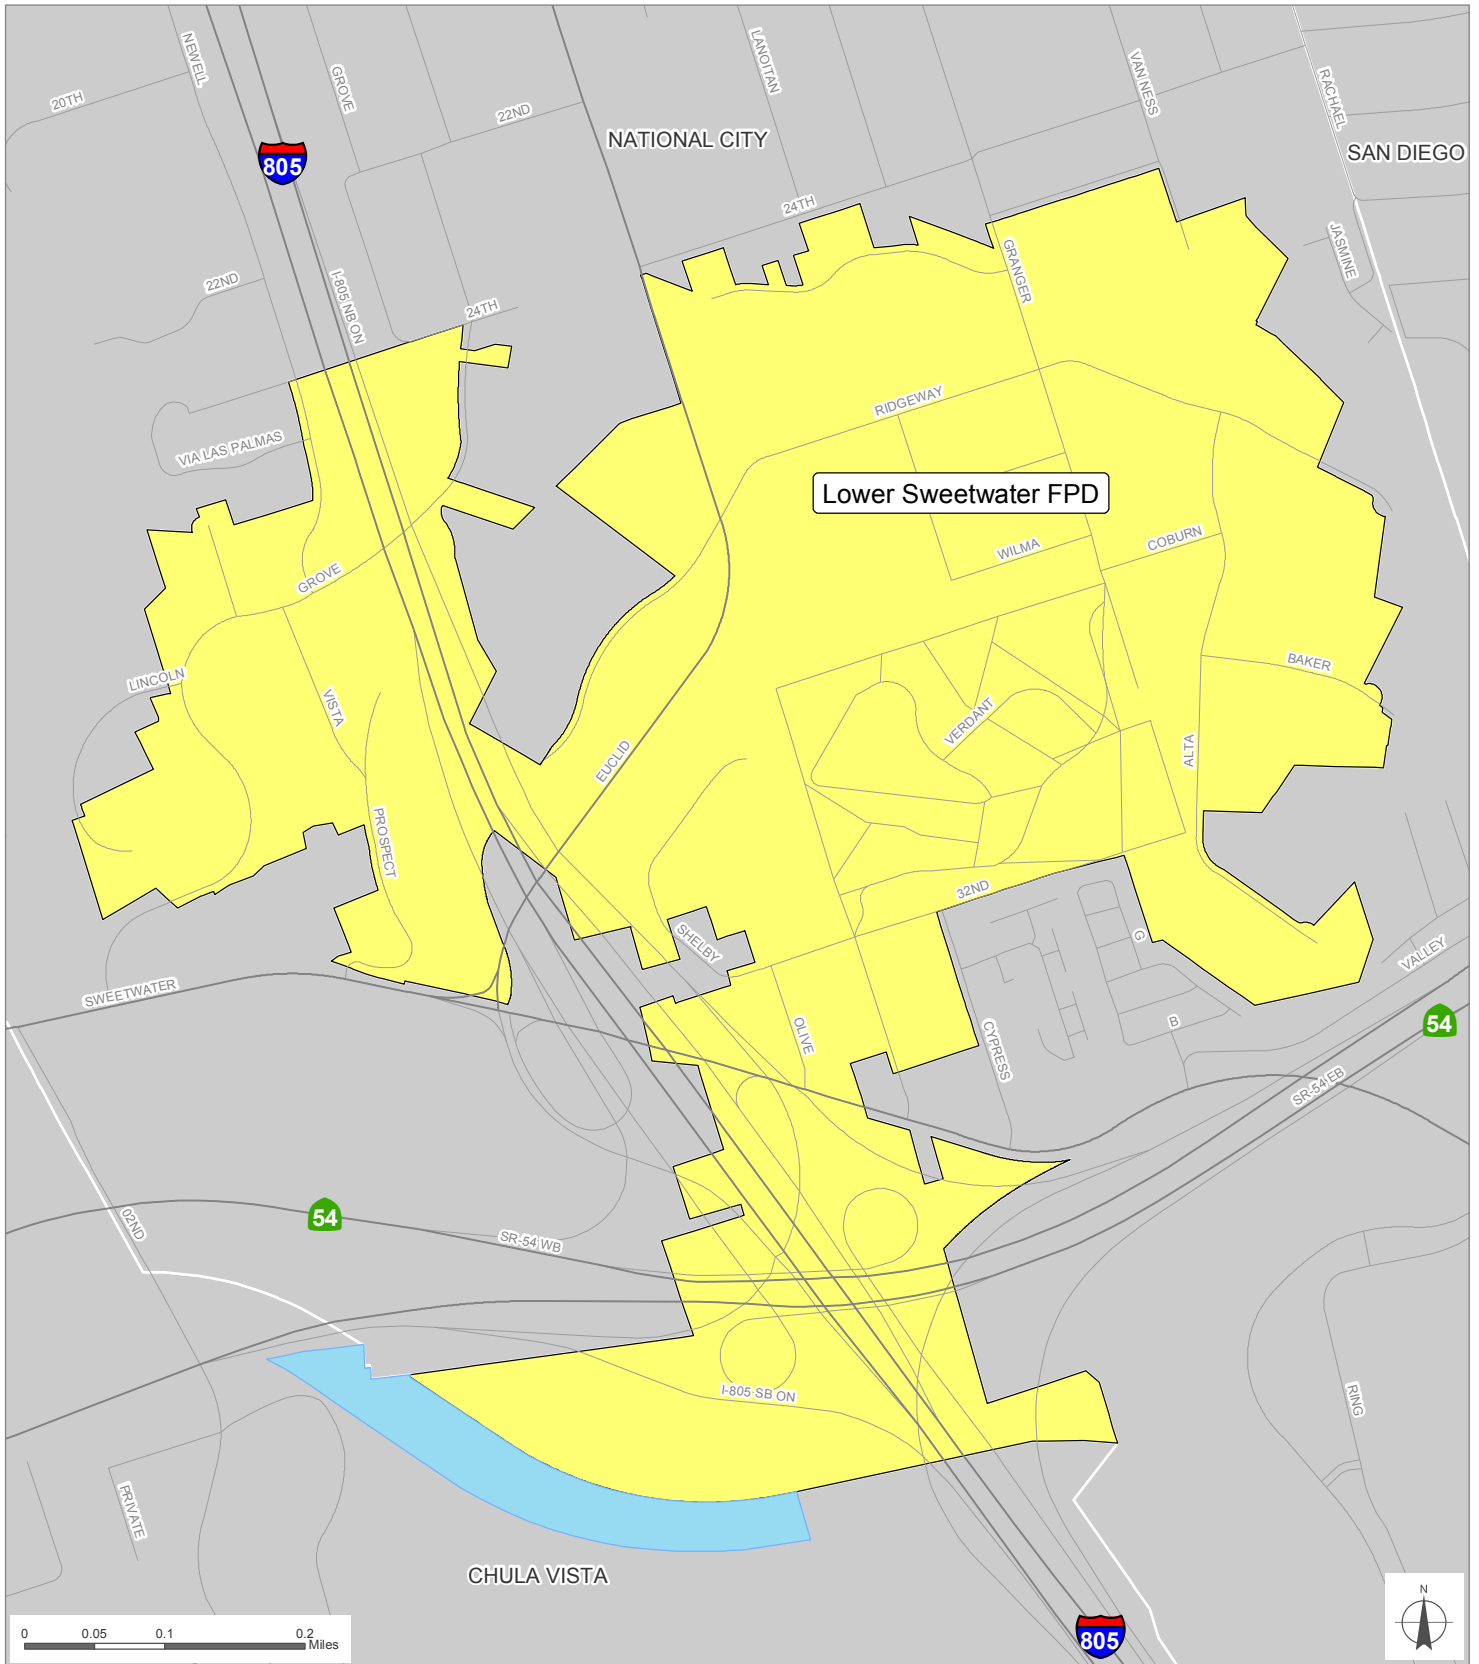

Lower Sweetwater FPD

San Diego County
Local Agency Formation Commission
Regional Service Planning | Subdivision of the State of California

Created by Dieu Ngu -- 2/21/2019

G:\GIS\PROJECTS\Profile_maps\2019 maps\Districts\FPD_Lower_Sweetwater.mxd

- Zero SOI Adopted: 2 / 4 / 1985
- Zero SOI Affirmed: 2 / 7 / 2005
- Zero SOI Affirmed: 5 / 7 / 2007
- Zero SOI Affirmed: 8 / 6 / 2007
- Zero SOI Affirmed: 12 / 2 / 2013

SOI = Sphere of Influence