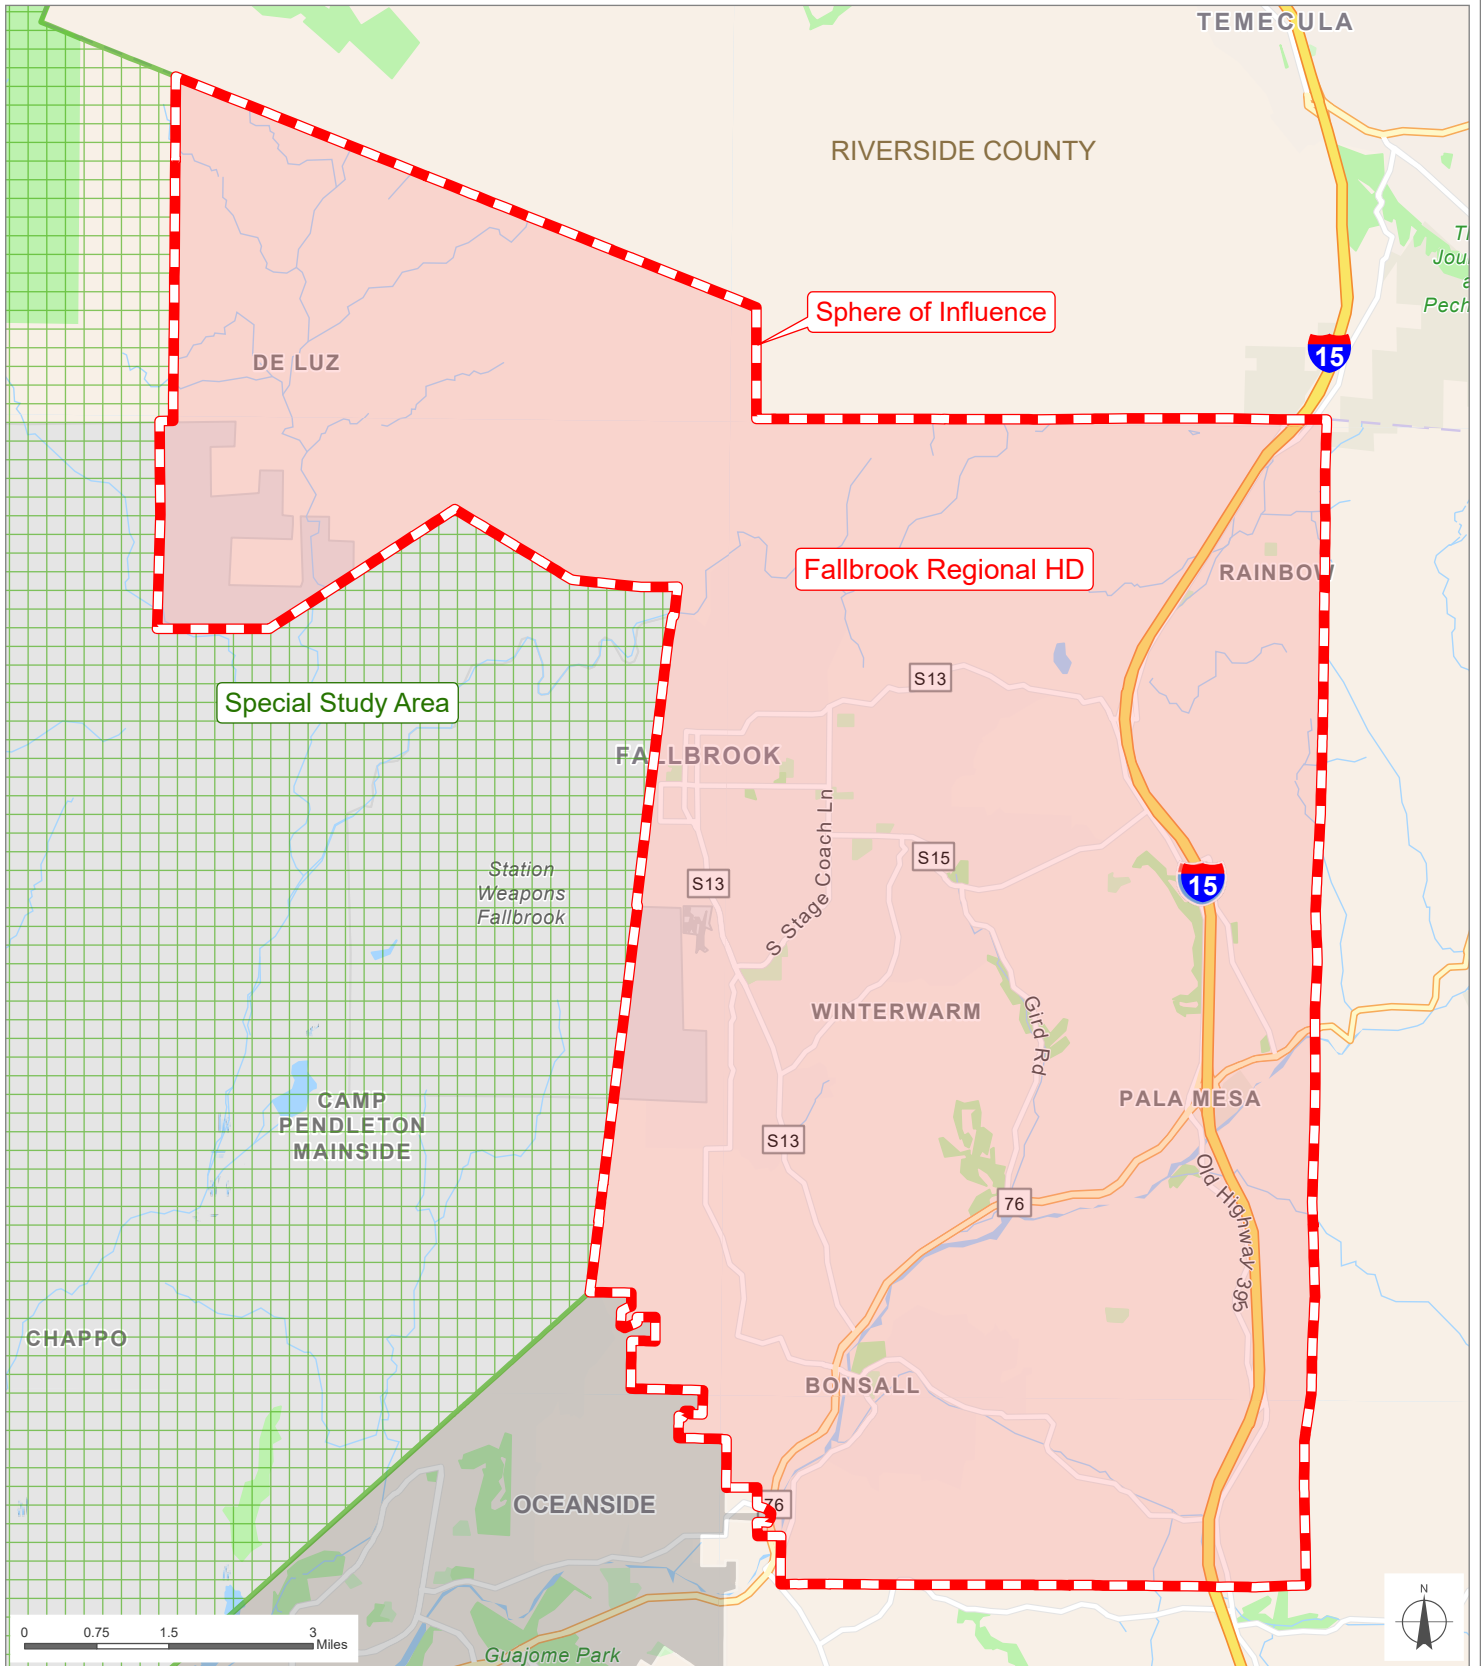

Fallbrook Regional HD

San Diego County
Local Agency Formation Commission
 Regional Service Planning | Subdivision of the State of California

This map is provided without warranty of any kind, either express or implied, including but not limited to the implied warranties of merchantability and fitness for a particular purpose. Copyright LAFCO and SanGIS. All Rights Reserved. This product may contain information from the SANDAG Regional Information System which cannot be reproduced without the written permission of SANDAG. This map has been prepared for descriptive purposes only and is considered accurate according to SanGIS and LAFCO data.

Created by Dieu Ngu -- 1/12/2026

G:\GIS\PROJECTS\Profile_maps\2026 maps\Districts\HD_Fallbrook.aprx

SOI Adopted: 6 / 2 / 1986
 SOI Affirmed: 8 / 6 / 2007
 SOI Affirmed: 5 / 4 / 2015

SOI = Sphere of Influence