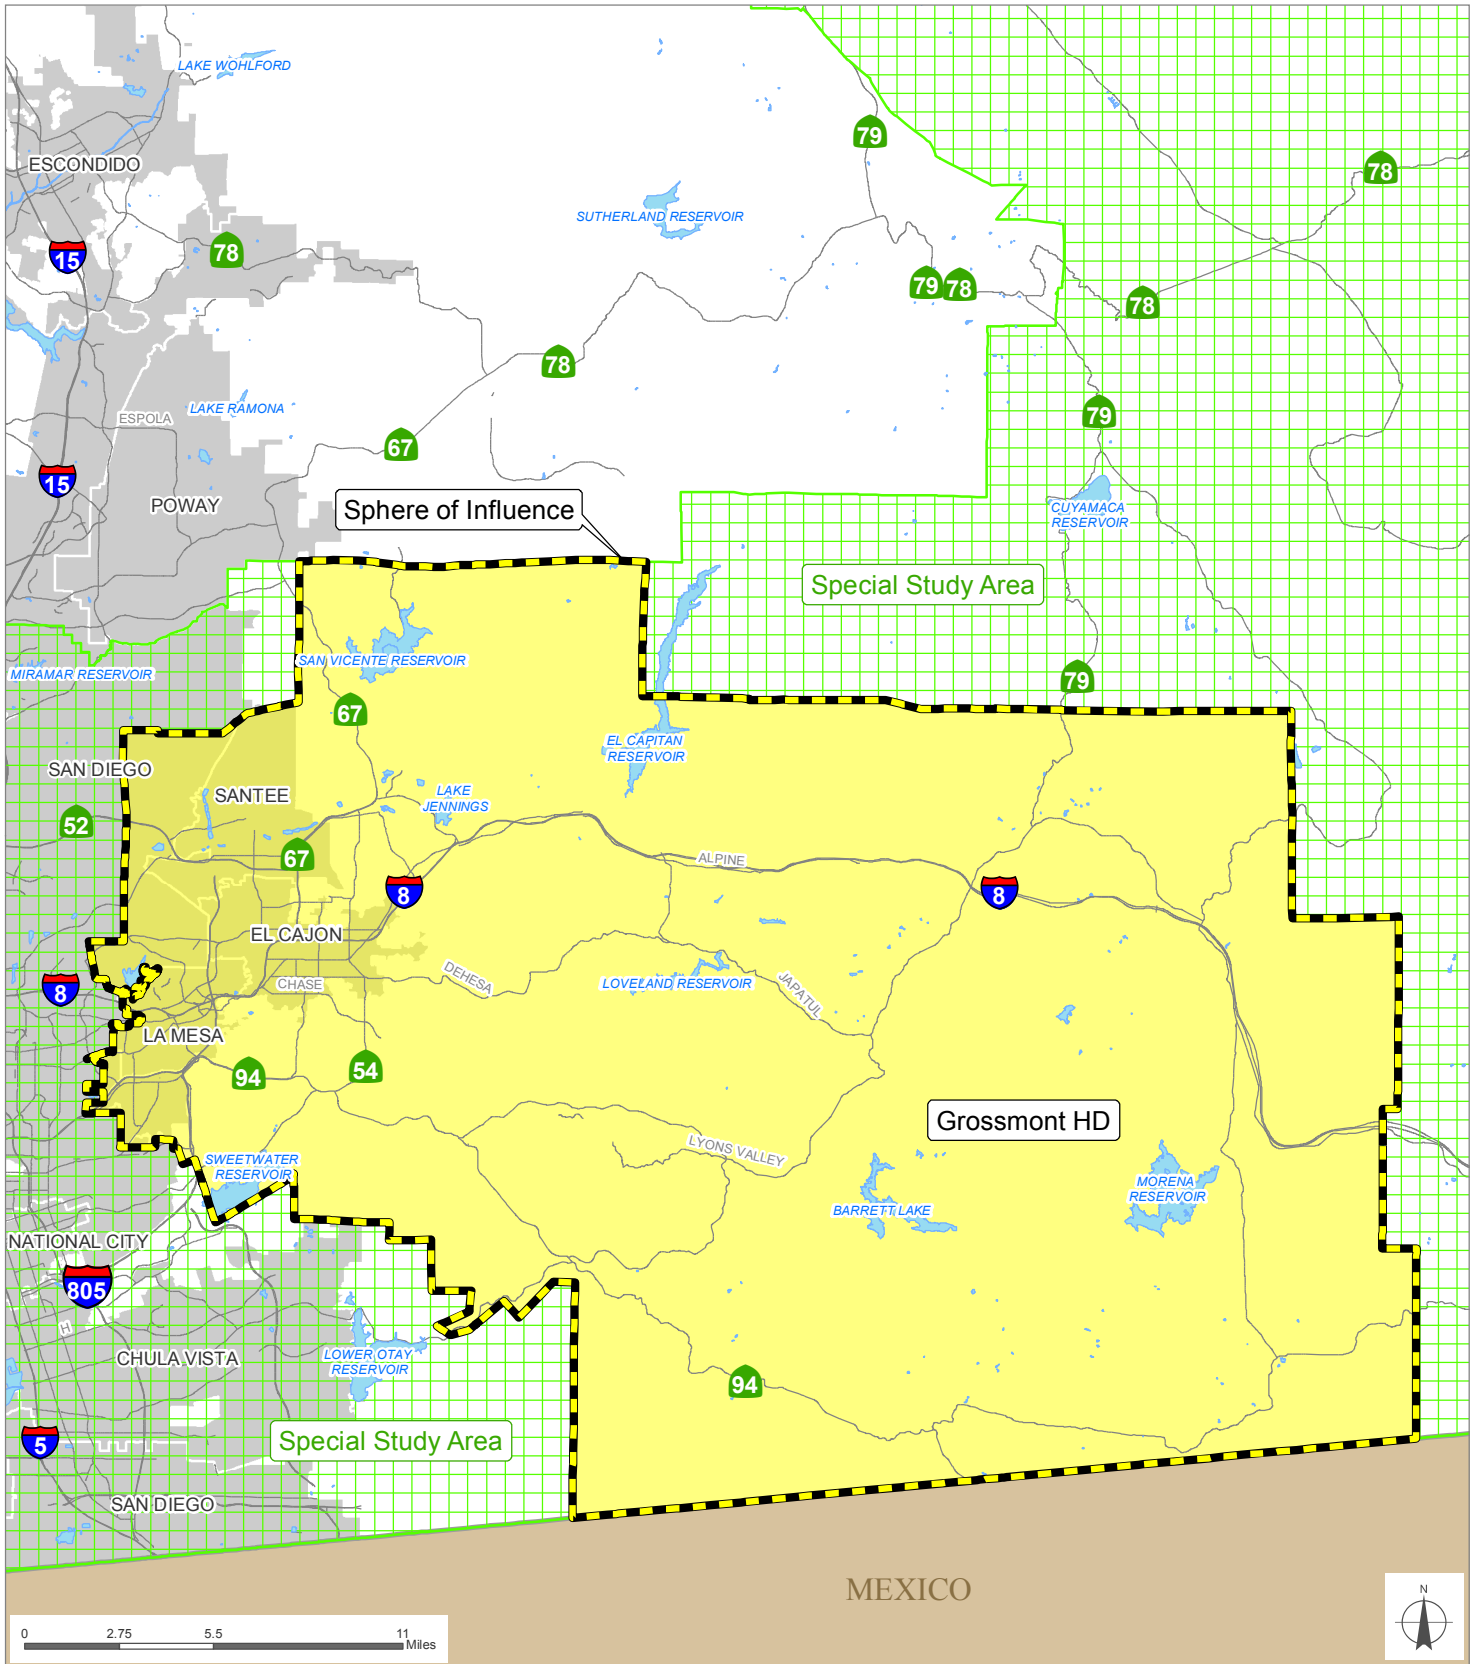

Grossmont HD

MEXICO

San Diego County
Local Agency Formation Commission
 Regional Service Planning | Subdivision of the State of California

This map is provided without warranty of any kind, either express or implied, including but not limited to the implied warranties of merchantability and fitness for a particular purpose. Copyright LAFCO and SanGIS. All Rights Reserved. This product may contain information from the SANDAG Regional Information System which cannot be reproduced without the written permission of SANDAG. This map has been prepared for descriptive purposes only and is considered accurate according to SanGIS and LAFCO data.

Created by Dieu Ngu -- 2/21/2019

G:\GIS\PROJECTS\Profile_maps\2019 maps\Districts\HD_Grossmont.mxd

SOI Adopted: 6 / 2 / 1986
 SOI Affirmed: 8 / 6 / 2007
 SOI Affirmed: 5 / 4 / 2015

SOI = Sphere of Influence