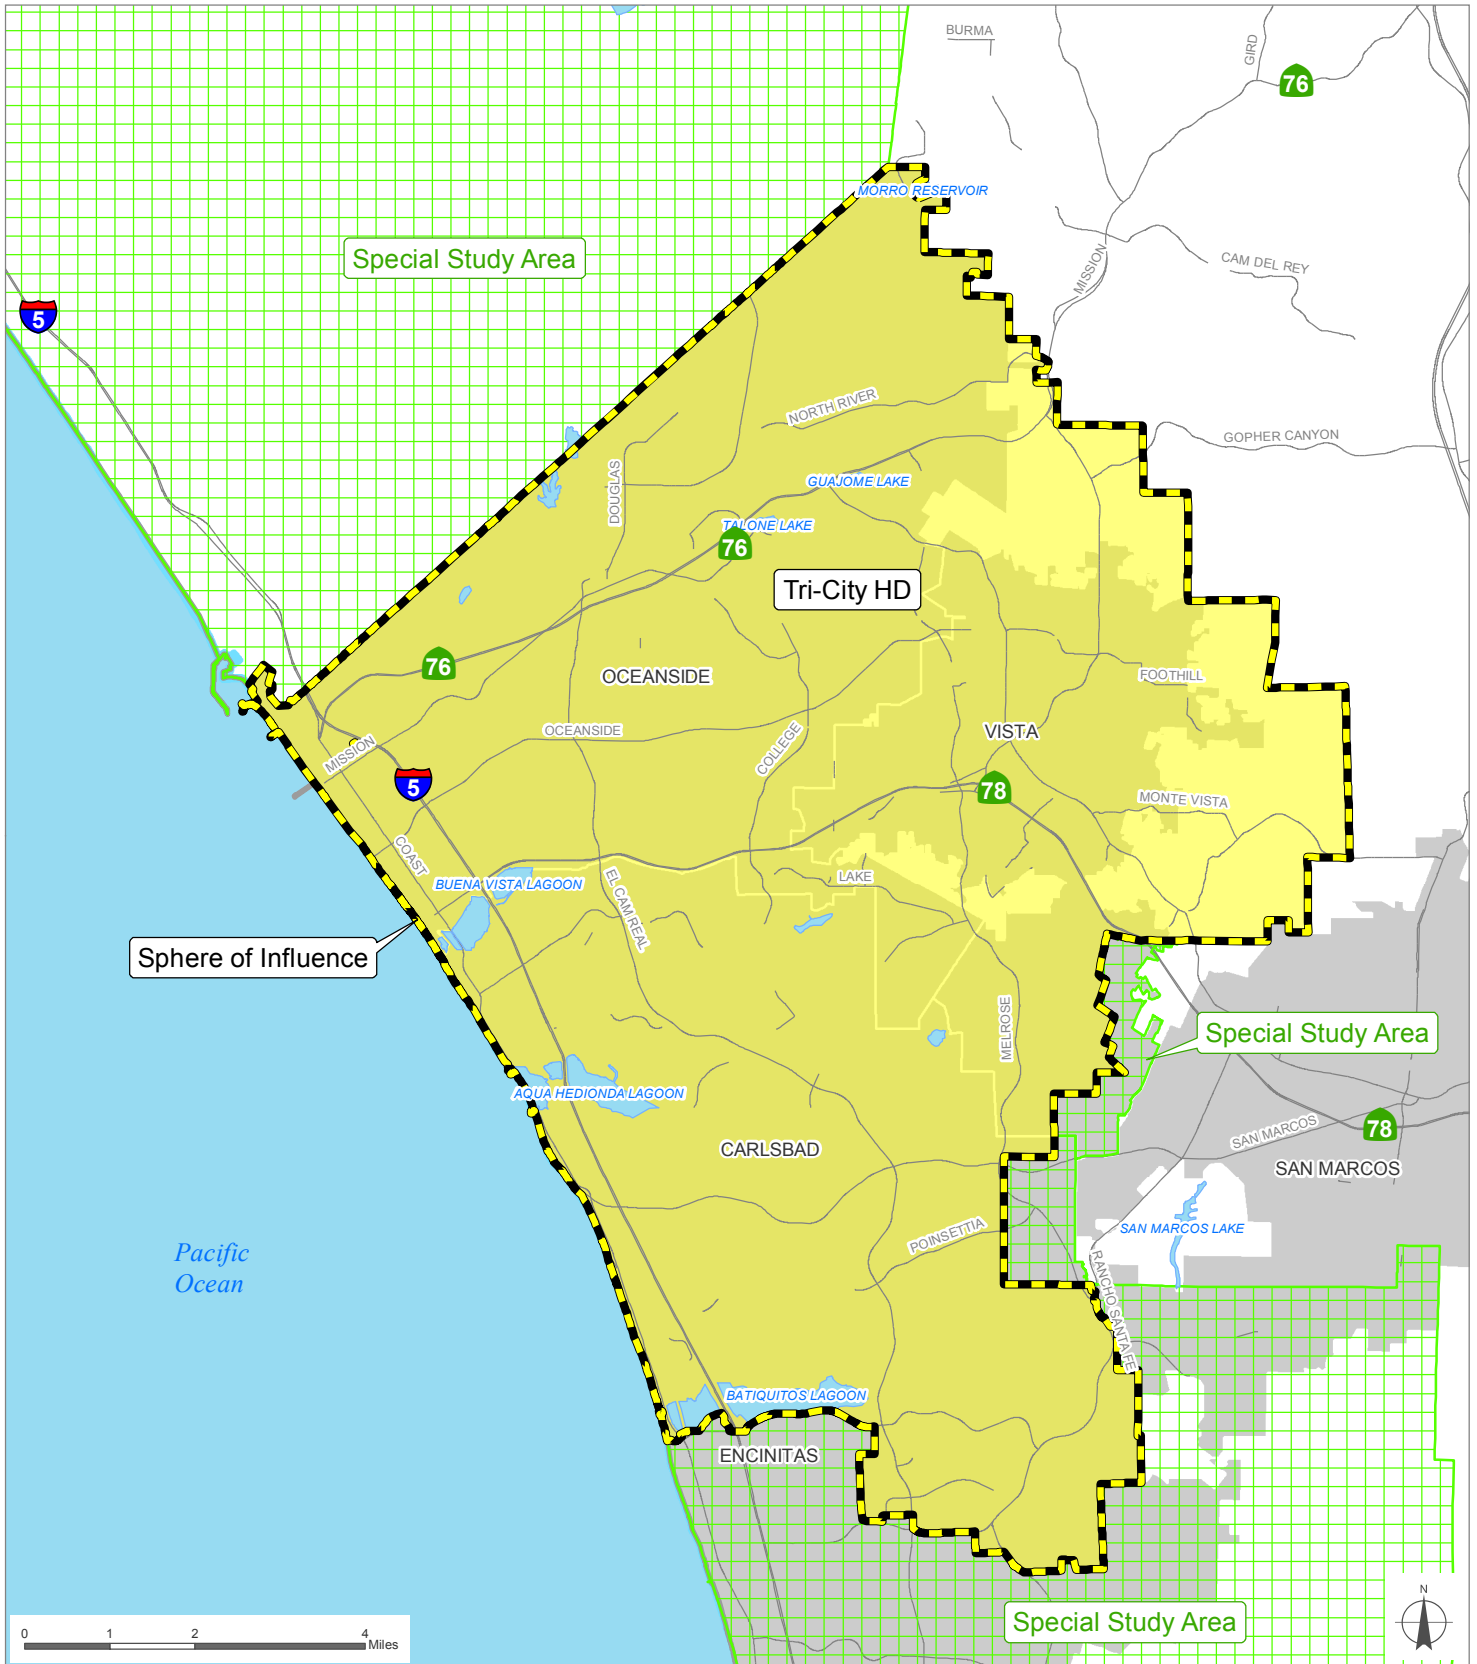

Tri-City HD

San Diego County
Local Agency Formation Commission
Regional Service Planning | Subdivision of the State of California

Created by Dieu Ngu -- 2/21/2019

SOI Adopted: 6 / 2 / 1986
SOI Affirmed: 8 / 6 / 2007
SOI Affirmed: 5 / 4 / 2015

SOI = Sphere of Influence