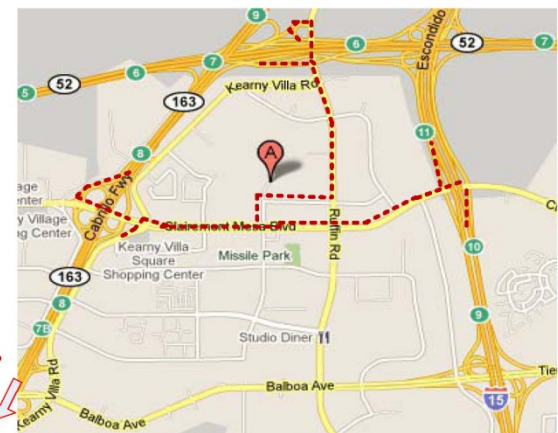

**2 & 3-Hour Visitor  
Parking spots**

**Should arrive from  
Hazard Way**

**San Diego LAFCO**

### LEGEND

- Walkway from Parking Structure to Office Buildings
- Campus Center Cafe and Hearing Room
- Driving route to Parking Structure and Campus Parking
- 2-hour Visitor Parking
- Construction Zone

Airport