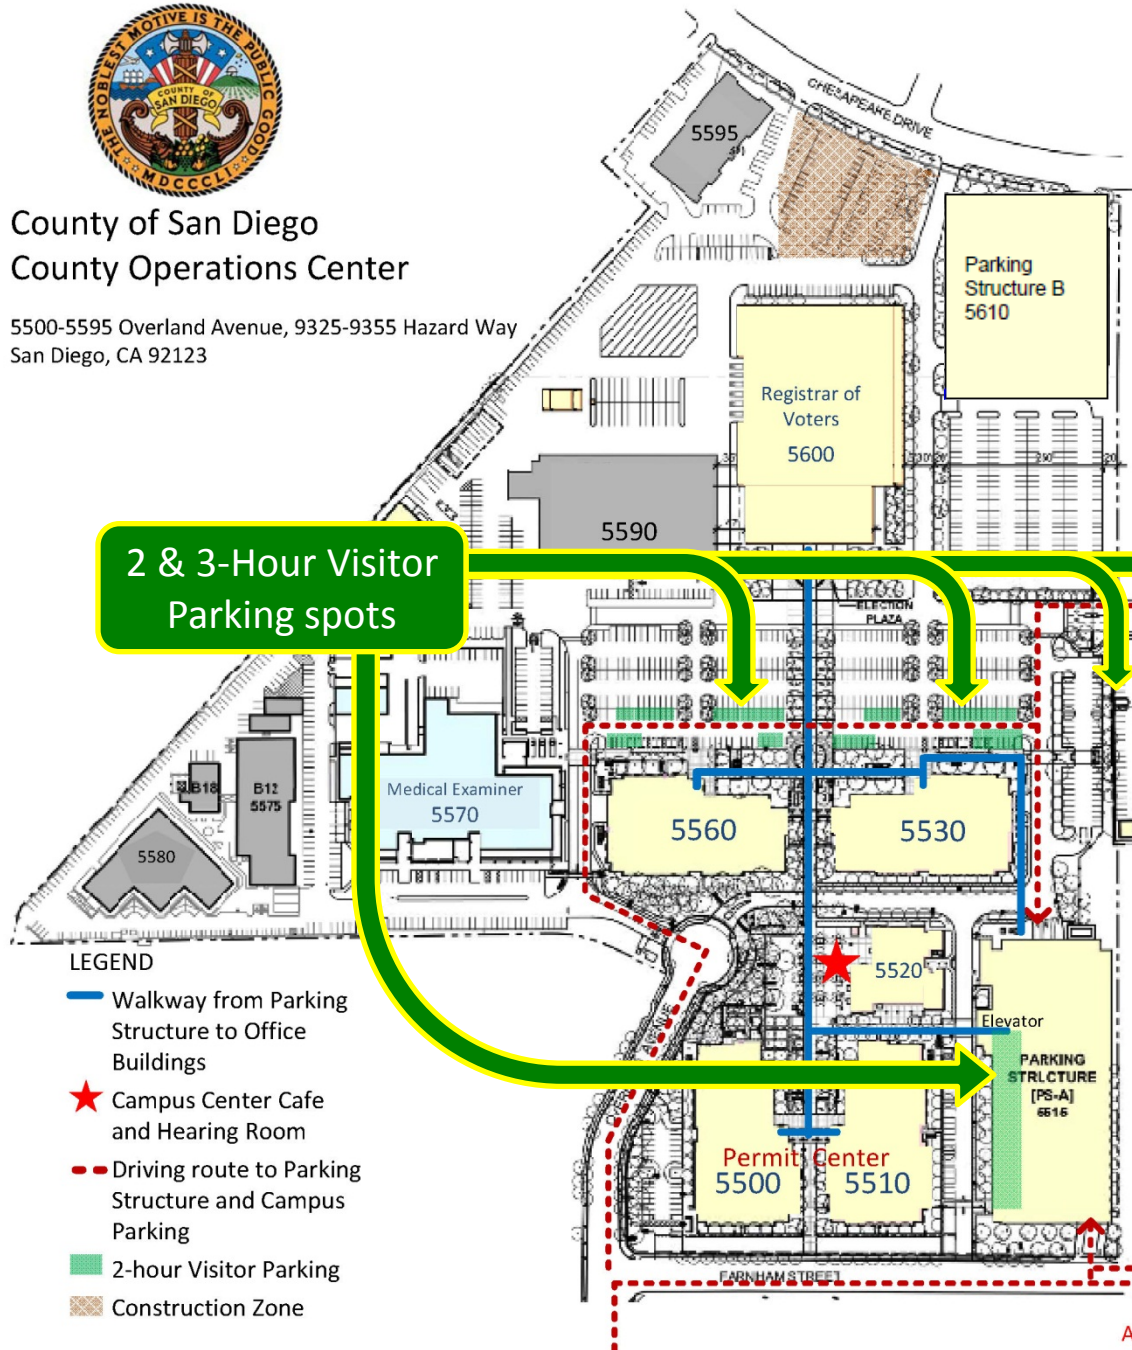

# County of San Diego County Operations Center

5500-5595 Overland Avenue, 9325-9355 Hazard Way  
San Diego, CA 92123

**San Diego  
Local Agency Formation  
Commission (LAFCO)**  
  
**9335 Hazard Way, Suite 200  
San Diego, CA 92123  
(858) 614-7755**

**2 & 3-Hour Visitor  
Parking spots**

**Should arrive from  
Hazard Way**

**San Diego LAFCO**

### LEGEND

- Walkway from Parking Structure to Office Buildings
- Campus Center Cafe and Hearing Room
- Driving route to Parking Structure and Campus Parking
- 2-hour Visitor Parking
- Construction Zone

Airport