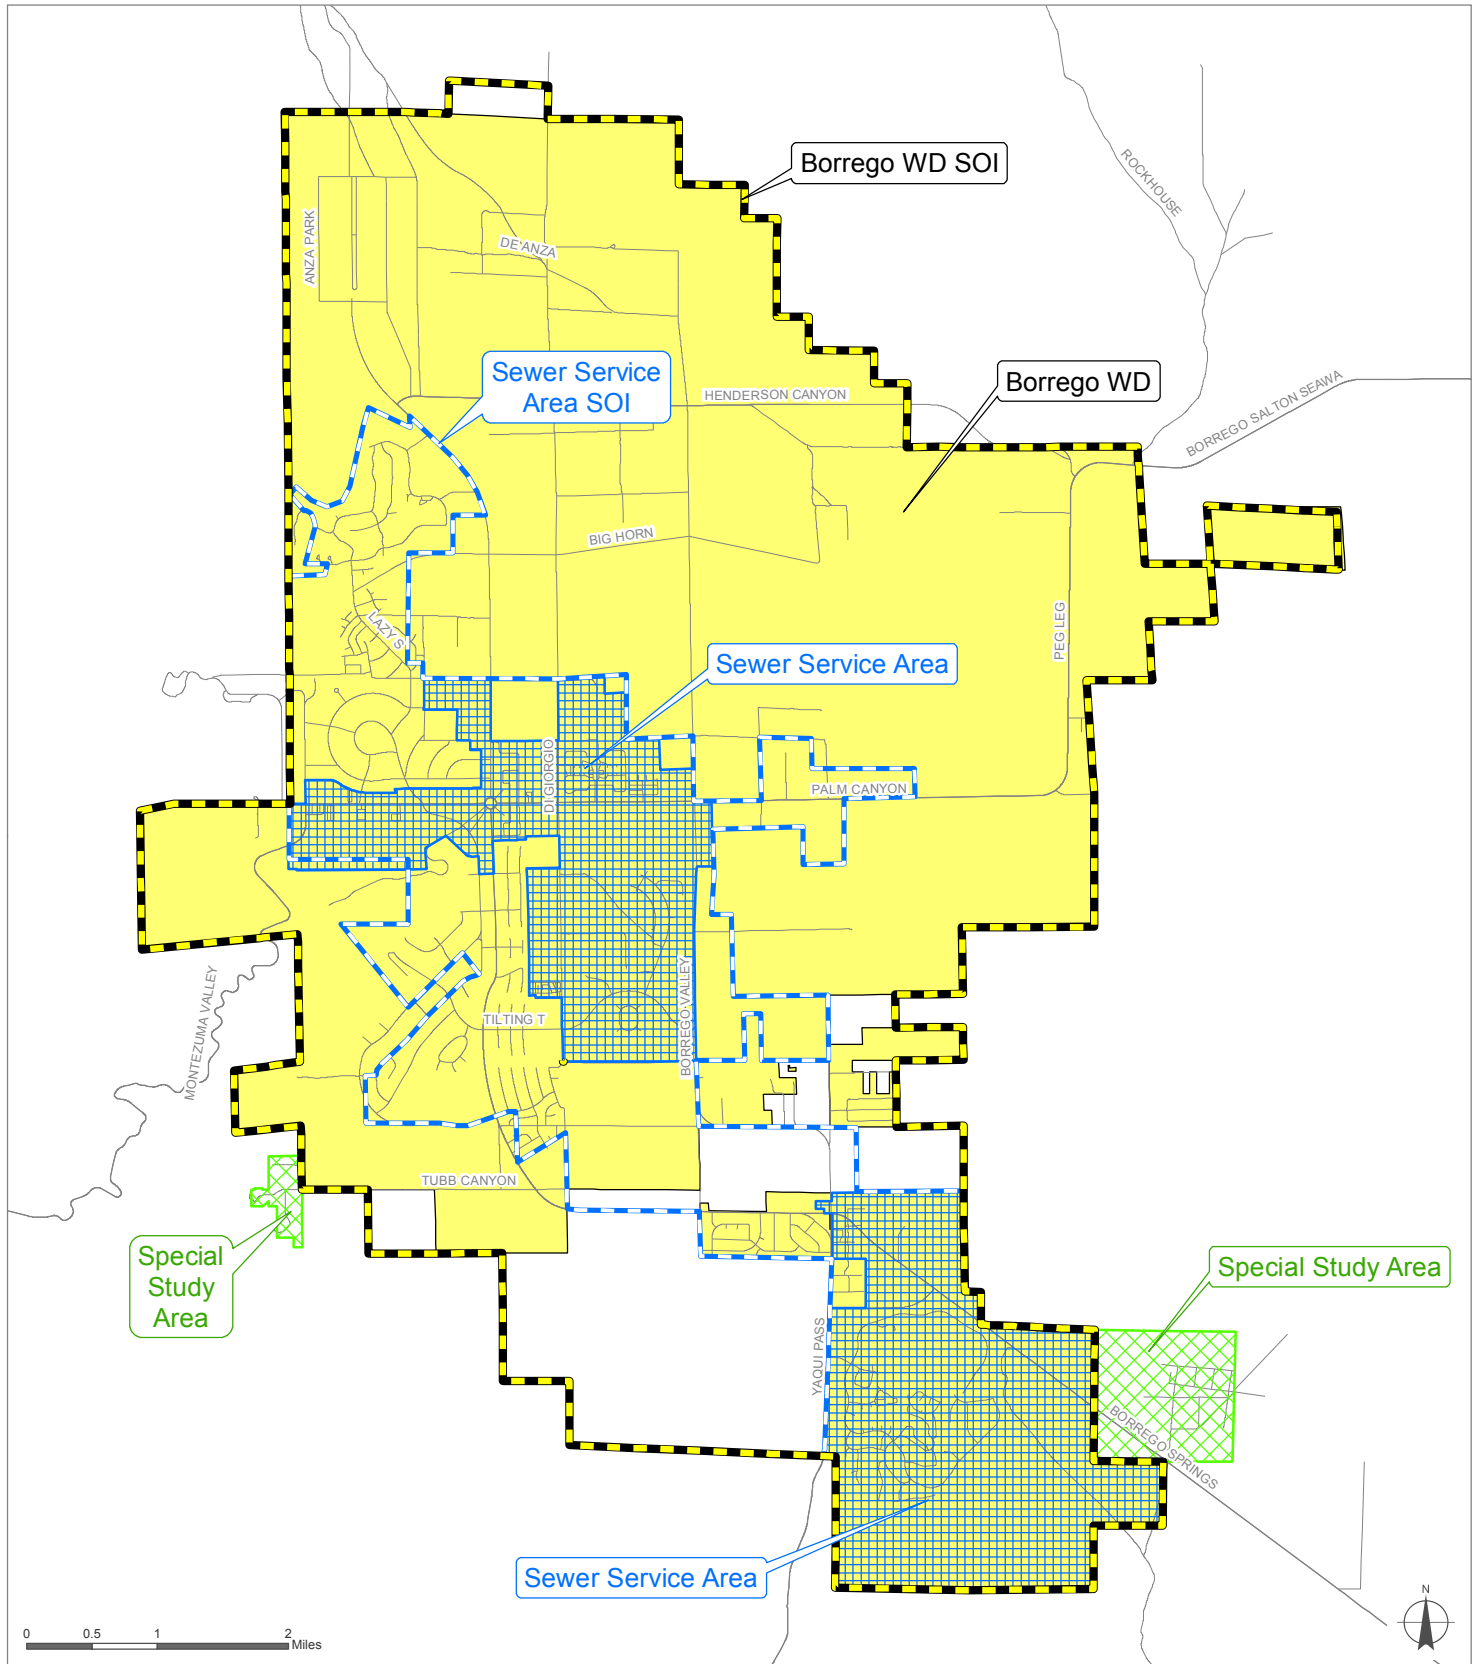

Borrego WD

San Diego County
Local Agency Formation Commission
 Regional Service Planning | Subdivision of the State of California

This map is provided without warranty of any kind, either express or implied, including but not limited to the implied warranties of merchantability and fitness for a particular purpose. Copyright LAFCO and SanGIS. All Rights Reserved. This product may contain information from the SANDAG Regional Information System which cannot be reproduced without the written permission of SANDAG. This map has been prepared for descriptive purposes only and is considered accurate according to SanGIS and LAFCO data.
 Created by Dieu Ngu -- 2/21/2019

G:\GIS\PROJECTS\Profile_maps\2019 maps\Districts\WD_Borrego.mxd

SOI Adopted: 1 / 6 / 1986
 SOI Affirmed: 8 / 6 / 2007
 SOI Affirmed: 10 / 1 / 2007
 SOI Affirmed: 2 / 4 / 2013

 SOI = Sphere of Influence