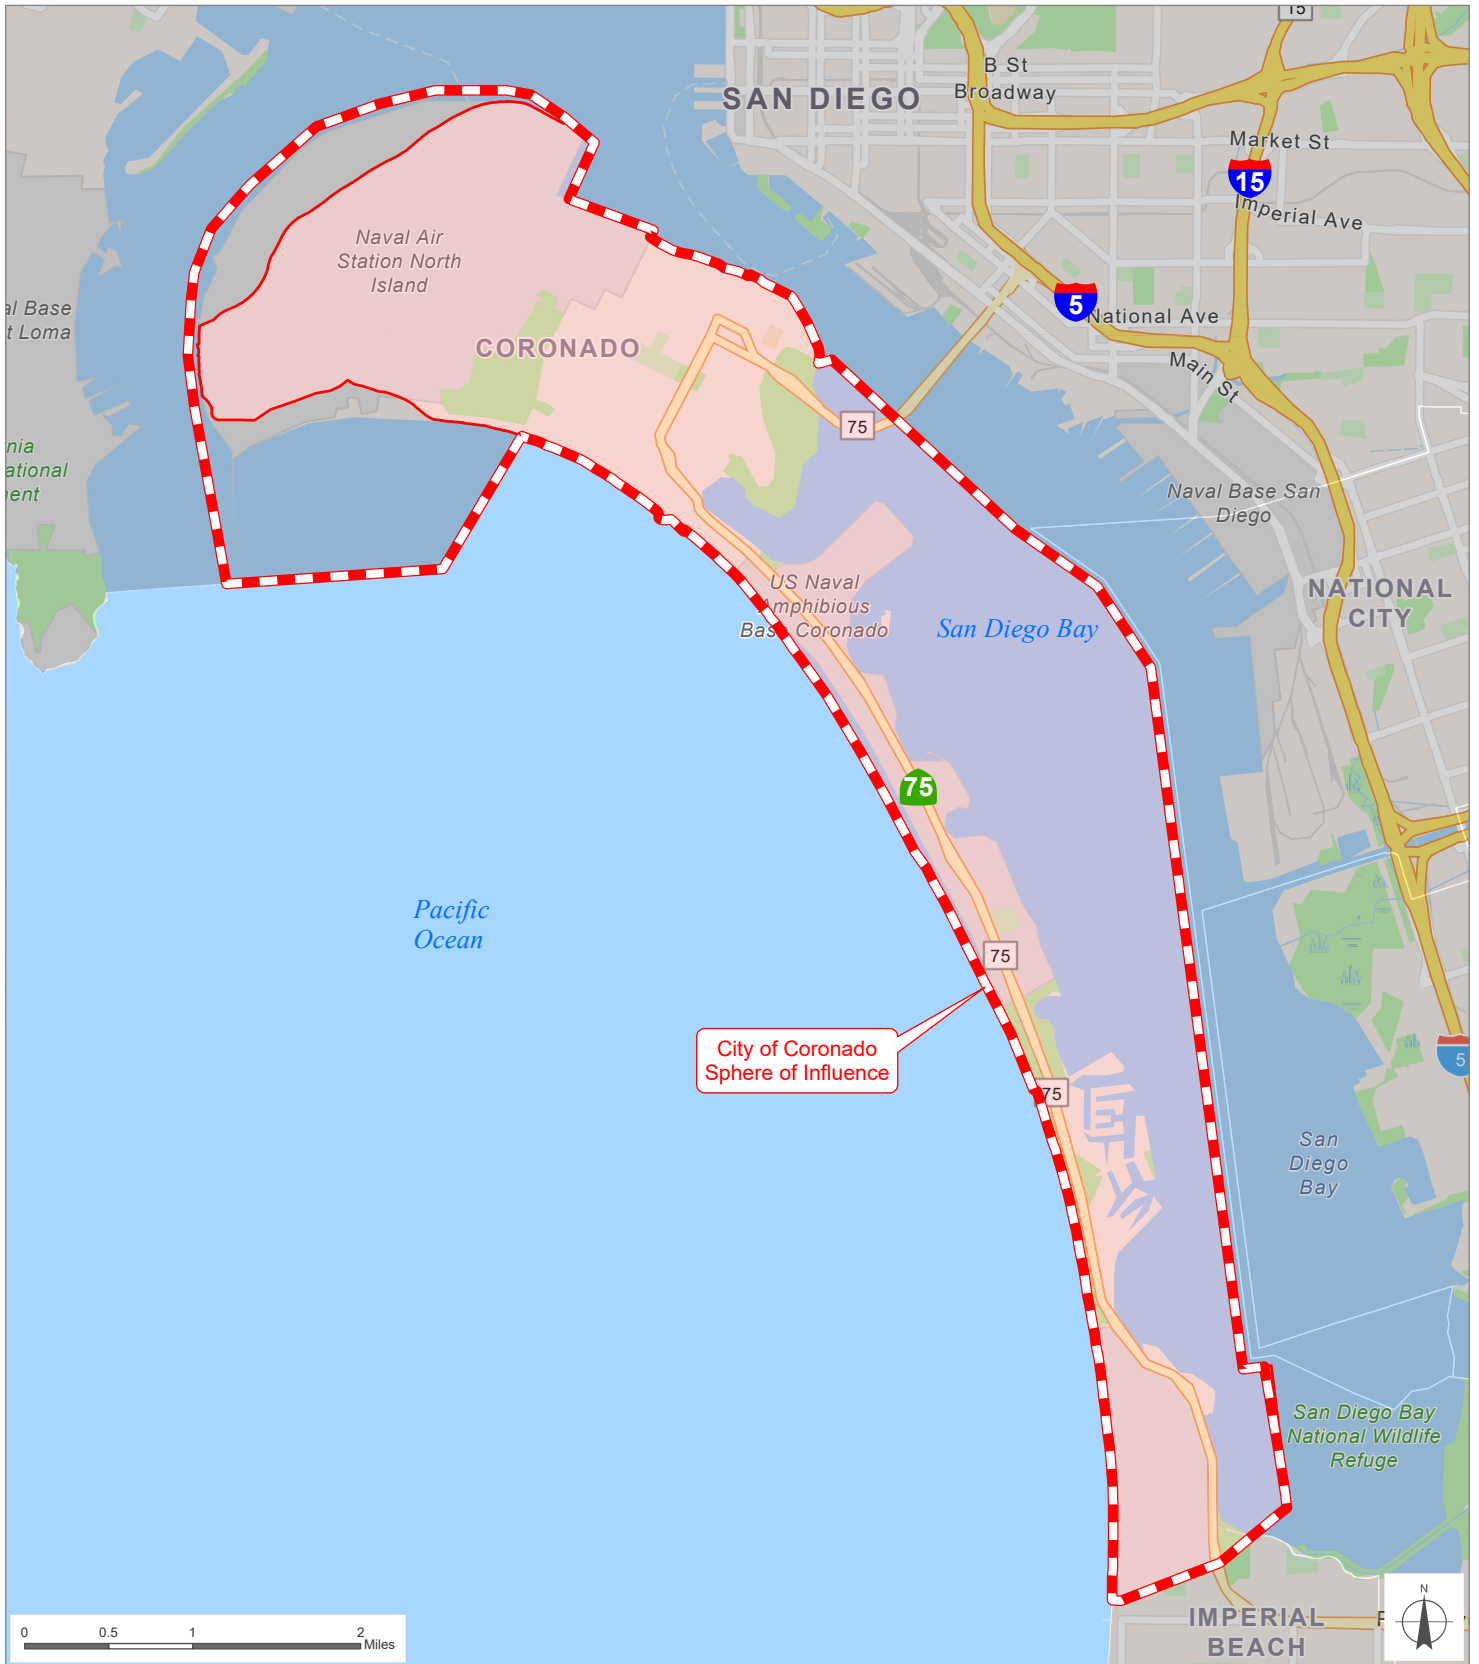

City of Coronado

 **San Diego County**
Local Agency Formation Commission
 Regional Service Planning | Subdivision of the State of California

This map is provided without warranty of any kind, either express or implied, including but not limited to the implied warranties of merchantability and fitness for a particular purpose. Copyright LAFCO and SanGIS. All Rights Reserved. This product may contain information from the SANDAG Regional Information System which cannot be reproduced without the written permission of SANDAG. This map has been prepared for descriptive purposes only and is considered accurate according to SanGIS and LAFCO data.

Created by Dieu Ngu -- 12/10/2025

G:\GIS\PROJECTS\Profile_maps\2026 maps\City_Coronado.aprx

SOI Adopted: 3 / 2 / 1987
 SOI Affirmed: 8 / 1 / 2005
 SOI Affirmed: 3 / 3 / 2008
 SOI Affirmed: 5 / 5 / 2014

SOI = Sphere of Influence