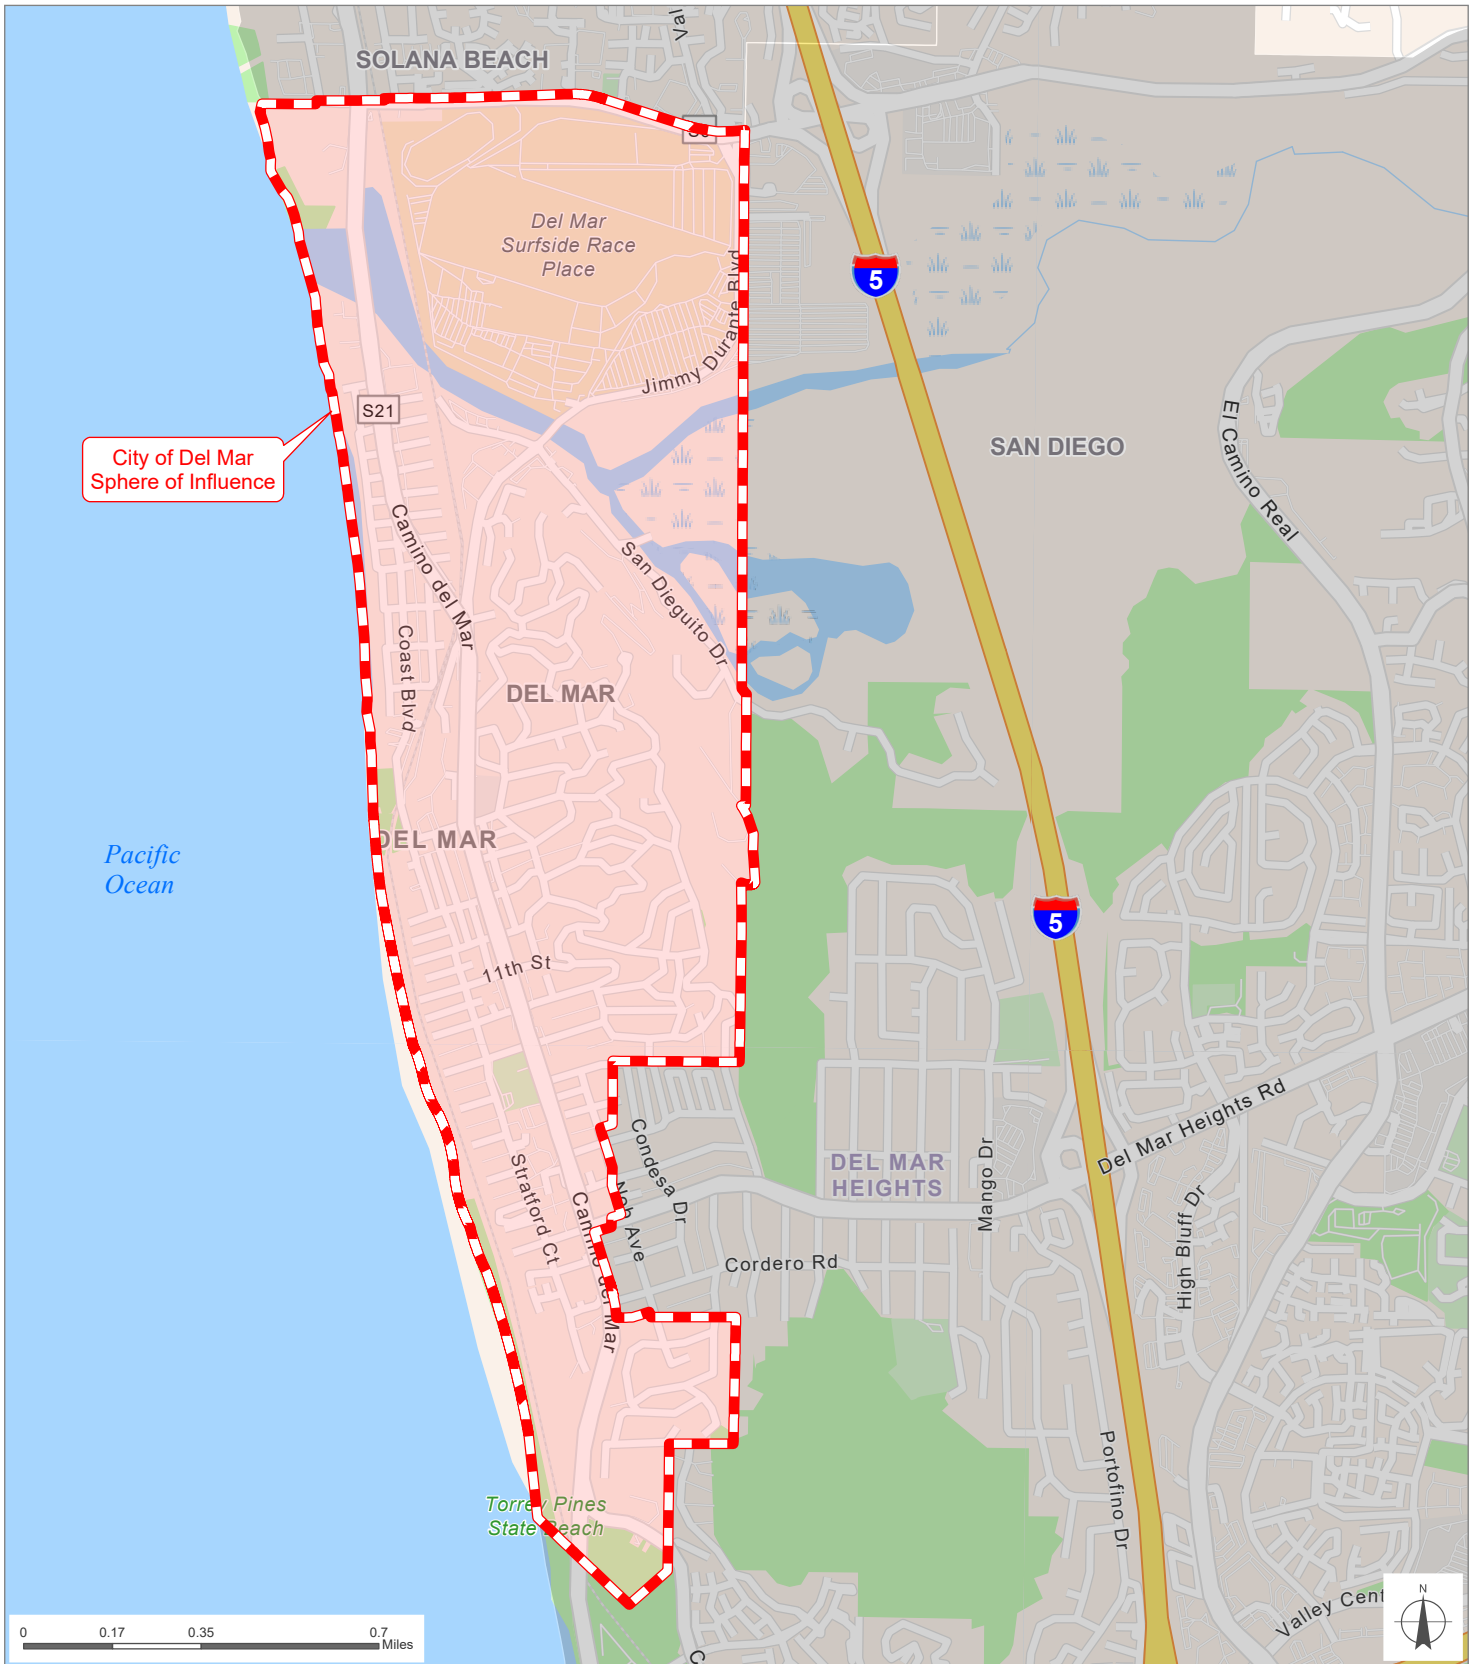

City of Del Mar

City of Del Mar
Sphere of Influence

San Diego County
Local Agency Formation Commission
Regional Service Planning | Subdivision of the State of California

Created by Dieu Ngu -- 12/10/2025

G:\GIS\PROJECTS\Profile_maps\2026 maps\City_Del_Mar.aprx

SOI Adopted: 9 / 9 / 1985
SOI Affirmed: 3 / 2 / 1992
SOI Affirmed: 8 / 1 / 2005
SOI Affirmed: 3 / 3 / 2008
SOI Affirmed: 8 / 1 / 2016

SOI = Sphere of Influence