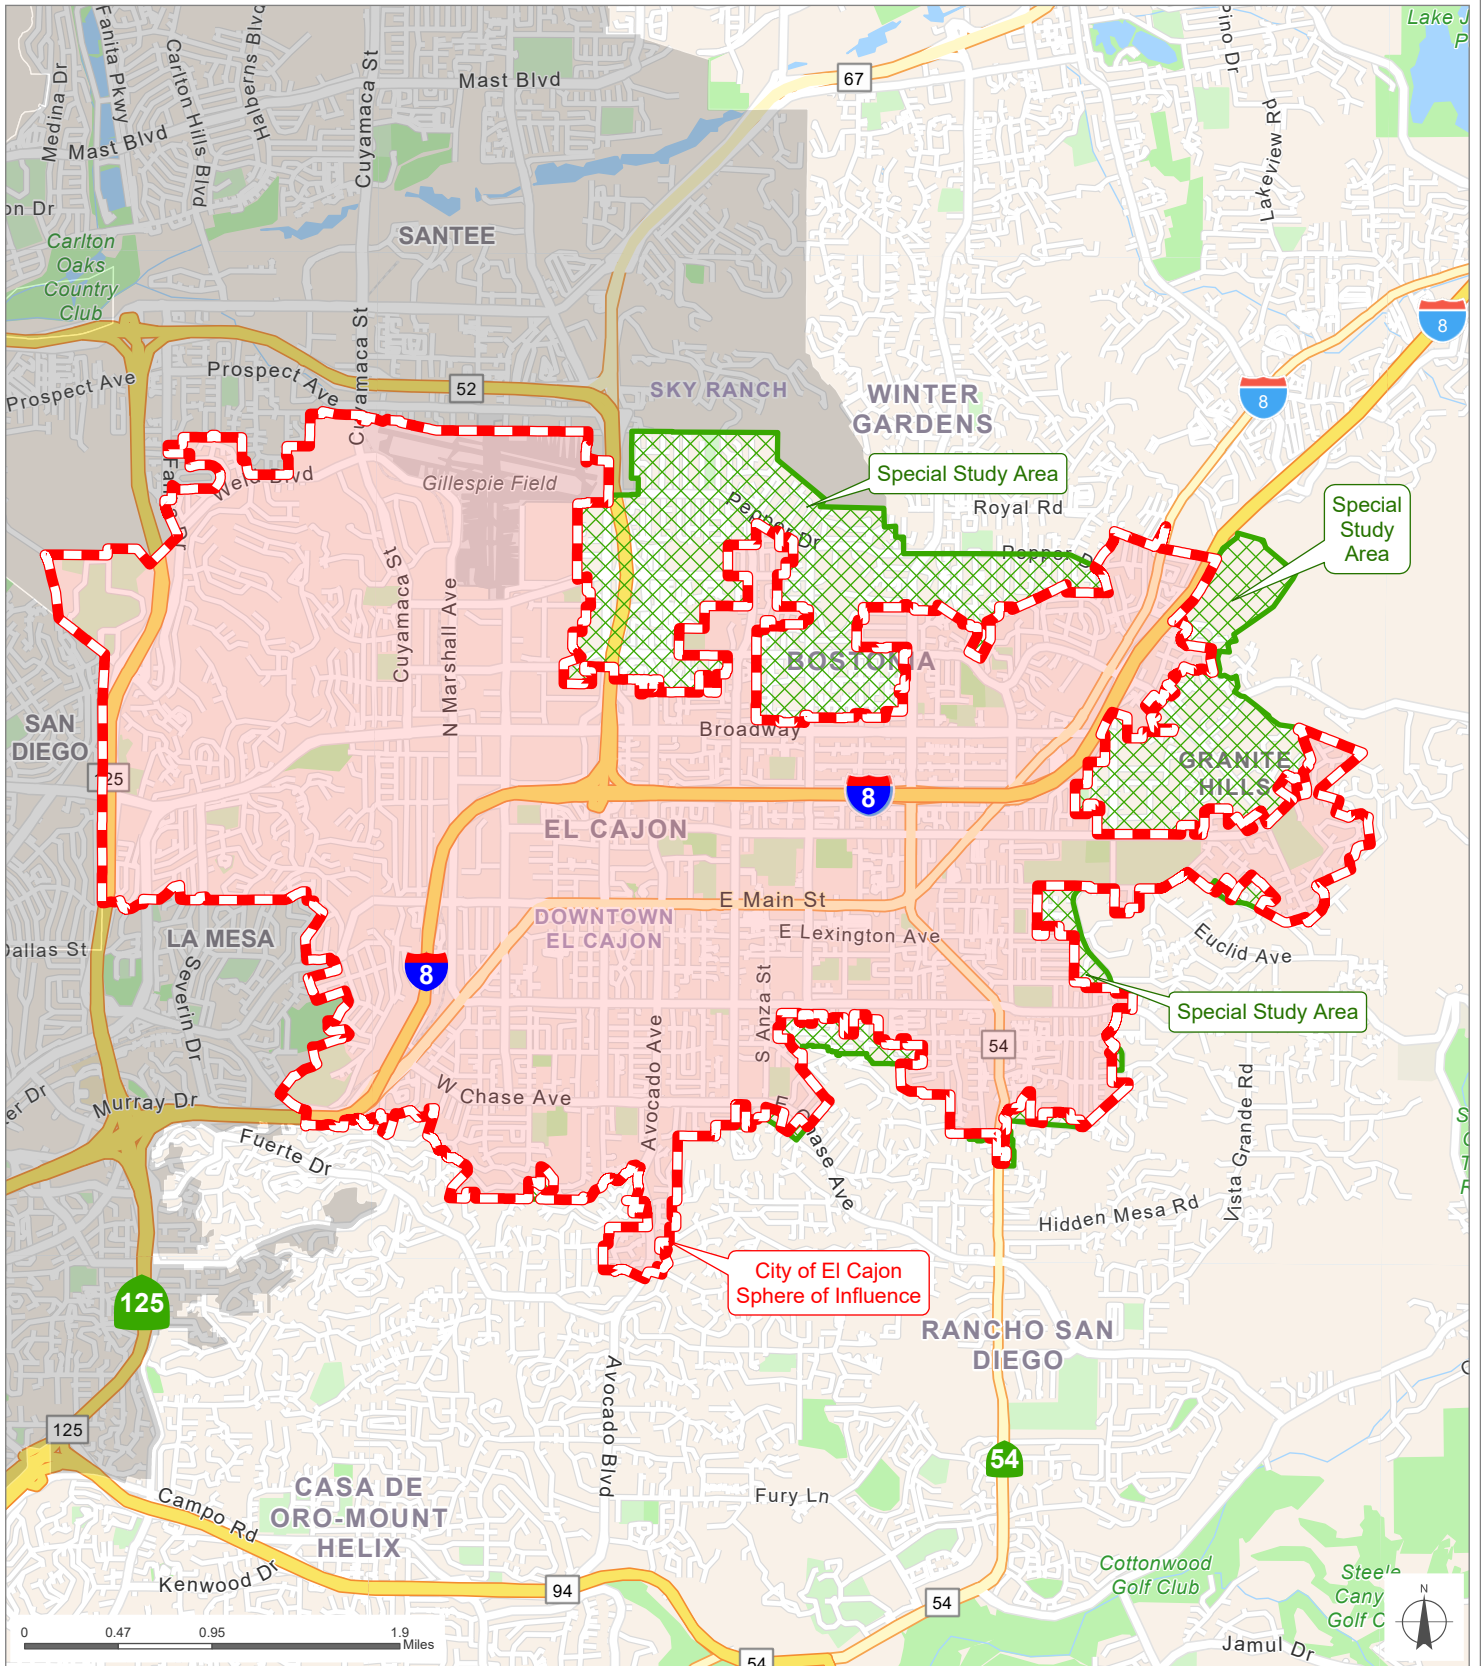

City of El Cajon

City of El Cajon
Sphere of Influence

Special Study Area

Special Study Area

Special Study Area

San Diego County
Local Agency Formation Commission
Regional Service Planning | Subdivision of the State of California

This map is provided without warranty of any kind, either express or implied, including but not limited to the implied warranties of merchantability and fitness for a particular purpose. Copyright LAFCO and SanGIS. All Rights Reserved. This product may contain information from the SANDAG Regional Information System which cannot be reproduced without the written permission of SANDAG. This map has been prepared for descriptive purposes only and is considered accurate according to SanGIS and LAFCO data.

Created by Dieu Ngu -- 12/10/2025

G:\GIS\PROJECTS\Profile_maps\2026 maps\City_El_Cajon.aprx

SOI Adopted: 8 / 5 / 1985
 SOI Affirmed: 2 / 3 / 1997
 SOI Affirmed: 2 / 6 / 2006
 SOI Reaffirmed: 3 / 3 / 2008

SOI = Sphere of Influence