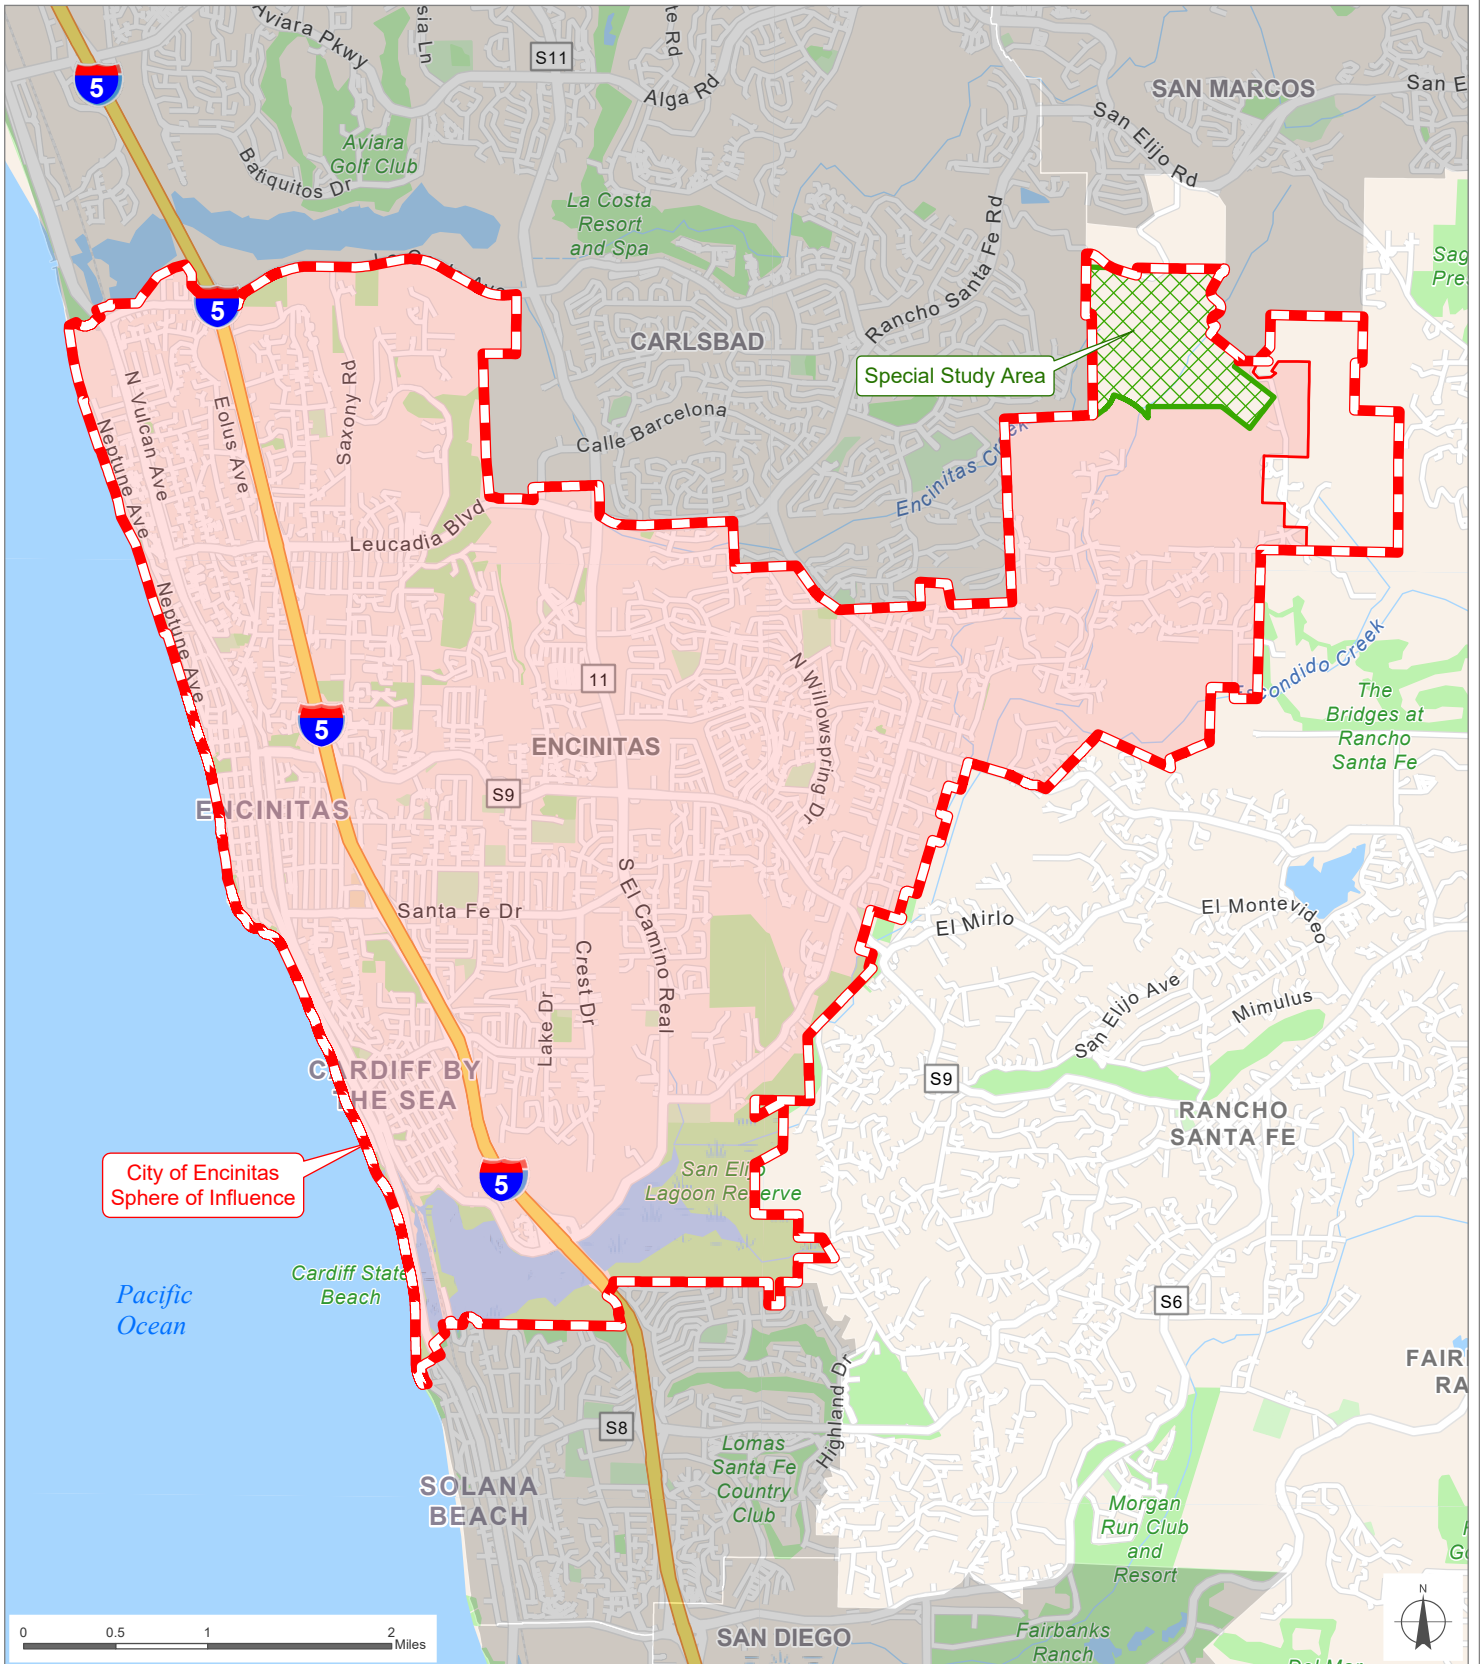

City of Encinitas

City of Encinitas
Sphere of Influence

Special Study Area

San Diego County
Local Agency Formation Commission
Regional Service Planning | Subdivision of the State of California

This map is provided without warranty of any kind, either express or implied, including but not limited to the implied warranties of merchantability and fitness for a particular purpose. Copyright LAFCO and SanGIS. All Rights Reserved. This product may contain information from the SANDAG Regional Information System which cannot be reproduced without the written permission of SANDAG. This map has been prepared for descriptive purposes only and is considered accurate according to SanGIS and LAFCO data.

Created by Dieu Ngu -- 12/10/2025

G:\GIS\PROJECTS\Profile_maps\2026 maps\City_Encinitas.aprx

- SOI Adopted: 12 / 2 / 1985
- SOI Affirmed: 2 / 7 / 1994
- SOI Affirmed: 8 / 1 / 2005
- SOI Affirmed: 3 / 3 / 2008
- SOI Affirmed: 8 / 1 / 2016

SOI = Sphere of Influence