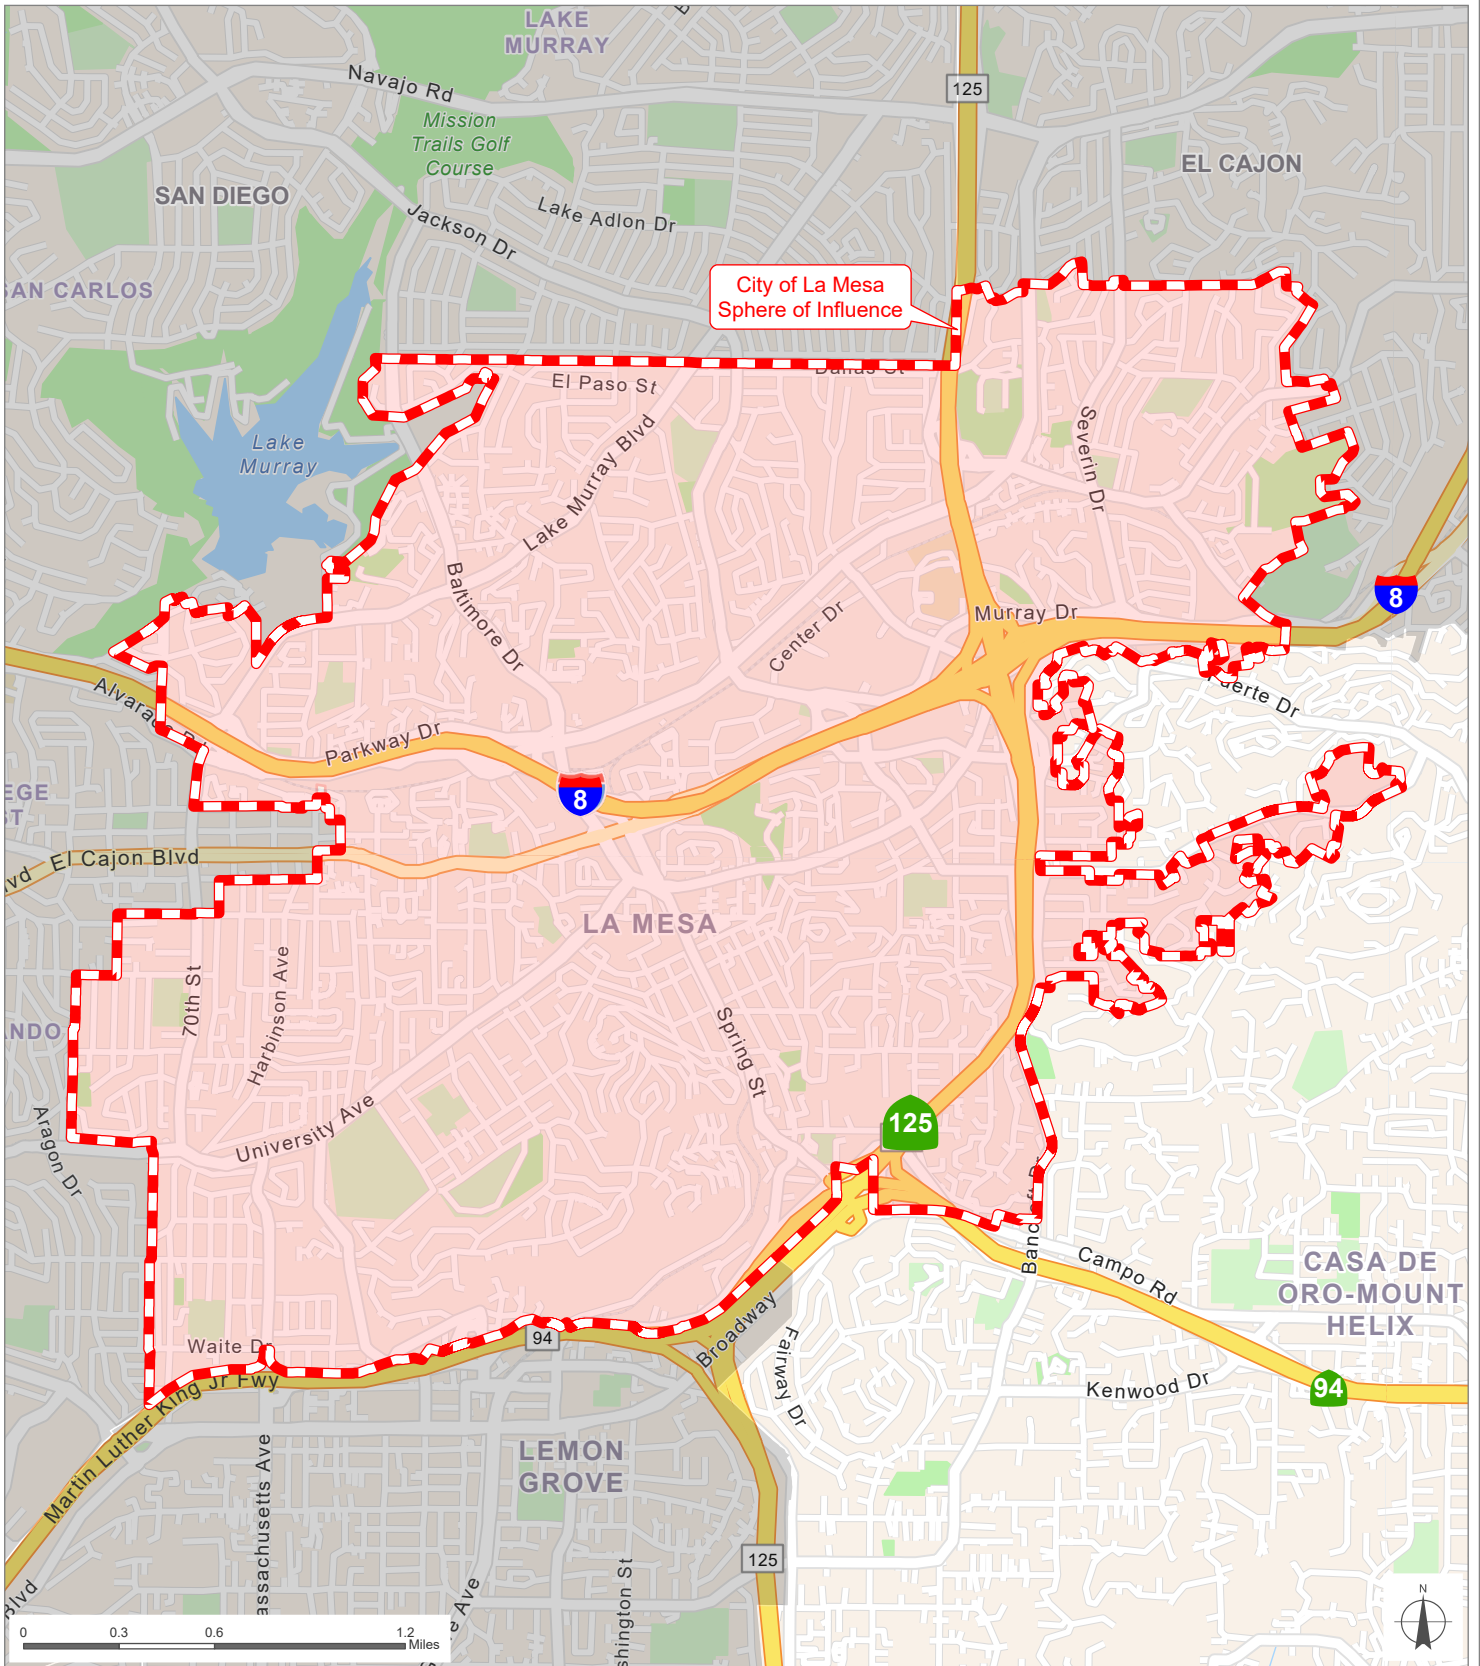

City of La Mesa

San Diego County
Local Agency Formation Commission
Regional Service Planning | Subdivision of the State of California

Created by Dieu Ngu -- 12/11/2025

G:\GIS\PROJECTS\Profile_maps\2026 maps\City_La_Mesa.aprx

SOI Adopted: 9 / 14 / 1987
SOI Affirmed: 2 / 1 / 1993
SOI Affirmed: 8 / 1 / 2005
SOI Affirmed: 3 / 3 / 2008

SOI = Sphere of Influence