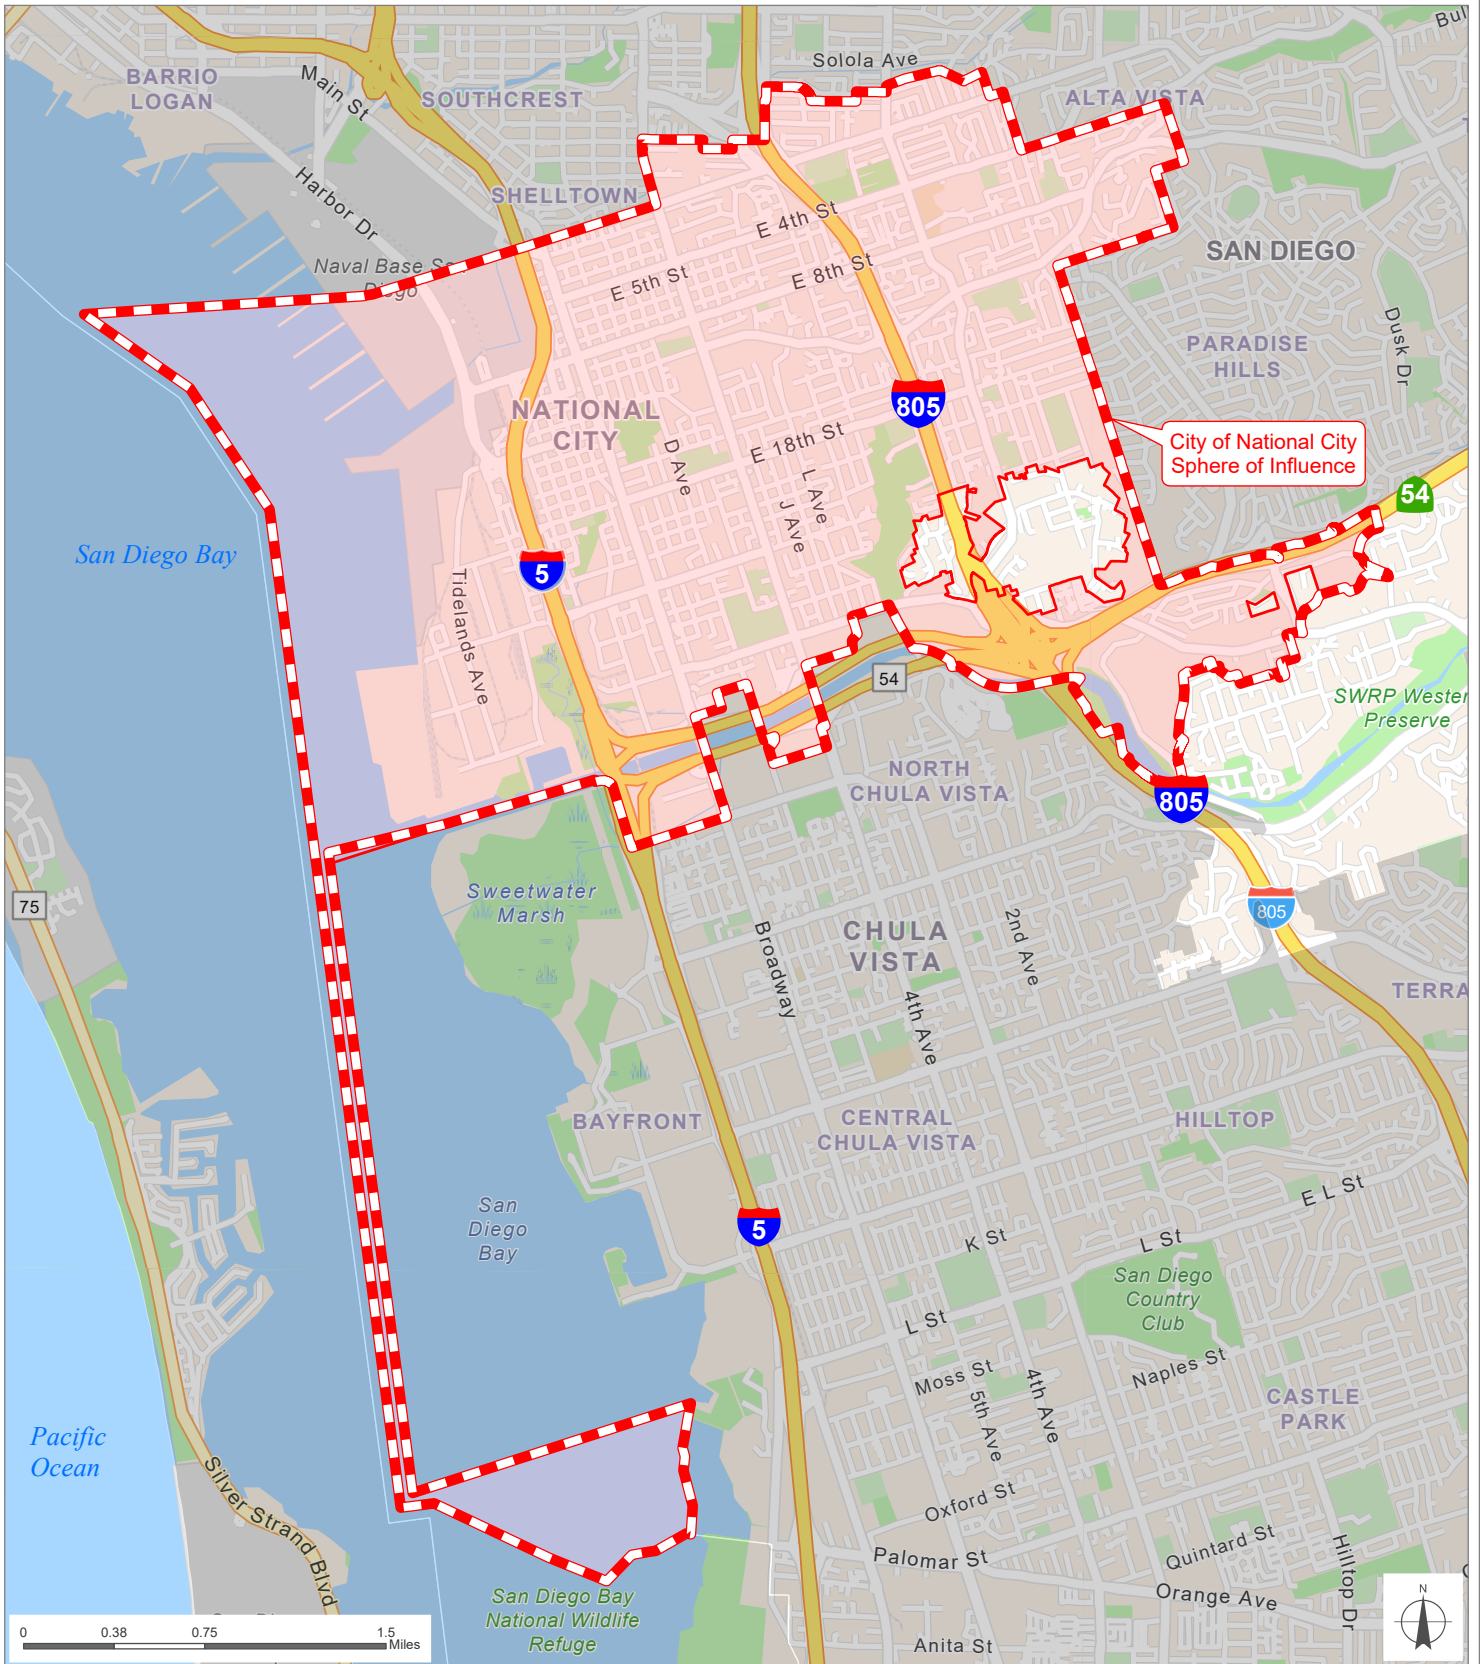

City of National City

City of National City Sphere of Influence

Created by Dieu Ngu -- 12/11/2025

G:\GIS\PROJECTS\Profile_maps\2026 maps\City_National_City.aprx

- SOI Adopted: 2 / 4 / 1985
- SOI Affirmed: 2 / 5 / 1996
- SOI Affirmed: 8 / 1 / 2005
- SOI Affirmed: 3 / 3 / 2008
- SOI Affirmed: 5 / 5 / 2014

SOI = Sphere of Influence