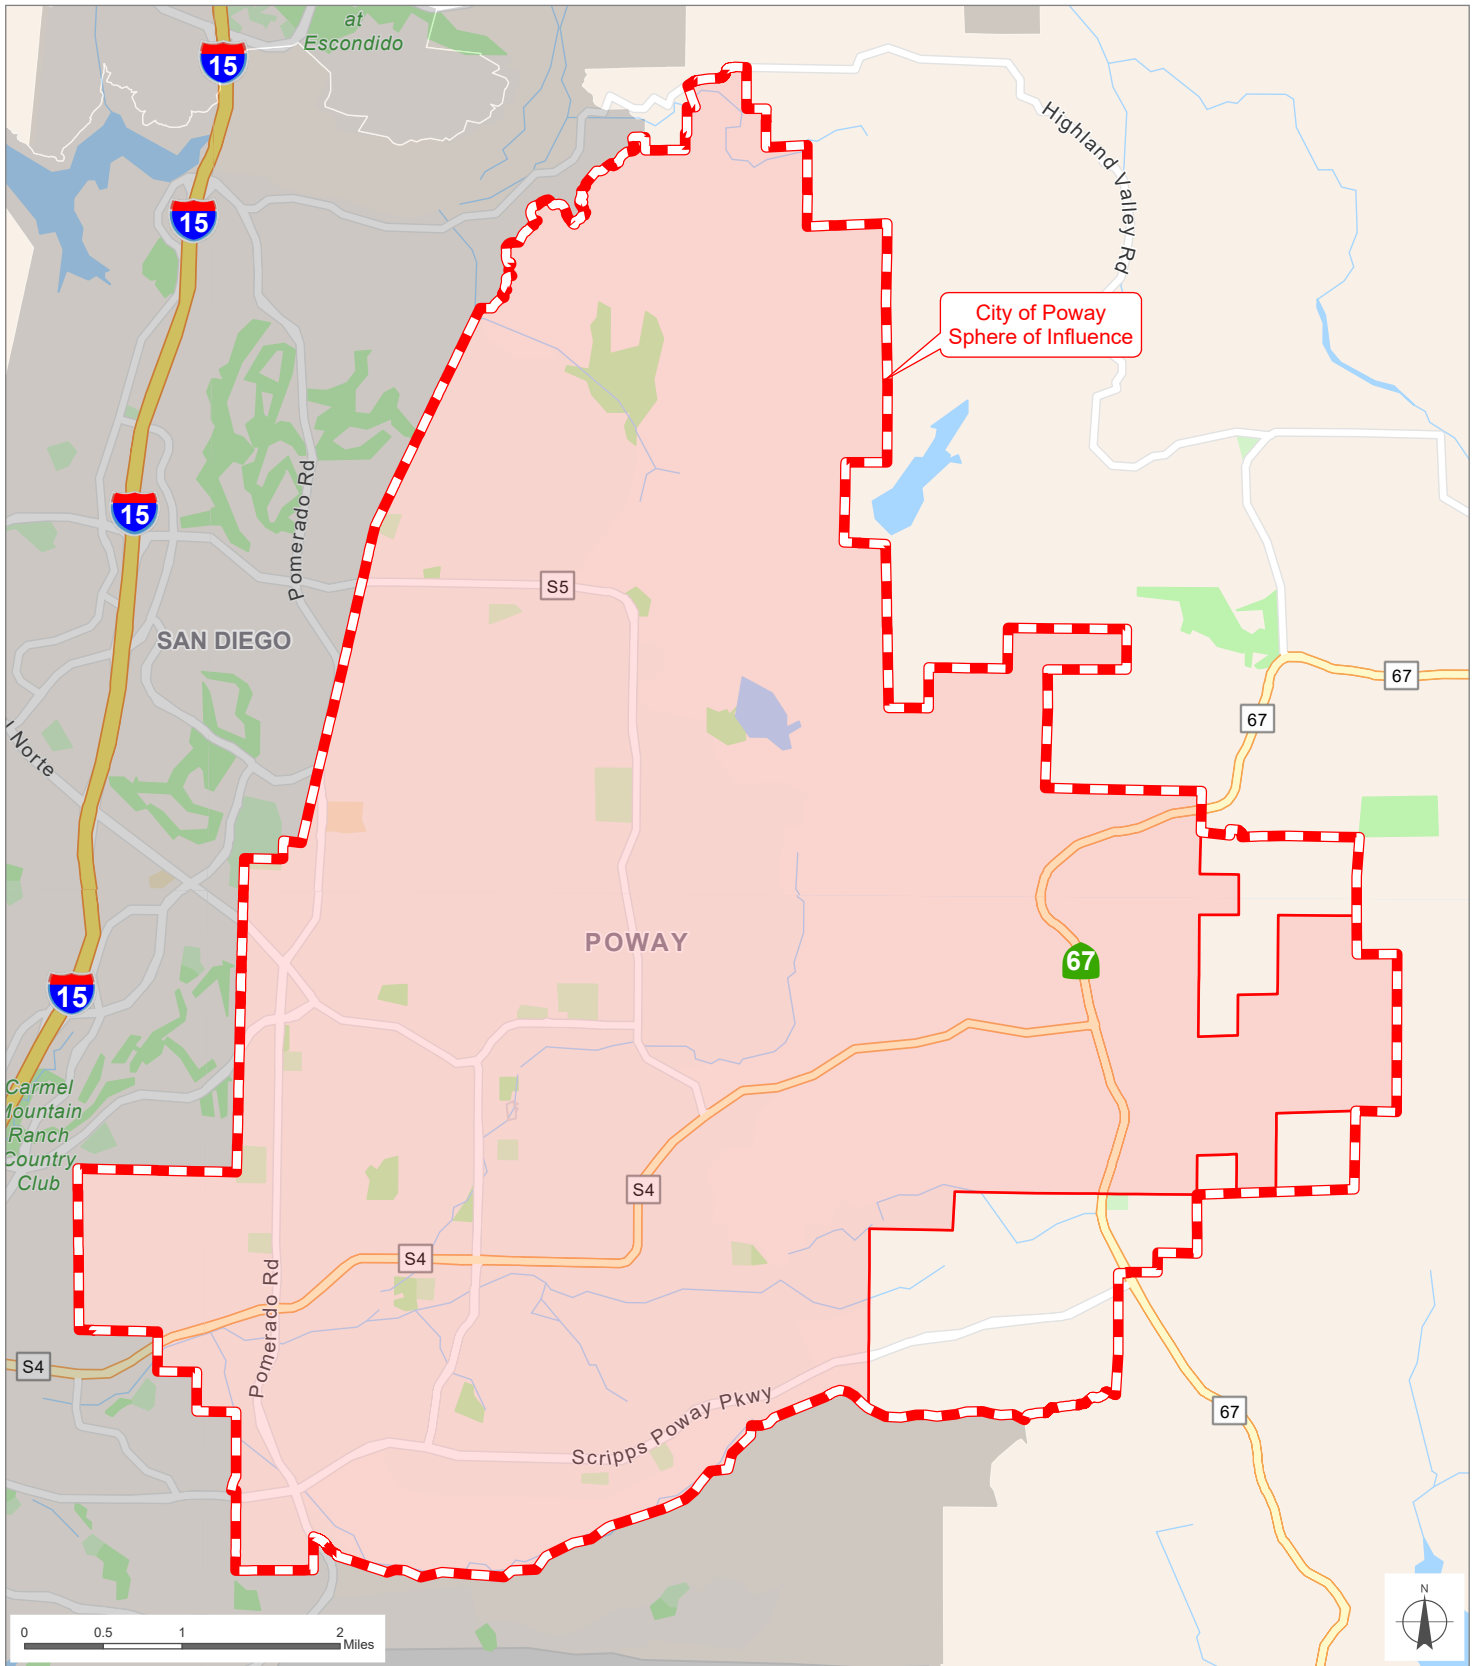

City of Poway

City of Poway
Sphere of Influence

San Diego County
Local Agency Formation Commission
Regional Service Planning | Subdivision of the State of California

Created by Dieu Ngu -- 12/11/2025

G:\GIS\PROJECTS\Profile_maps\2026 maps\City_Poway.aprx

SOI Adopted: 8 / 5 / 1985
SOI Affirmed: 8 / 1 / 2005
SOI Affirmed: 3 / 3 / 2008
SOI Affirmed: 6 / 7 / 2021

SOI = Sphere of Influence