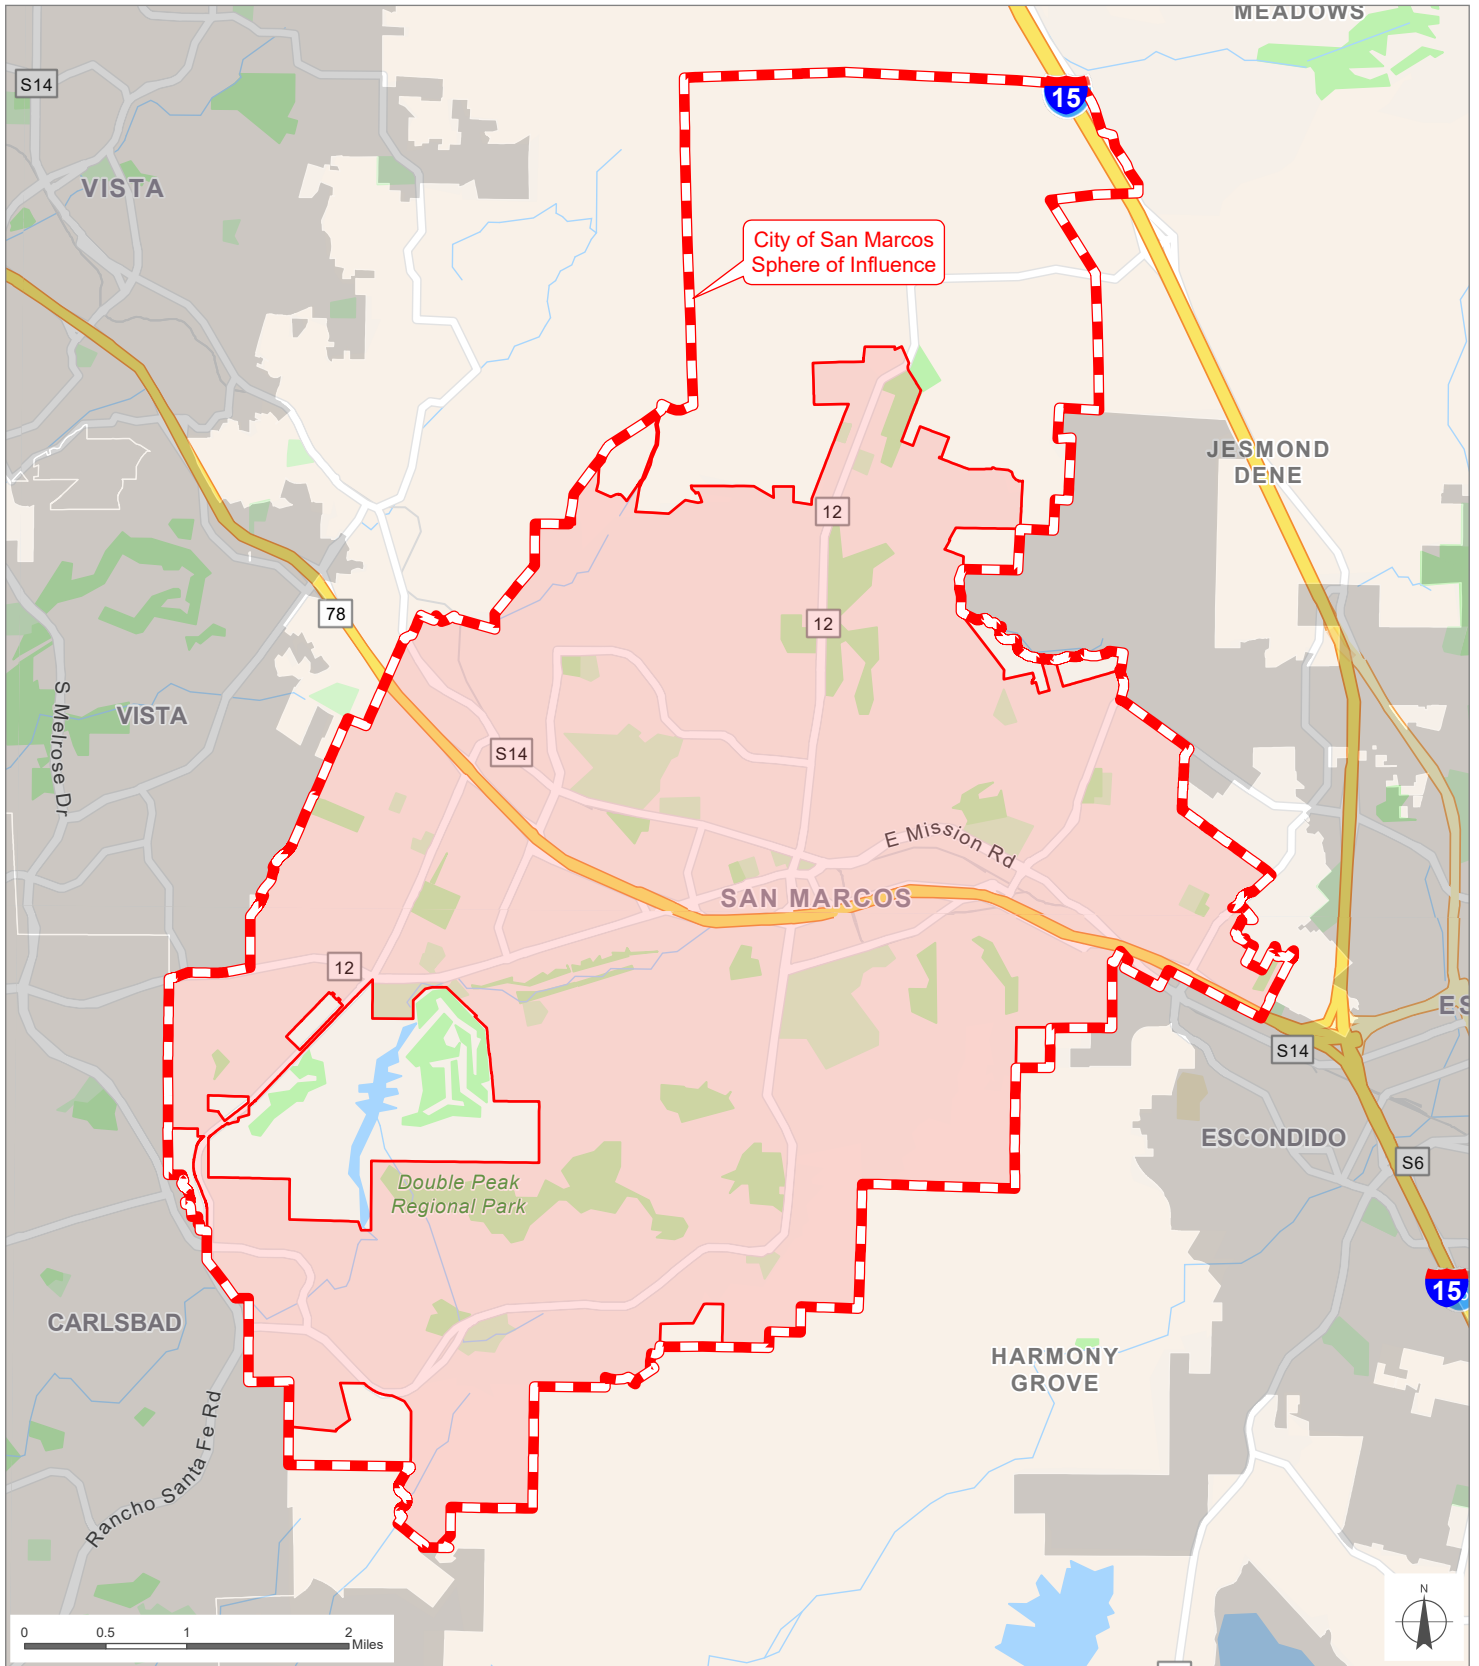

City of San Marcos

San Diego County
Local Agency Formation Commission
Regional Service Planning | Subdivision of the State of California

Created by Dieu Ngu -- 12/11/2025

G:\GIS\PROJECTS\Profile_maps\2026 maps\City_San_Marcos.aprx

SOI Adopted: 8 / 6 / 1979
SOI Updated: 6 / 1 / 1992
SOI Affirmed: 3 / 3 / 2008

SOI = Sphere of Influence