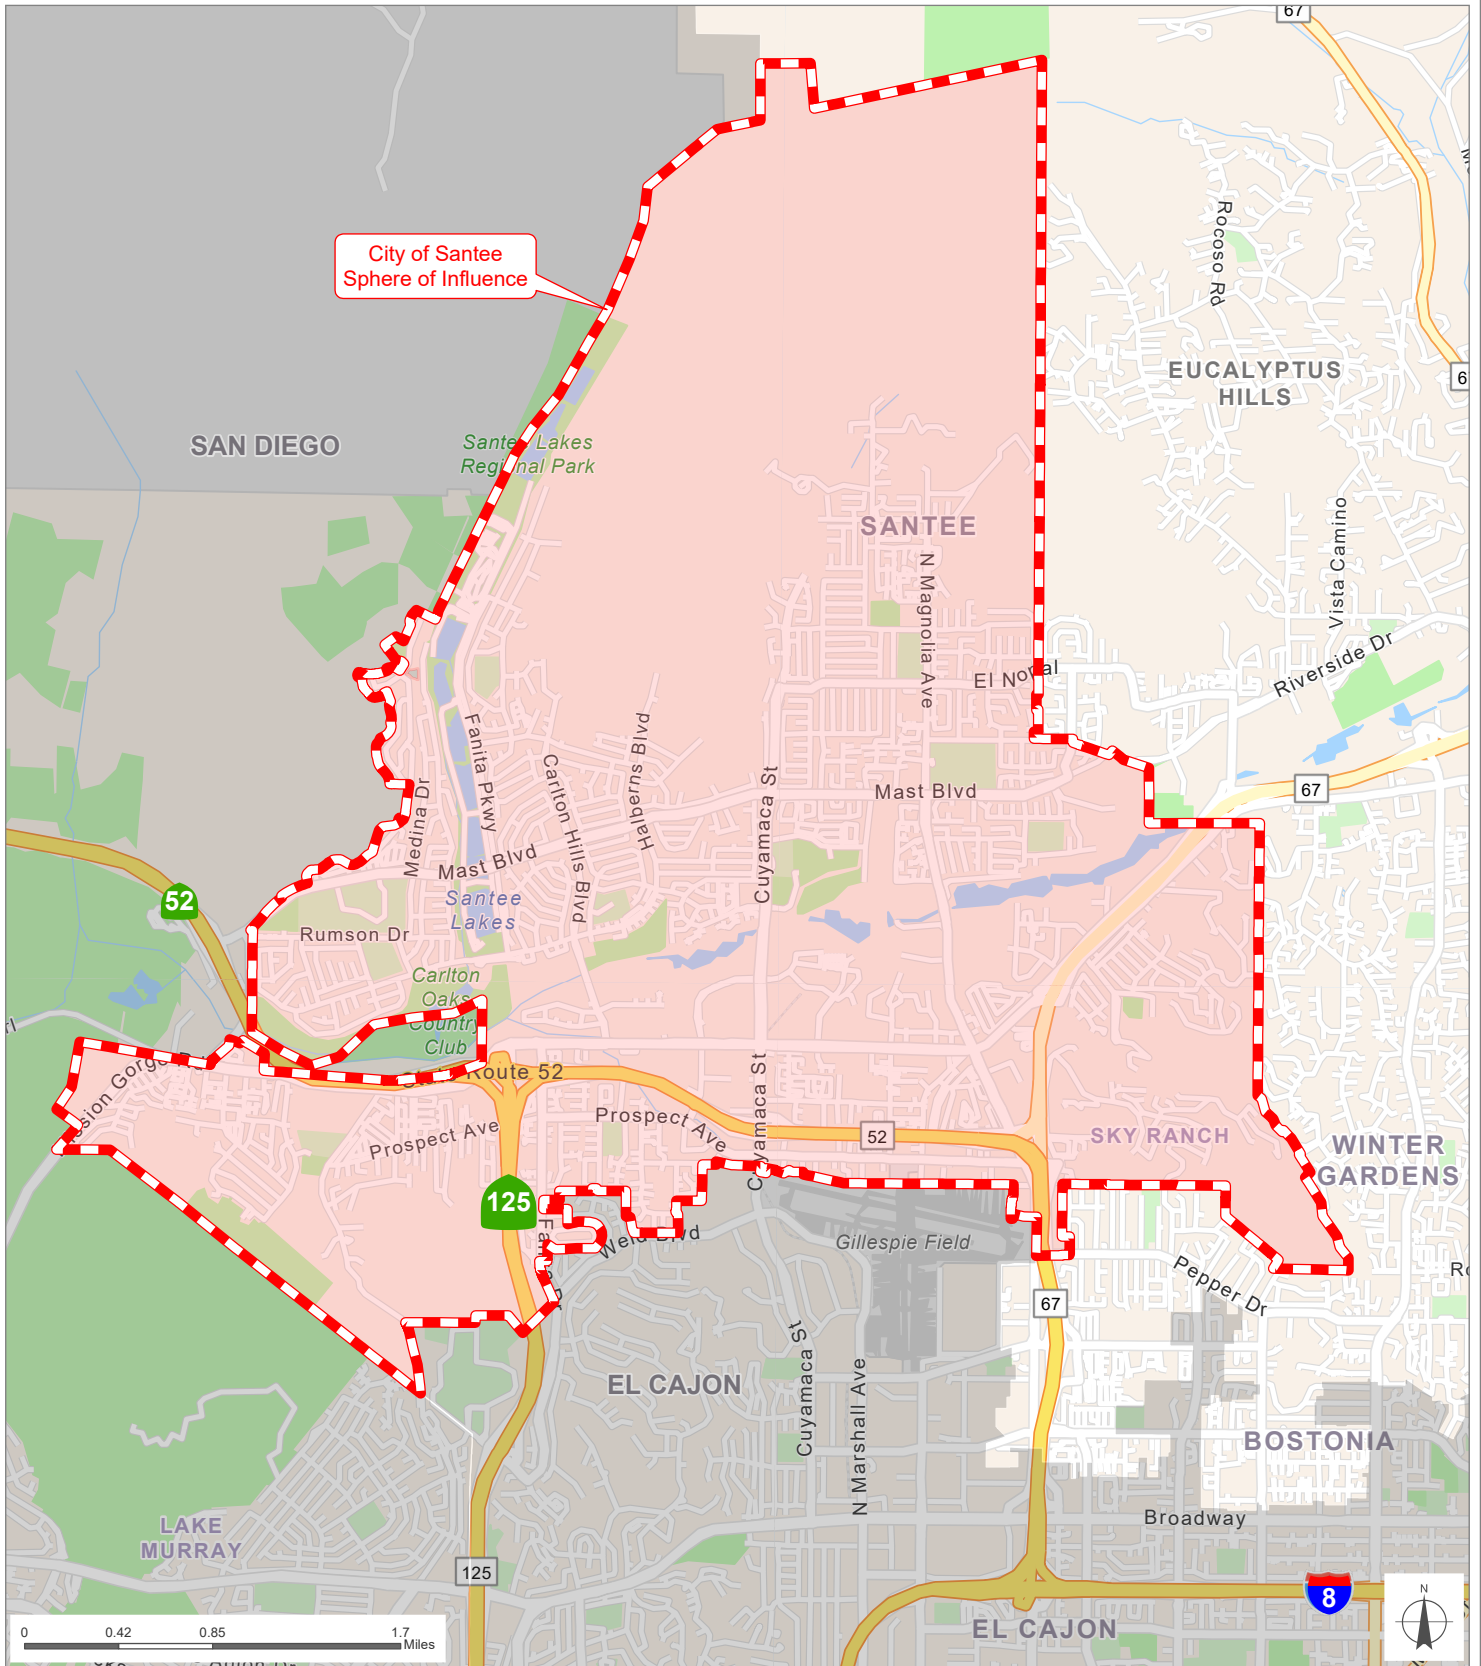

City of Santee

San Diego County
Local Agency Formation Commission
Regional Service Planning | Subdivision of the State of California

Created by Dieu Ngu -- 12/11/2025

G:\GIS\PROJECTS\Profile_maps\2026 maps\City_Santee.aprx

SOI Adopted: 5 / 4 / 1987
SOI Affirmed: 3 / 3 / 2008

SOI = Sphere of Influence