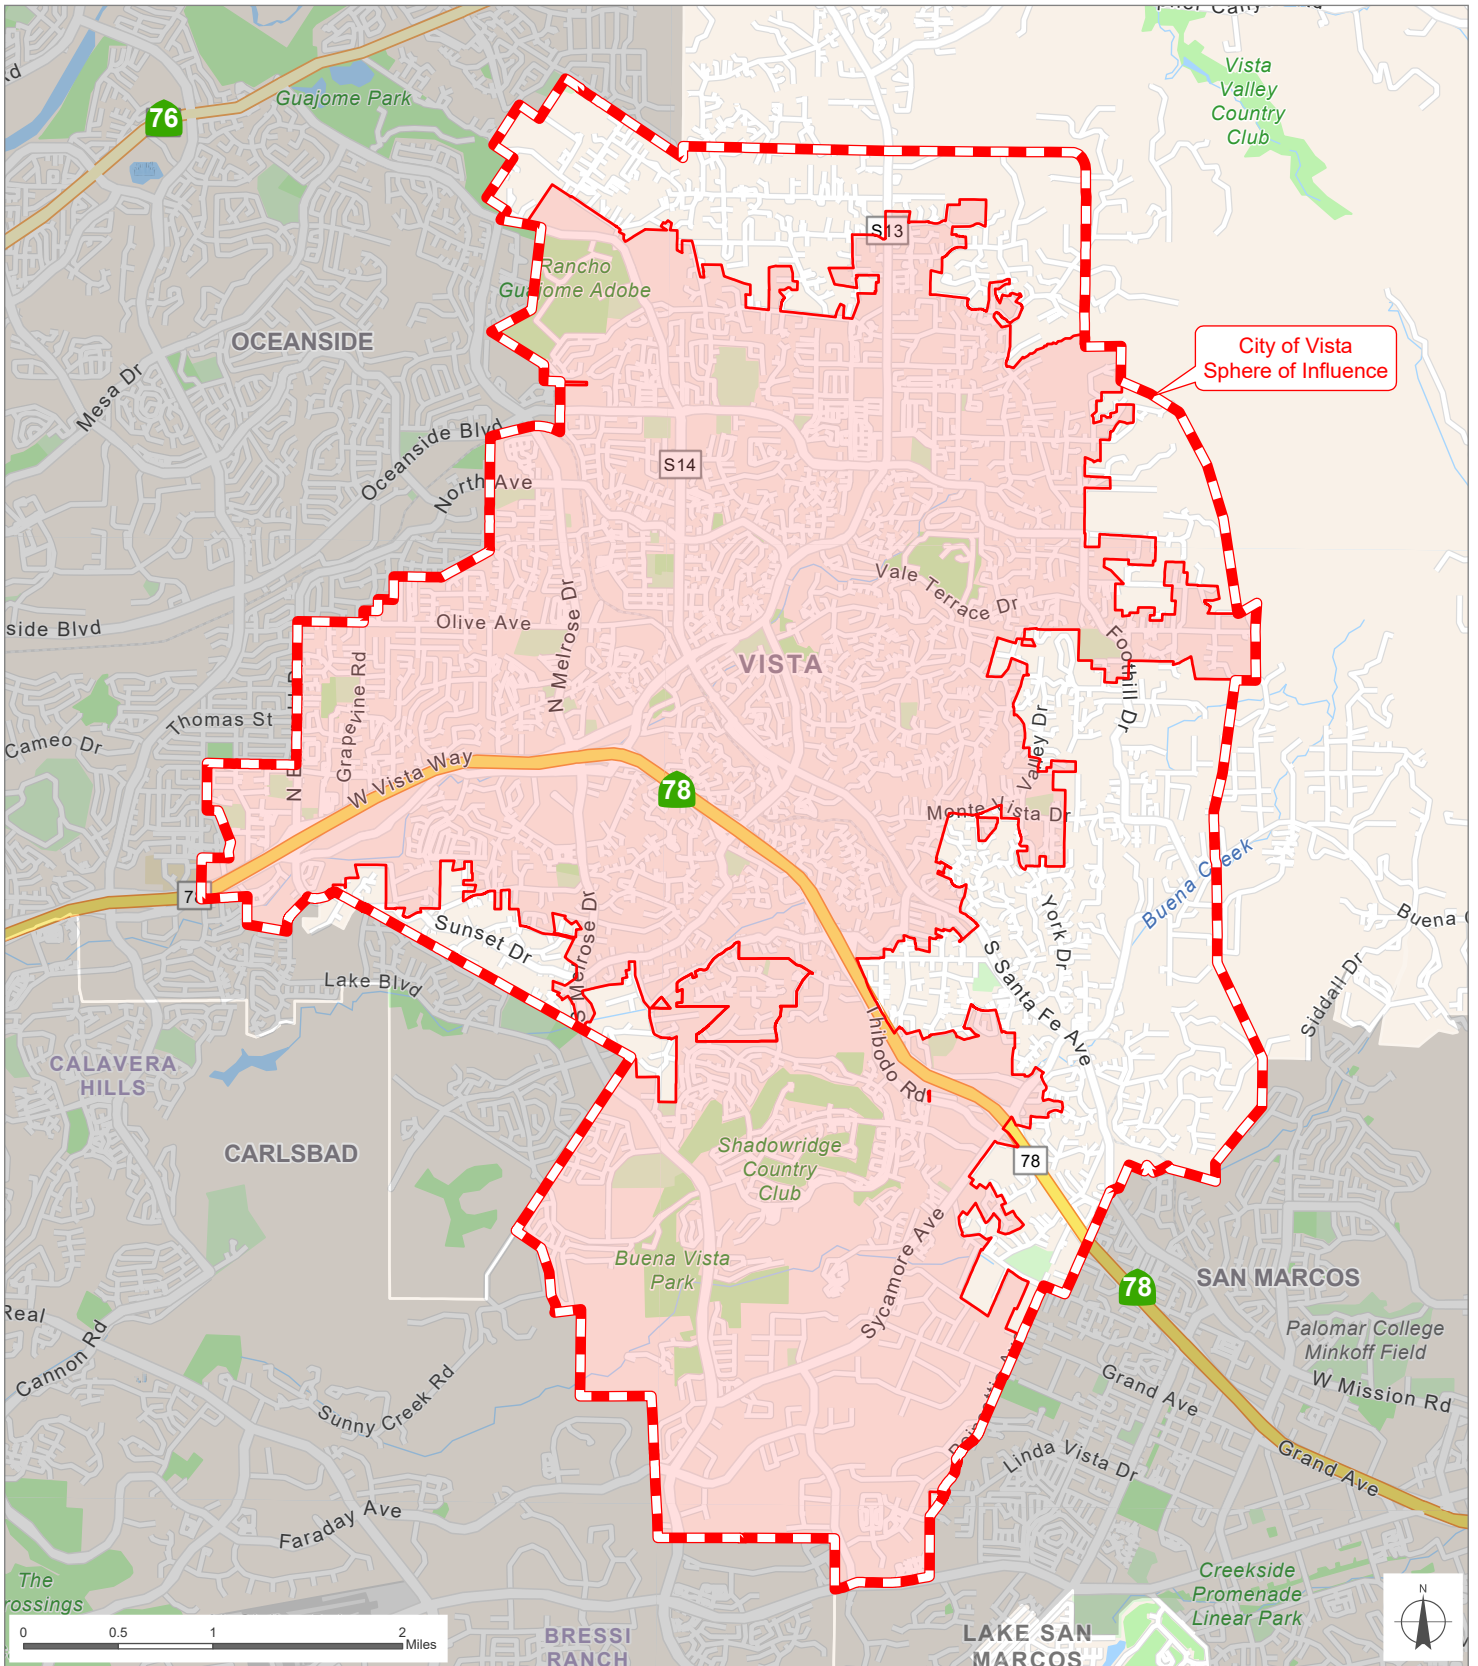

City of Vista

San Diego County
Local Agency Formation Commission
 Regional Service Planning | Subdivision of the State of California

This map is provided without warranty of any kind, either express or implied, including but not limited to the implied warranties of merchantability and fitness for a particular purpose. Copyright LAFCO and SanGIS. All Rights Reserved. This product may contain information from the SANDAG Regional Information System which cannot be reproduced without the written permission of SANDAG. This map has been prepared for descriptive purposes only and is considered accurate according to SanGIS and LAFCO data.

Created by Dieu Ngu -- 12/11/2025

SOI Adopted: 5 / 1 / 1978
 SOI Affirmed: 3 / 3 / 2008

SOI = Sphere of Influence