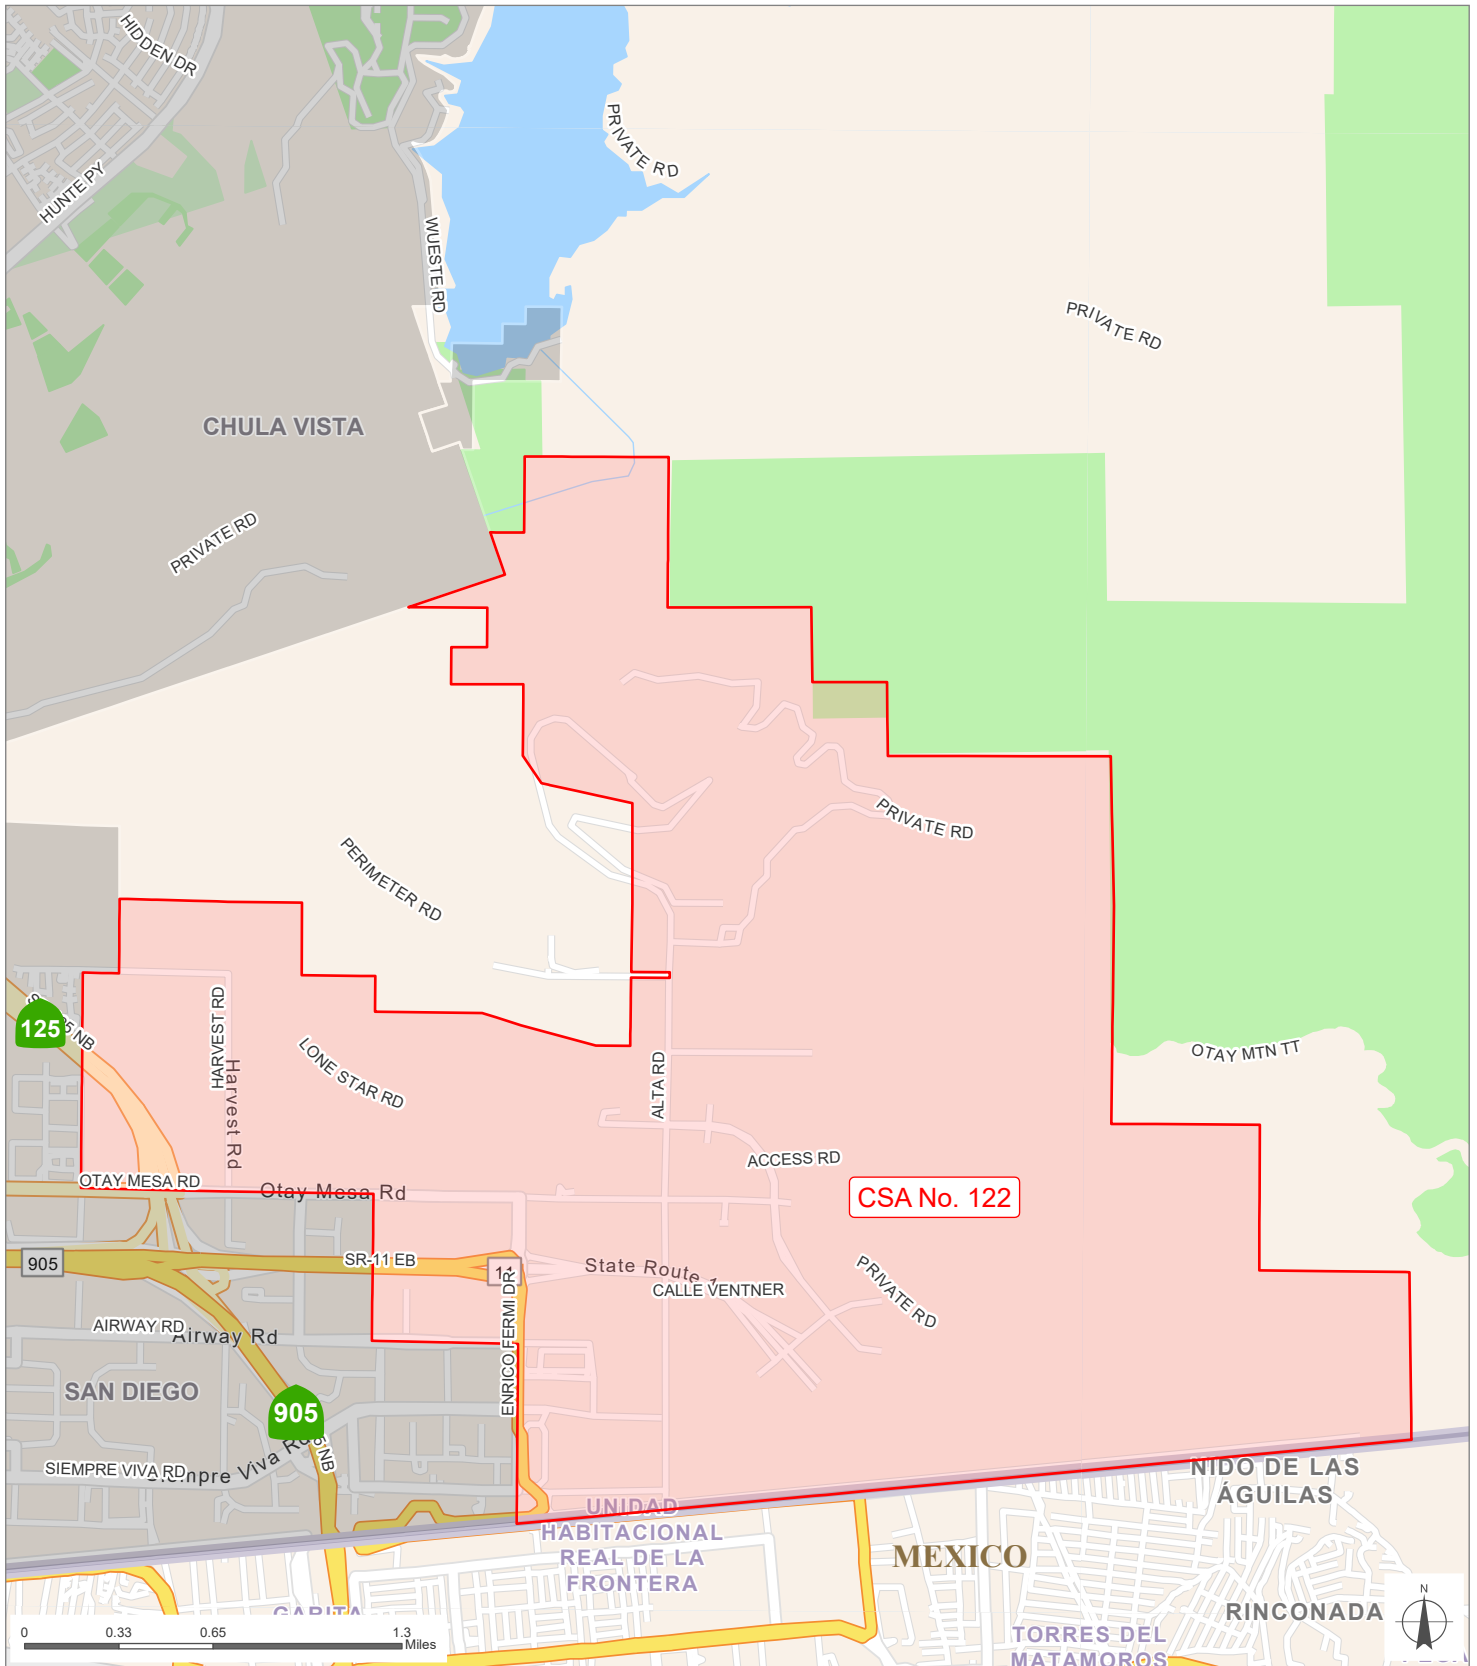

CSA No. 122 (Otay Mesa East)

CSA No. 122

San Diego County
Local Agency Formation Commission
Regional Service Planning | Subdivision of the State of California

Created by Dieu Ngu -- 1/5/2026

G:\GIS\PROJECTS\Profile_maps\2026 maps\Districts\CSA_122.aprx

Zero SOI Adopted: 11 / 2 / 1987
Zero SOI Affirmed: 8 / 6 / 2007
Zero SOI Affirmed: 4 / 8 / 2013

SOI = Sphere of Influence