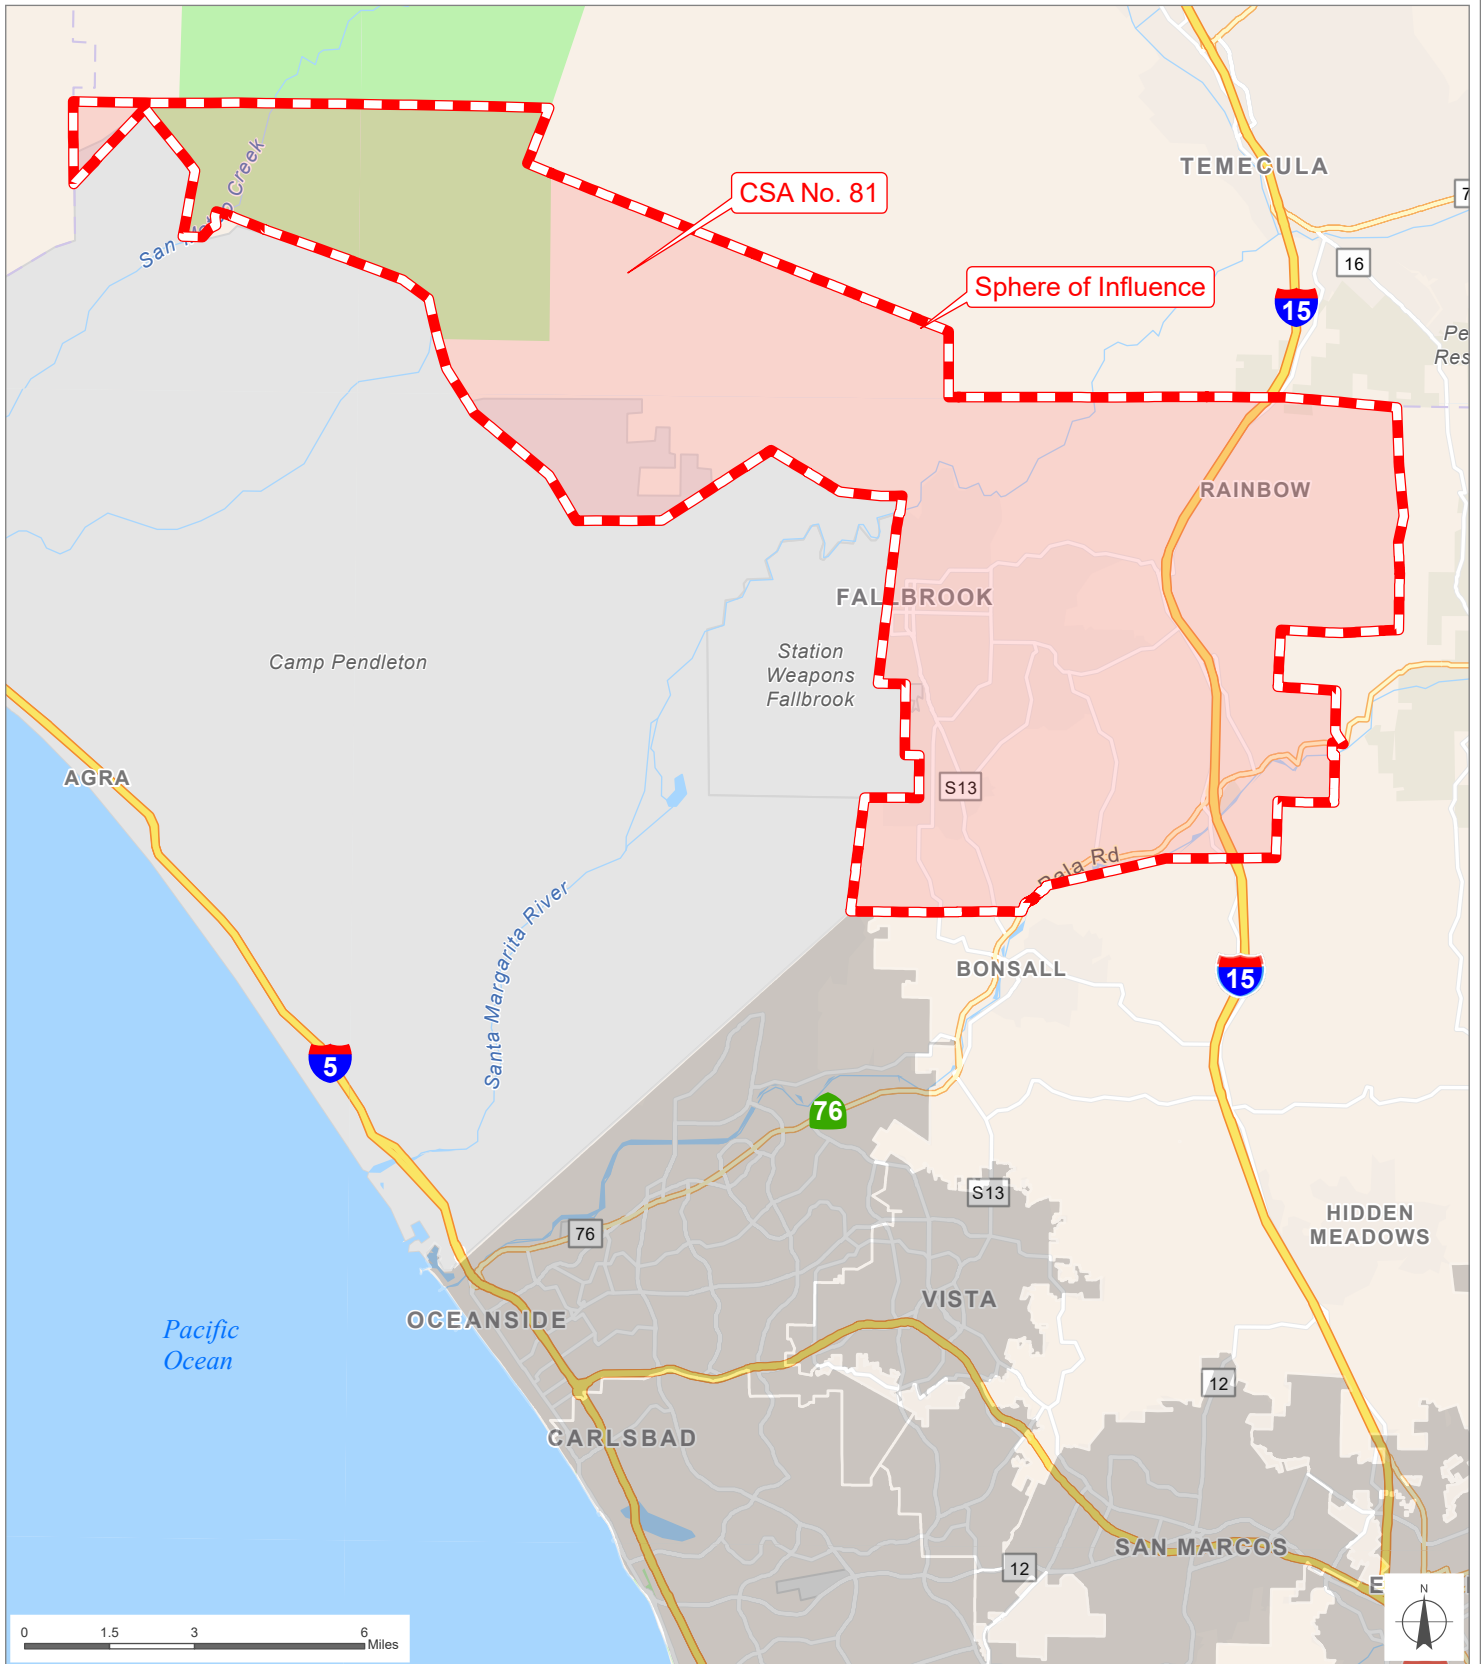

CSA No. 81 (Fallbrook Local Parks)

San Diego County
Local Agency Formation Commission
Regional Service Planning | Subdivision of the State of California

Created by Dieu Ngu -- 12/11/2025

G:\GIS\PROJECTS\Profile_maps\2026 maps\Districts\CSA_81.aprx

SOI Adopted: 12 / 9 / 1987
SOI Affirmed: 8 / 6 / 2007
SOI Affirmed: 4 / 8 / 2013

SOI = Sphere of Influence