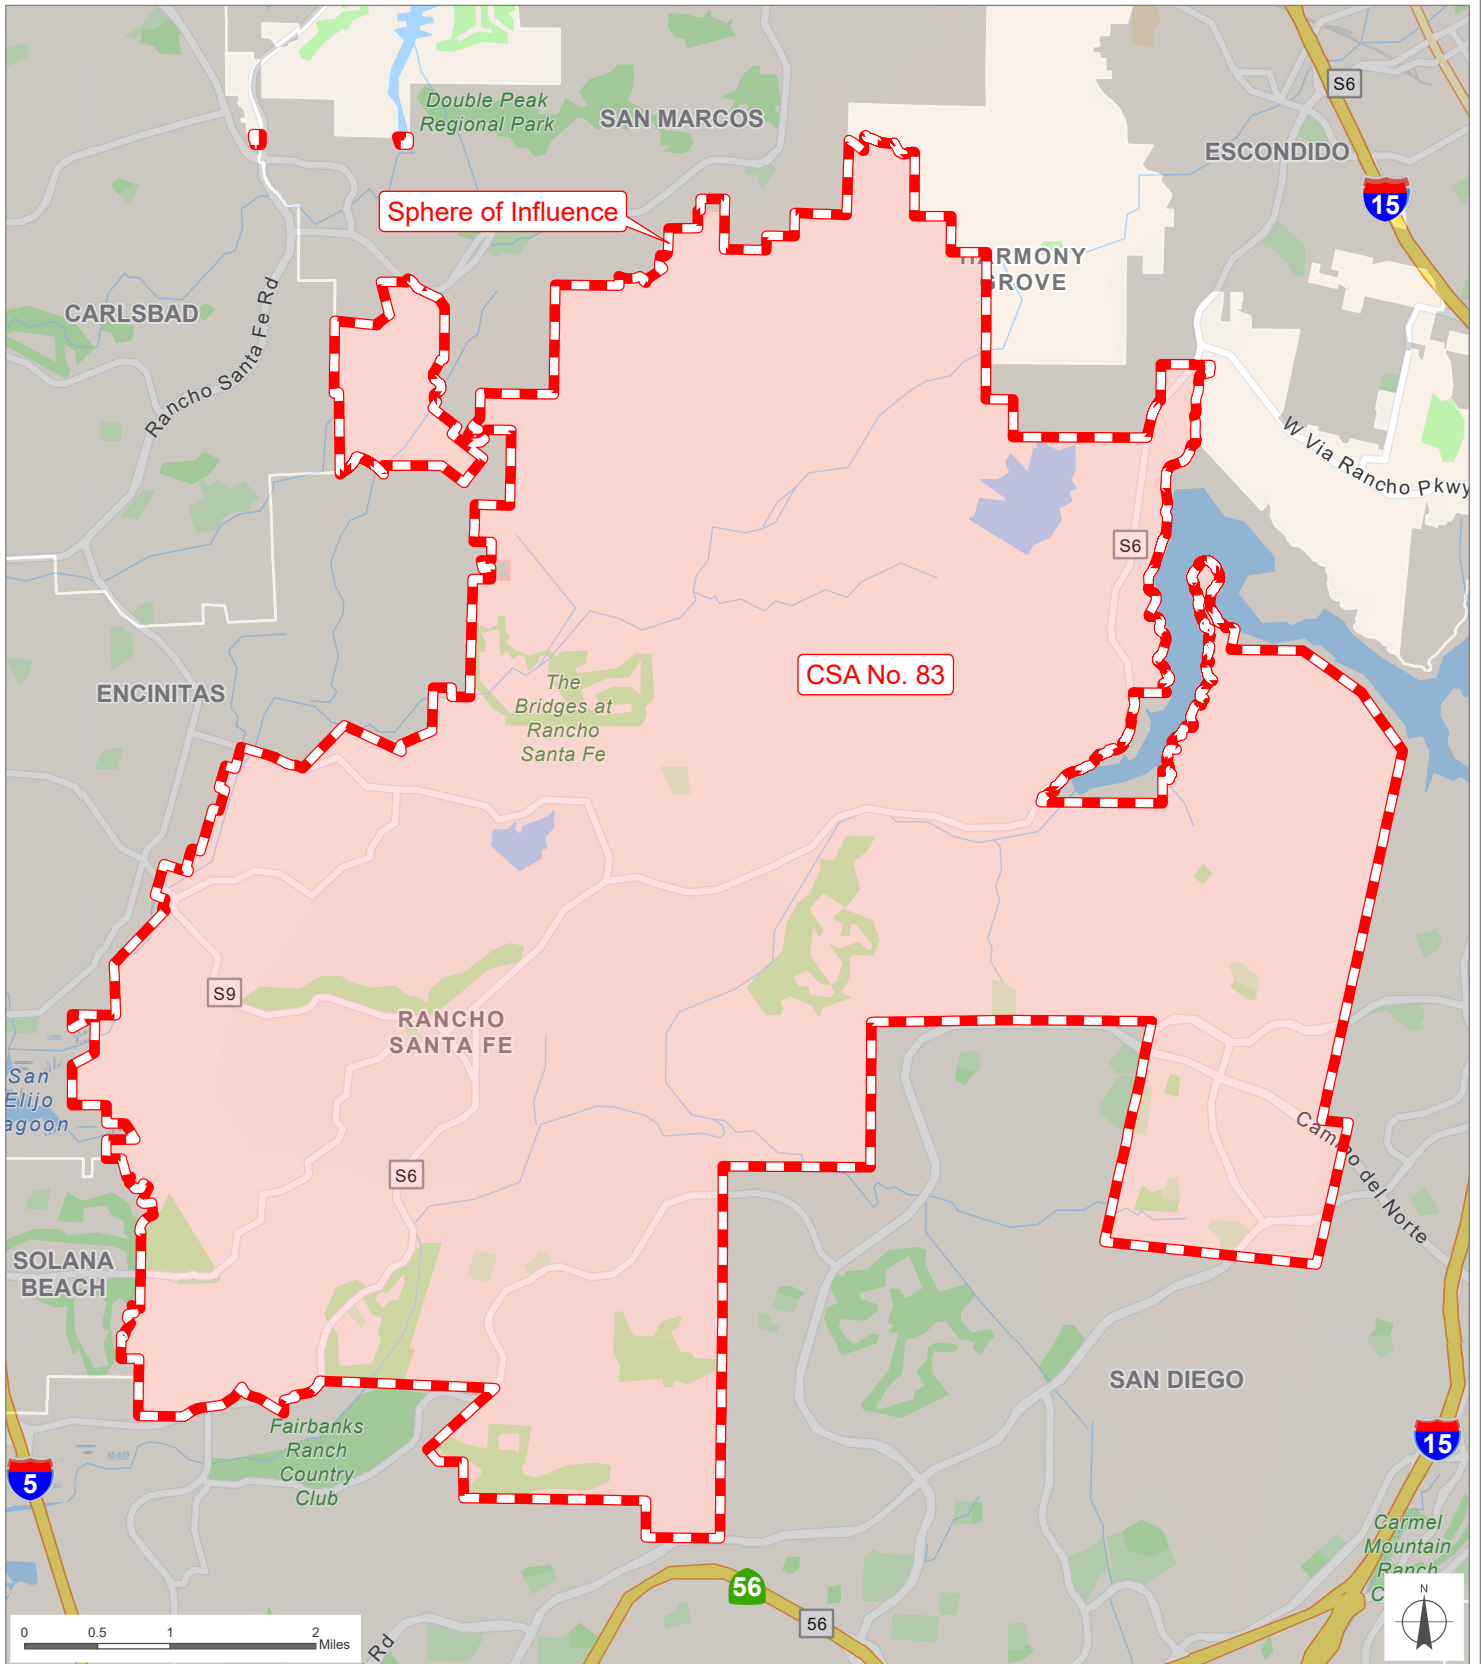

CSA No. 83 (San Dieguito Local Parks)

San Diego County
Local Agency Formation Commission
 Regional Service Planning | Subdivision of the State of California

This map is provided without warranty of any kind, either express or implied, including but not limited to the implied warranties of merchantability and fitness for a particular purpose. Copyright LAFCO and SanGIS. All Rights Reserved. This product may contain information from the SANDAG Regional Information System which cannot be reproduced without the written permission of SANDAG. This map has been prepared for descriptive purposes only and is considered accurate according to SanGIS and LAFCO data.

Created by Dieu Ngu -- 12/11/2025

G:\GIS\PROJECTS\Profile_maps\2026 maps\Districts\CSA_83.aprx

Partial SOI Adopted: 11 / 18 / 1985
 Partial SOI Adopted: 11 / 25 / 1985
 Coterminous SOI Adopted: 12 / 3 / 1986
 SOI Affirmed: 8 / 6 / 2007
 SOI Affirmed: 4 / 8 / 2013

SOI = Sphere of Influence